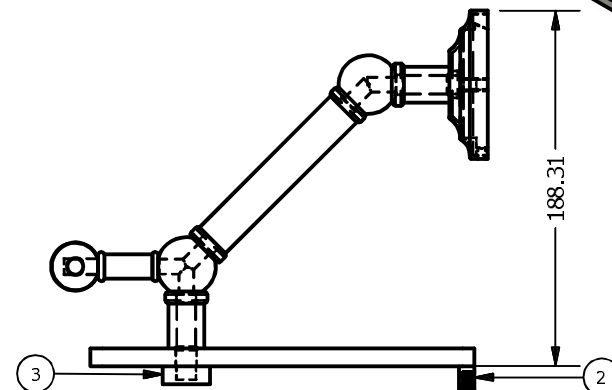

2

1

PQN-1-18-GAL			
ITEM	QTY	PART NUMBER	DESCRIPTION
1	2	BPQN	BACKPLATE
2	2	CARD-58	CAP
3	2	CARD-1	CAP
4	4	PSRD-1	Neck
5	8	CRRD2-34	DOUBLE CHECK RING
6	2	BL2TD-135-1.25	2 TAP FOR GLASS SHELF
7	1	GLRT-8X18	GLASS
8	2	TU-34-4	TUBE
9	2	BL2T-1	HUB
10	4	CRRD-12	CHECK RING
11	1	TU38-15.5	GALLERY TUBE
12	2	BL3TD-135-1.25	3 TAP FOR GLASS SHELF
13	2	TU12-1	TUBE

APPROVED FOR PRODUCTION

By: RICHARD PAUL
Date: 10-15-18

UNLESS OTHERWISE SPECIFIED

UNIT IS IN MM.

.X	± .3mm
.XX	± .15mm
.XXX	± .008mm

DRAWN	10-15-18	IM	
CHECKED	10-15-18	P.D.	
APPROVED	10-15-18	R.A.	

THIRD ANGLE PROJECTION

MATERIAL:	BRASS
DESCRIPTION:	

Prestige Que New Collection
18 Inch Floating Glass Shelf
with Gallery Rail

FINISH	TBD
QTY	TBD
DRAWING NO.	PQN-1-18-GAL
REV	0
SCALE	1.5:1 SHEET: 1 OF 1 A4

2

1