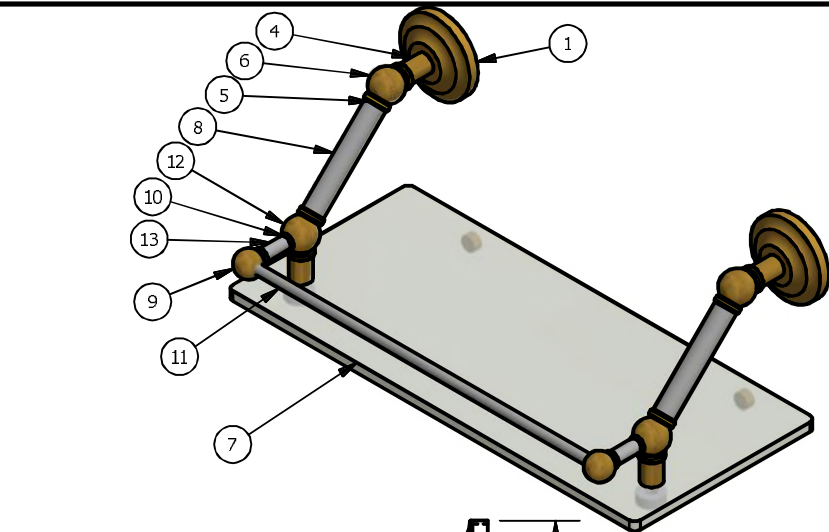

2

1

PQN-1-18-GAL			
ITEM	QTY	PART NUMBER	DESCRIPTION
1	2	BPQN	BACKPLATE
2	2	CARD-58	CAP
3	2	CARD-1	CAP
4	4	PSRD-1	Neck
5	8	CRRD2-34	DOUBLE CHECK RING
6	2	BL2TD-135-1.25	2 TAP FOR GLASS SHELF
7	1	GLRT-8X18	GLASS
8	2	TU-34-4	TUBE
9	2	BL2T-1	HUB
10	4	CRRD-12	CHECK RING
11	1	TU38-15.5	GALLERY TUBE
12	2	BL3TD-135-1.25	3 TAP FOR GLASS SHELF
13	2	TU12-1	TUBE

APPROVED FOR PRODUCTION

By: RICHARD PAUL
Date: 10-15-18

UNLESS OTHERWISE SPECIFIED

UNIT IS IN MM.

.X	± .3mm
.XX	± .15mm
.XXX	± .008mm

DRAWN	10-15-18	IM	
CHECKED	10-15-18	P.D.	
APPROVED	10-15-18	R.A.	

THIRD ANGLE PROJECTION

MATERIAL:	BRASS
DESCRIPTION:	

Prestige Que New Collection
18 Inch Floating Glass Shelf
with Gallery Rail

FINISH	TBD
QTY	TBD
DRAWING NO.	PQN-1-18-GAL
REV	0
SCALE	1.5:1 SHEET: 1 OF 1 A4

2

1