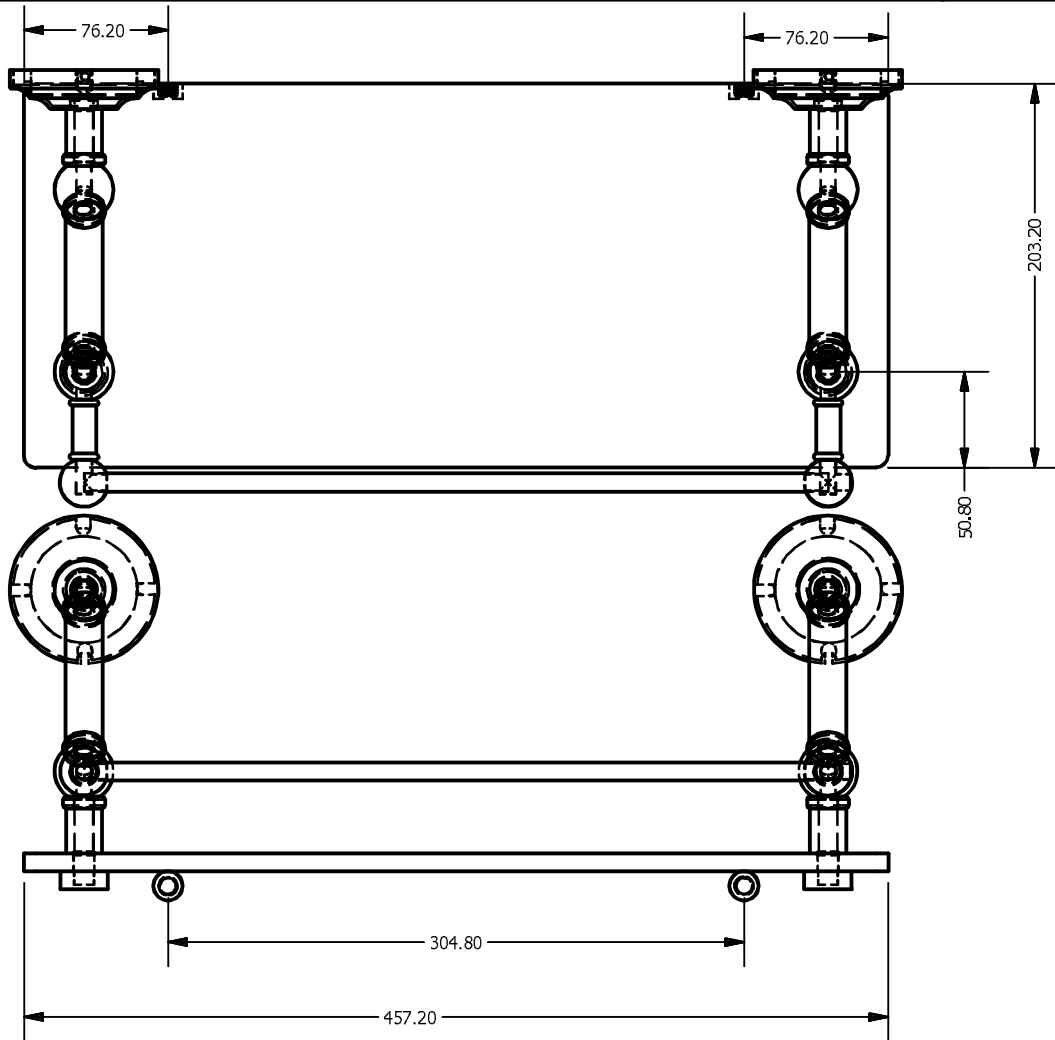

2

1

PQN-1-18-GAL			
ITEM	QTY	PART NUMBER	DESCRIPTION
1	2	BPQN	BACKPLATE
2	2	CARD-58	CAP
3	2	CARD-1	CAP
4	4	PSRD-1	Neck
5	8	CRRD2-34	DOUBLE CHECK RING
6	2	BL2TD-135-1.25	2 TAP FOR GLASS SHELF
7	1	GLRT-8X18	GLASS
8	2	TU-34-4	TUBE
9	2	BL2T-1	HUB
10	4	CRRD-12	CHECK RING
11	1	TU38-15.5	GALLERY TUBE
12	2	BL3TD-135-1.25	3 TAP FOR GLASS SHELF
13	2	TU12-1	TUBE

APPROVED FOR PRODUCTION

By: RICHARD PAUL
Date: 10-15-18

UNLESS OTHERWISE SPECIFIED

UNIT IS IN MM.

.X	± .3mm
.XX	± .15mm
.XXX	± .008mm

DRAWN	10-15-18	IM	
CHECKED	10-15-18	P.D.	
APPROVED	10-15-18	R.A.	

THIRD ANGLE PROJECTION

MATERIAL:	BRASS
DESCRIPTION:	

Prestige Que New Collection
18 Inch Floating Glass Shelf
with Gallery Rail

FINISH	TBD
QTY	TBD
DRAWING NO.	PQN-1-18-GAL
REV	0
SCALE	1.5:1 SHEET: 1 OF 1 A4

2

1