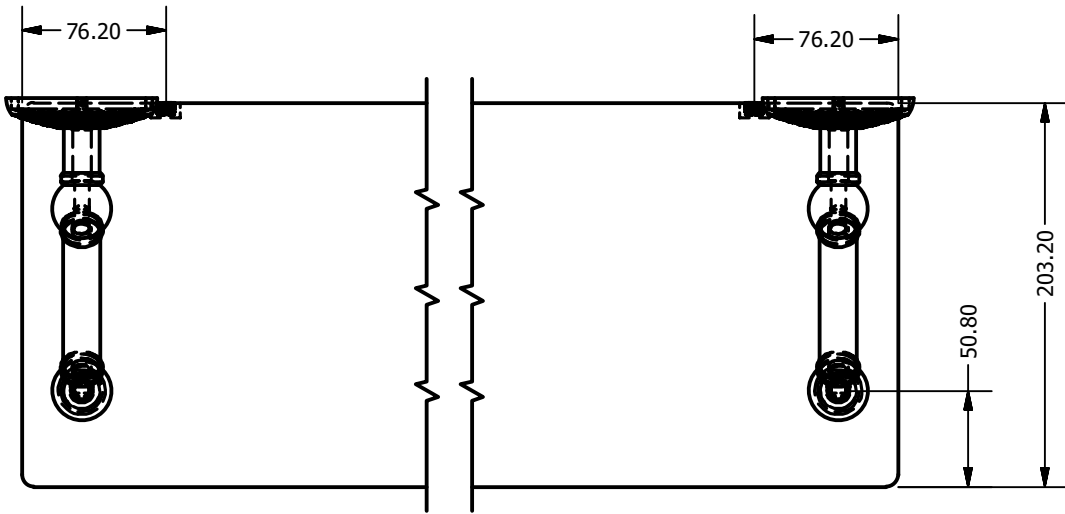

2

1

PMC-1-24			
ITEM	QTY	PART NUMBER	DESCRIPTION
1	2	BPMC	BACKPLATE
2	2	CARD-58	CAP
3	2	CARD-1	CAP
4	4	PSRD-1	Neck
5	8	CRRD2-34	DOUBLE CHECK RING
6	4	BL2TD-135-1.25	2 TAP FOR GLASS SHELF
7	1	GLRT-8X24	GLASS
8	2	TU-34-4	TUBE

APPROVED FOR PRODUCTION

By: RICHARD PAUL
Date: 9-21-18

UNLESS OTHERWISE SPECIFIED	
.X	± .3mm
.XX	± .15mm
.XXX	± .008mm

UNIT IS IN MM.

DRAWN	DATE	IM	CHECKED	DATE	P.D.	APPROVED	DATE	R.A.
	9-21-18	IM		9-12-18	P.D.		9-21-18	R.A.

THIRD ANGLE PROJECTION

MATERIAL:	BRASS
DESCRIPTION:	Prestige Monte Carlo Collection 24 Inch Floating Glass Shelf

FINISH	TBD
QTY	TBD
DRAWING NO.	PMC-1-24
SCALE	1.5:1
SHEET	1 OF 1
REV	0
	A4

2

1