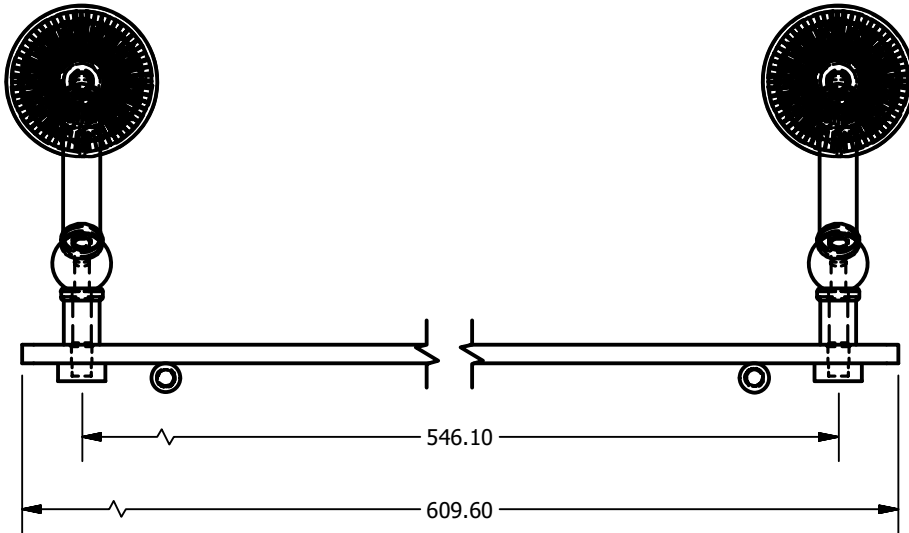

2

1

PMC-1-24			
ITEM	QTY	PART NUMBER	DESCRIPTION
1	2	BPMC	BACKPLATE
2	2	CARD-58	CAP
3	2	CARD-1	CAP
4	4	PSRD-1	Neck
5	8	CRRD2-34	DOUBLE CHECK RING
6	4	BL2TD-135-1.25	2 TAP FOR GLASS SHELF
7	1	GLRT-8X24	GLASS
8	2	TU-34-4	TUBE

APPROVED FOR PRODUCTION

By: RICHARD PAUL
Date: 9-21-18

UNLESS OTHERWISE SPECIFIED	
.X	± .3mm
.XX	± .15mm
.XXX	± .008mm

UNIT IS IN MM.

DRAWN	DATE	IM	CHECKED	DATE	P.D.	APPROVED	DATE	R.A.
	9-21-18	IM		9-12-18	P.D.		9-21-18	R.A.

THIRD ANGLE PROJECTION

MATERIAL:	BRASS
DESCRIPTION:	Prestige Monte Carlo Collection 24 Inch Floating Glass Shelf

FINISH	TBD
QTY	TBD
DRAWING NO.	PMC-1-24
SCALE	1.5:1
SHEET	1 OF 1
REV	0
	A4

2

1