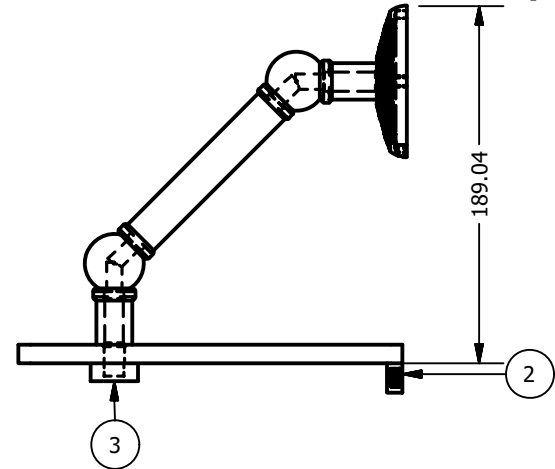

2

1

PMC-1-24			
ITEM	QTY	PART NUMBER	DESCRIPTION
1	2	BPMC	BACKPLATE
2	2	CARD-58	CAP
3	2	CARD-1	CAP
4	4	PSRD-1	Neck
5	8	CRRD2-34	DOUBLE CHECK RING
6	4	BL2TD-135-1.25	2 TAP FOR GLASS SHELF
7	1	GLRT-8X24	GLASS
8	2	TU-34-4	TUBE

APPROVED FOR PRODUCTION

By: RICHARD PAUL
Date: 9-21-18

UNLESS OTHERWISE SPECIFIED	
.X	± .3mm
.XX	± .15mm
.XXX	± .008mm

UNIT IS IN MM.

DRAWN	DATE	IM	CHECKED	DATE	P.D.	APPROVED	DATE	R.A.
	9-21-18	IM		9-12-18	P.D.		9-21-18	R.A.

THIRD ANGLE PROJECTION

MATERIAL:	BRASS
DESCRIPTION:	Prestige Monte Carlo Collection 24 Inch Floating Glass Shelf

FINISH	TBD
QTY	TBD
DRAWING NO.	PMC-1-24
SCALE	1.5:1
SHEET	1 OF 1
REV	0
	A4

2

1