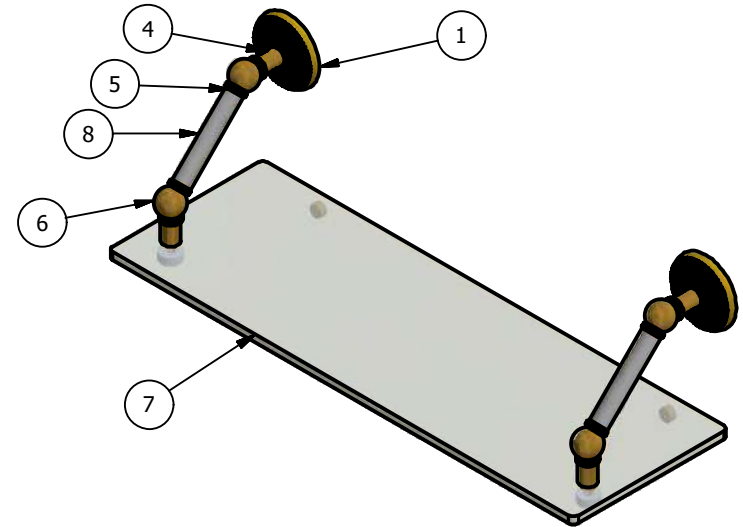

2

1

PMC-1-24			
ITEM	QTY	PART NUMBER	DESCRIPTION
1	2	BPMC	BACKPLATE
2	2	CARD-58	CAP
3	2	CARD-1	CAP
4	4	PSRD-1	Neck
5	8	CRRD2-34	DOUBLE CHECK RING
6	4	BL2TD-135-1.25	2 TAP FOR GLASS SHELF
7	1	GLRT-8X24	GLASS
8	2	TU-34-4	TUBE

APPROVED FOR PRODUCTION

By: RICHARD PAUL
Date: 9-21-18

UNLESS OTHERWISE SPECIFIED	
.X	± .3mm
.XX	± .15mm
.XXX	± .008mm

UNIT IS IN MM.

DRAWN	DATE	IM	CHECKED	DATE	P.D.	APPROVED	DATE	R.A.
	9-21-18	IM		9-12-18	P.D.		9-21-18	R.A.

THIRD ANGLE PROJECTION

MATERIAL:	BRASS
DESCRIPTION:	Prestige Monte Carlo Collection 24 Inch Floating Glass Shelf

FINISH	TBD
QTY	TBD
DRAWING NO.	PMC-1-24
SCALE	1.5:1
SHEET	1 OF 1
REV	0
	A4

2

1