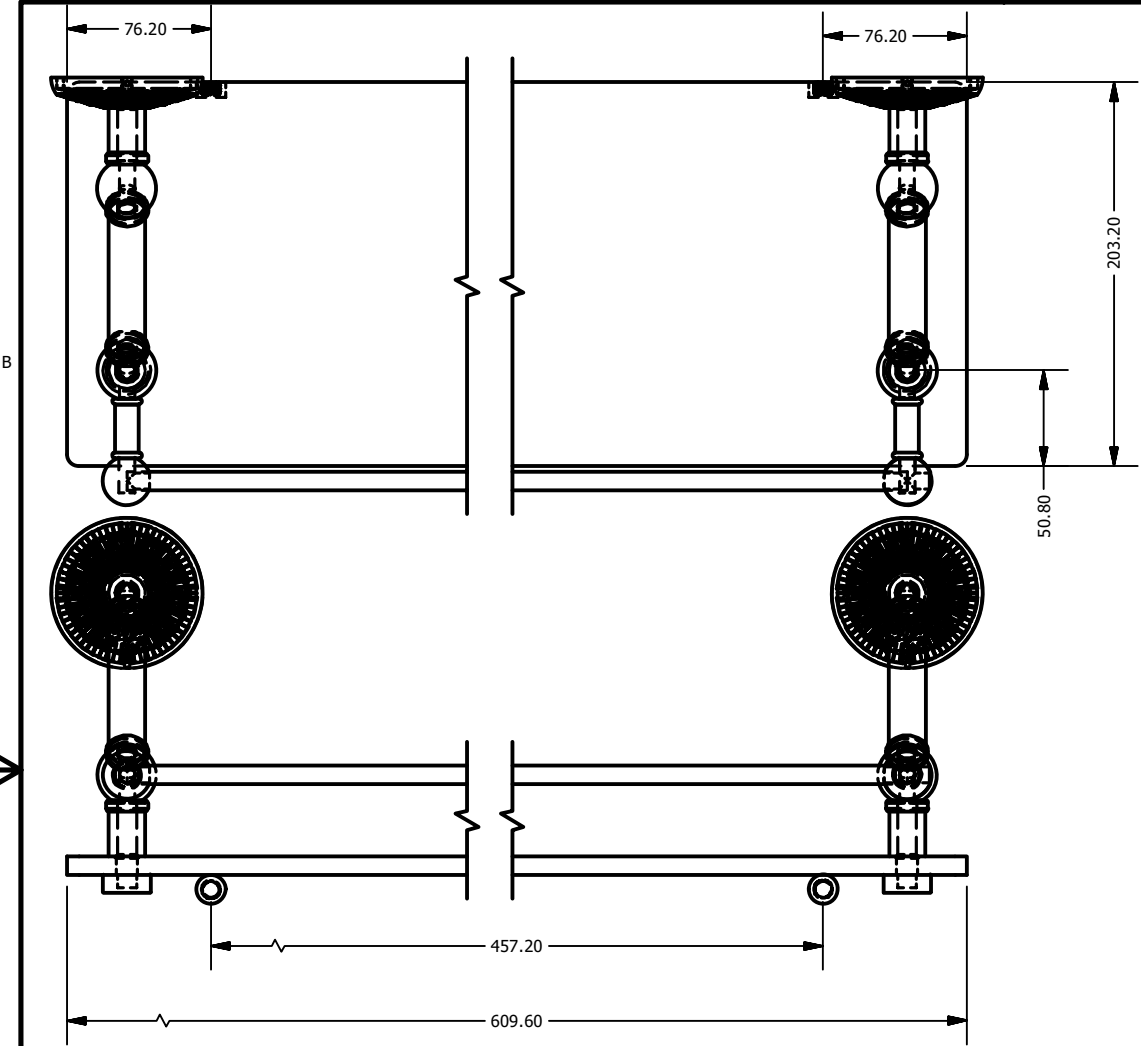

2

1

PMC-1-24-GAL			
ITEM	QTY	PART NUMBER	DESCRIPTION
1	2	BPMC	BACKPLATE
2	2	CARD-58	CAP
3	2	CARD-1	CAP
4	4	PSRD-1	Neck
5	8	CRRD2-34	DOUBLE CHECK RING
6	2	BL2TD-135-1.25	2 TAP FOR GLASS SHELF
7	1	GLRT-8X24	GLASS
8	2	TU-34-4	TUBE
9	2	BL2T-1	HUB
10	4	CRRD-12	CHECK RING
11	1	TU38-21.5	GALLERY TUBE
12	2	BL3TD-135-1.25	3 TAP FOR GLASS SHELF
13	2	TU12-1	TUBE

**APPROVED FOR PRODUCTION**

By: RICHARD PAUL  
Date: 10-15-18

UNLESS OTHERWISE SPECIFIED	
.X	± .3mm
.XX	± .15mm
.XXX	± .008mm

UNIT IS IN MM.

DRAWN	10-15-18	IM	MATERIAL:	BRASS	FINISH	TBD
CHECKED	10-15-18	P.D.	DESCRIPTION:			
APPROVED	10-15-18	R.A.	Prestige Monte Carlo Collection 24 Inch Floating Glass Shelf with Gallery Rail		QTY	TBD
					DRAWING NO.	
					PMC-1-24-GAL	
					SCALE	1.5:1 SHEET: 1 OF 1 A4