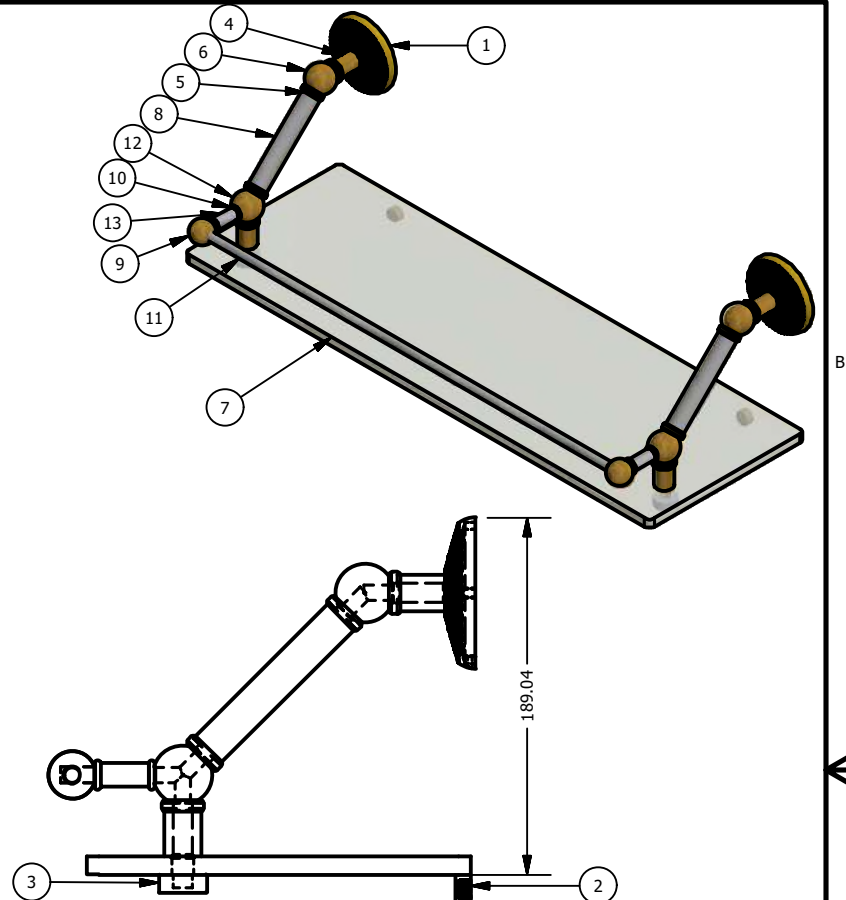

2

1

PMC-1-24-GAL			
ITEM	QTY	PART NUMBER	DESCRIPTION
1	2	BPMC	BACKPLATE
2	2	CARD-58	CAP
3	2	CARD-1	CAP
4	4	PSRD-1	Neck
5	8	CRRD2-34	DOUBLE CHECK RING
6	2	BL2TD-135-1.25	2 TAP FOR GLASS SHELF
7	1	GLRT-8X24	GLASS
8	2	TU-34-4	TUBE
9	2	BL2T-1	HUB
10	4	CRRD-12	CHECK RING
11	1	TU38-21.5	GALLERY TUBE
12	2	BL3TD-135-1.25	3 TAP FOR GLASS SHELF
13	2	TU12-1	TUBE

**APPROVED FOR PRODUCTION**

By: RICHARD PAUL  
Date: 10-15-18

UNLESS OTHERWISE SPECIFIED	
.X	± .3mm
.XX	± .15mm
.XXX	± .008mm

UNIT IS IN MM.

DRAWN	10-15-18	IM	MATERIAL:	BRASS	FINISH	TBD
CHECKED	10-15-18	P.D.	DESCRIPTION:			
APPROVED	10-15-18	R.A.	Prestige Monte Carlo Collection 24 Inch Floating Glass Shelf with Gallery Rail		QTY	TBD
					DRAWING NO.	
					PMC-1-24-GAL	
					SCALE	1.5:1 SHEET: 1 OF 1 A4