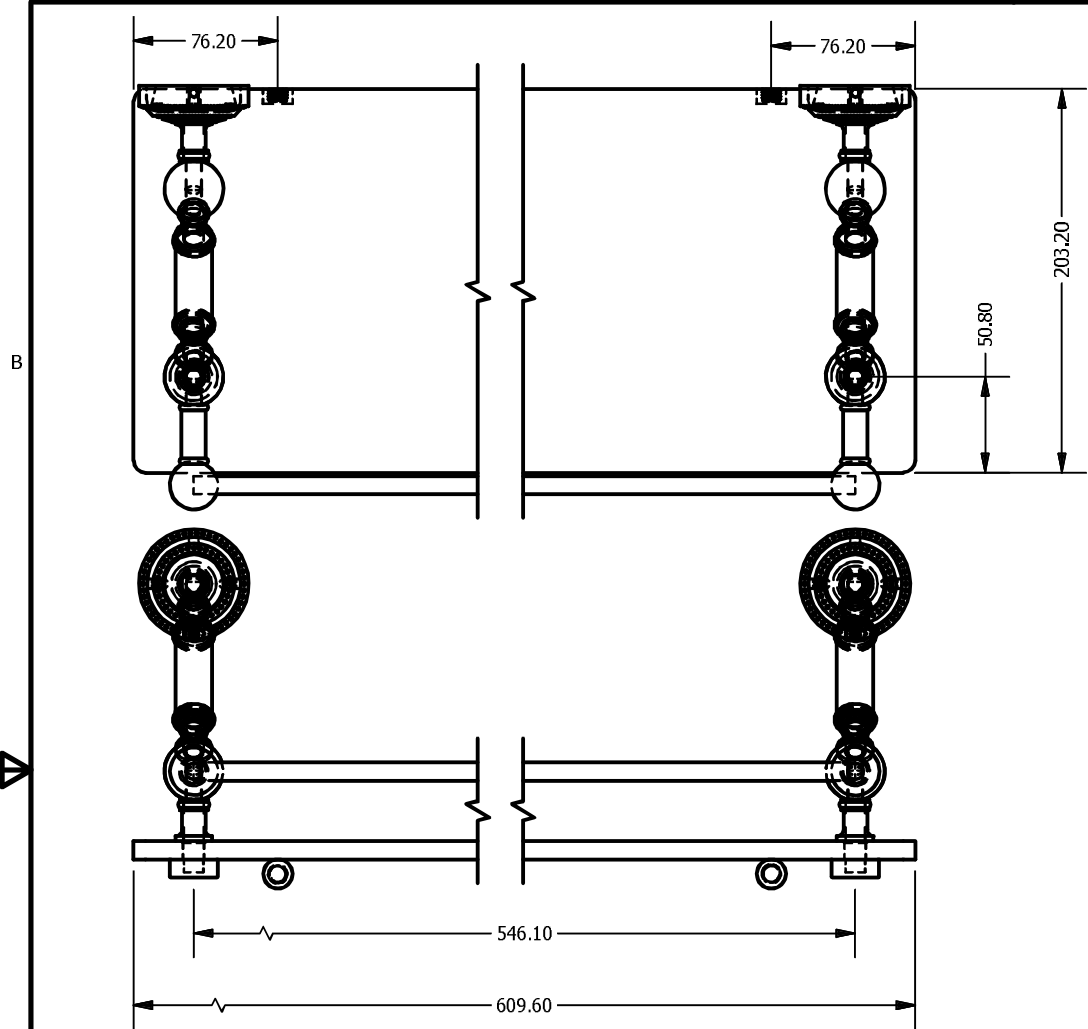

2

1

DT-1-24-GAL			
ITEM	QTY	PART NUMBER	DESCRIPTION
1	2	BPDT	BACKPLATE
2	2	CARD-58	CAP
3	2	CARD-1	CAP
4	8	NKSL-78	7/8 Inch Neck Slip Fitting X .75 Inch Diameter
5	4	CRRD-34	CHECK RING
6	2	BL2TD-135-1.25	2 TAP FOR GLASS SHELF
7	1	GLRT-8X24	GLASS
8	2	TU-34-2.5	TUBE
9	2	BL3TD-135-1.25	3 TAP FOR GLASS SHELF
10	4	CRRD-12	CHECK RING
11	2	TU12-1	TUBE 1"
12	1	TU38-21.5	GALLERY TUBE
13	2	BLT2T-1	HUB

APPROVED FOR PRODUCTION
 By: RICHARD PAUL
 Date: 10-15-18

UNLESS OTHERWISE SPECIFIED	
.X	± .3mm
.XX	± .15mm
.XXX	± .008mm

UNIT IS IN MM.

DRAWN	10-15-18	IM
CHECKED	10-15-18	P.D.
APPROVED	10-15-18	R.A.

MATERIAL: BRASS
 DESCRIPTION:

Dottingham Collection
 24 Inch Floating Glass Shelf
 with Gallery Shelf

FINISH	TBD
QTY	TBD
DRAWING NO.	
DT-1-24-GAL	
SCALE	1.5:1
SHEET	1 OF 1
REV	0
A4	

2

1