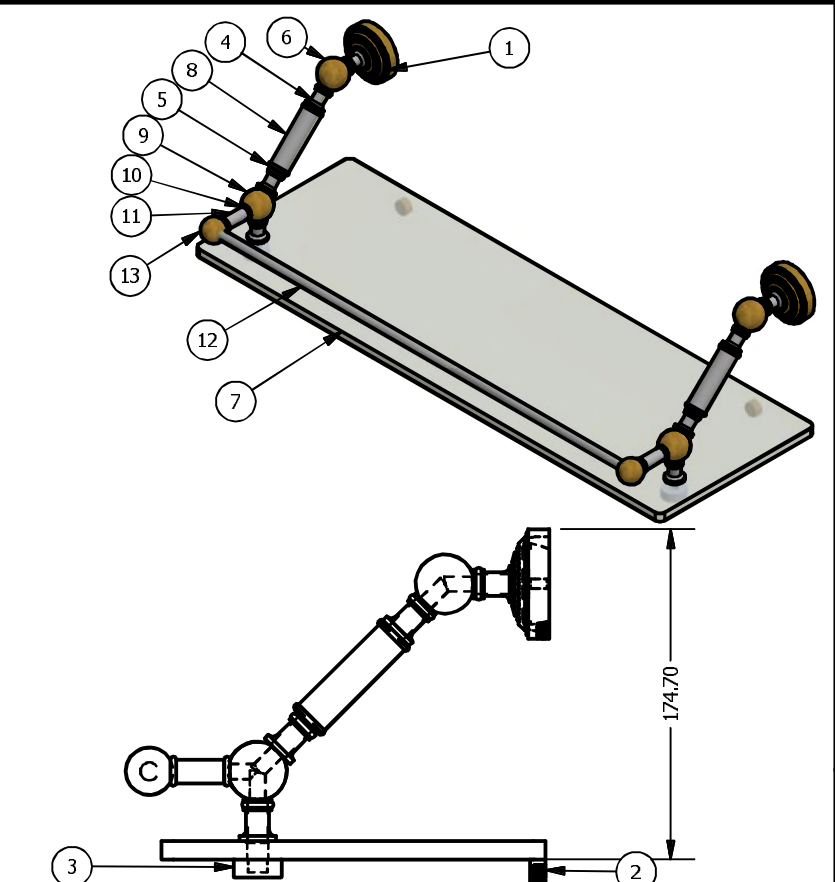

2

1

DT-1-24-GAL			
ITEM	QTY	PART NUMBER	DESCRIPTION
1	2	BPDT	BACKPLATE
2	2	CARD-58	CAP
3	2	CARD-1	CAP
4	8	NKSL-78	7/8 Inch Neck Slip Fitting X .75 Inch Diameter
5	4	CRRD-34	CHECK RING
6	2	BL2TD-135-1.25	2 TAP FOR GLASS SHELF
7	1	GLRT-8X24	GLASS
8	2	TU-34-2.5	TUBE
9	2	BL3TD-135-1.25	3 TAP FOR GLASS SHELF
10	4	CRRD-12	CHECK RING
11	2	TU12-1	TUBE 1"
12	1	TU38-21.5	GALLERY TUBE
13	2	BLT2T-1	HUB

APPROVED FOR PRODUCTION
 By: RICHARD PAUL
 Date: 10-15-18

UNLESS OTHERWISE SPECIFIED	
.X	± .3mm
.XX	± .15mm
.XXX	± .008mm

UNIT IS IN MM.

DRAWN	10-15-18	IM
CHECKED	10-15-18	P.D.
APPROVED	10-15-18	R.A.

MATERIAL: BRASS
 DESCRIPTION:

Dottingham Collection
 24 Inch Floating Glass Shelf
 with Gallery Shelf

FINISH	TBD
QTY	TBD
DRAWING NO.	
DT-1-24-GAL	
SCALE	1.5:1
SHEET	1 OF 1
REV	0
A4	

2

1