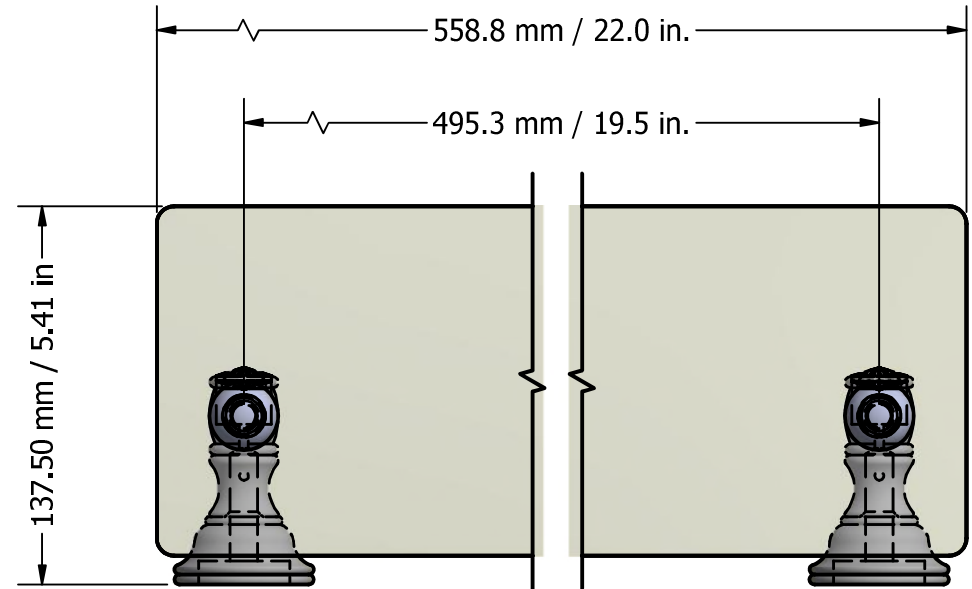

PARTS LIST			
ITEM	QTY	PART NUMBER	DESCRIPTION
1	2	TBBS-2	BACKPLATE
2	2	CRYSTCAP-20	CRYSTAL CAP
3	2	TSPS-2	CAP
4	2	PSRD-58	HUB
5	1	GLRT-22	22" GLASS SHELF
6	2	CAHR-1	CAP

UNLESS OTHERWISE SPECIFIED	
.X	± .3mm
.XX	± .15mm
.XXX	± .008mm

UNIT IS IN MM.

APPROVED FOR PRODUCTION
By: RICHARD PAUL
Date: 10-30-19

DRAWN	10-30-19	IM	MATERIAL:	BRASS	FINISH	TBD
CHECKED	10-30-19	P.D.	DESCRIPTION:		QTY	TBD
APPROVED	10-30-19	R.A.	Carolina Crystal Collection 22 Inch Glass Shelf		DRAWING NO.	REV
					CC-1-22	0
					SCALE	1.5:1 SHEET: 1 OF 1 A4