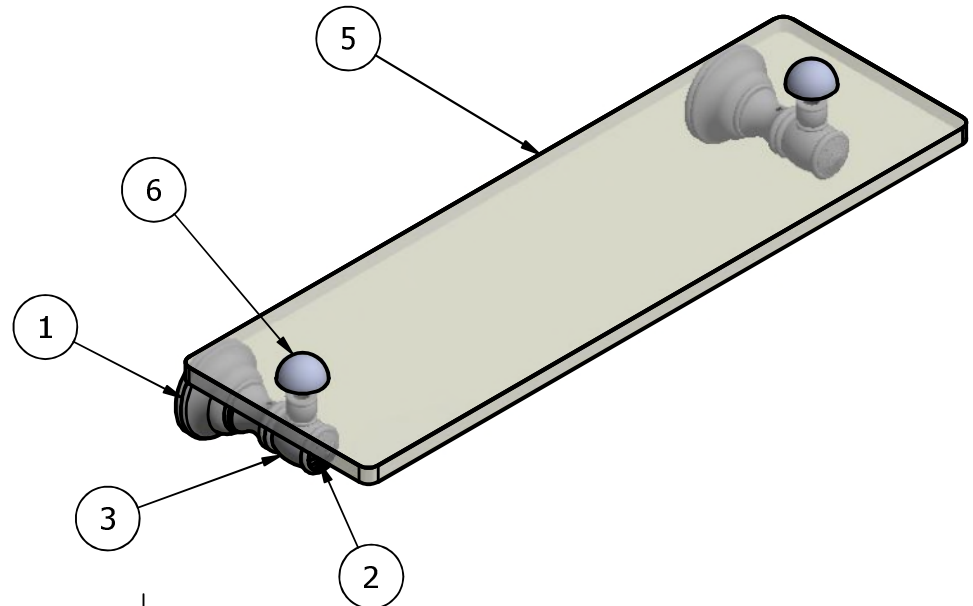

PARTS LIST			
ITEM	QTY	PART NUMBER	DESCRIPTION
1	2	TBBS-2	BACKPLATE
2	2	CRYSTCAP-20	CRYSTAL CAP
3	2	TSPS-2	CAP
4	2	PSRD-58	HUB
5	1	GLRT-22	22" GLASS SHELF
6	2	CAHR-1	CAP

UNLESS OTHERWISE SPECIFIED	
.X	± .3mm
.XX	± .15mm
.XXX	± .008mm

UNIT IS IN MM.

APPROVED FOR PRODUCTION
By: RICHARD PAUL
Date: 10-30-19

DRAWN	10-30-19	IM	MATERIAL:	BRASS	FINISH	TBD
CHECKED	10-30-19	P.D.	DESCRIPTION:		QTY	TBD
APPROVED	10-30-19	R.A.	Carolina Crystal Collection 22 Inch Glass Shelf		DRAWING NO.	REV
					CC-1-22	0
					SCALE	1.5:1 SHEET: 1 OF 1 A4