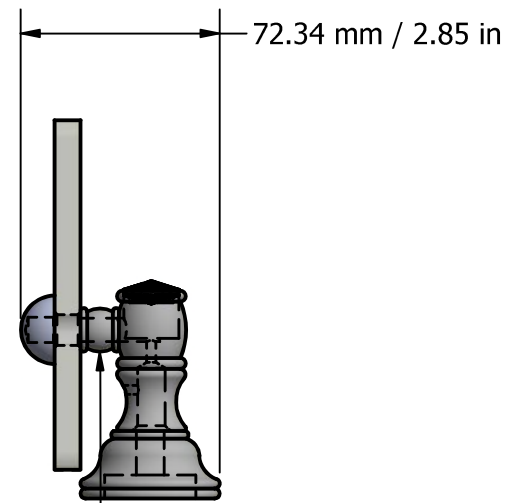

PARTS LIST			
ITEM	QTY	PART NUMBER	DESCRIPTION
1	2	TBBS-2	BACKPLATE
2	2	CRYSTCAP-20	CRYSTAL CAP
3	2	TSPS-2	CAP
4	2	PSRD-58	HUB
5	1	GLRT-22	22" GLASS SHELF
6	2	CAHR-1	CAP

UNLESS OTHERWISE SPECIFIED	
.X	± .3mm
.XX	± .15mm
.XXX	± .008mm

UNIT IS IN MM.

APPROVED FOR PRODUCTION
By: RICHARD PAUL
Date: 10-30-19

DRAWN	10-30-19	IM	MATERIAL:	BRASS	FINISH	TBD
CHECKED	10-30-19	P.D.	DESCRIPTION:		QTY	TBD
APPROVED	10-30-19	R.A.	Carolina Crystal Collection 22 Inch Glass Shelf		DRAWING NO.	REV
					CC-1-22	0
					SCALE	1.5:1 SHEET: 1 OF 1 A4