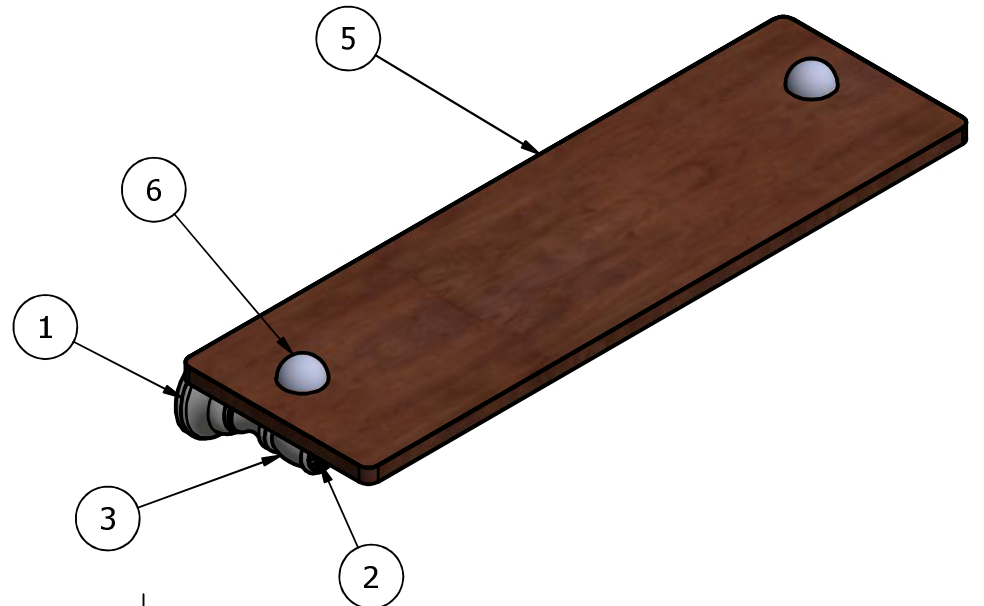

PARTS LIST			
ITEM	QTY	PART NUMBER	DESCRIPTION
1	2	TBBS-2	BACKPLATE
2	2	CRYSTCAP-20	CRYSTAL CAP
3	2	TSPS-2	CAP
4	2	PSRD-58	HUB
5	1	IRWRT-22	22" IPE SHELF
6	2	CAHR-1	CAP

B

B

A

A

UNLESS OTHERWISE SPECIFIED	
.X	± .3mm
.XX	± .15mm
.XXX	± .008mm

UNIT IS IN MM.

APPROVED FOR PRODUCTION
By: RICHARD PAUL
Date: 10-30-19

DRAWN	10-30-19	IM	MATERIAL:	BRASS		FINISH	TBD
CHECKED	10-30-19	P.D.	DESCRIPTION:			QTY	TBD
APPROVED	10-30-19	R.A.	Carolina Crystal Collection 22 Inch Wood Shelf			DRAWING NO. CC-1-22-IRW	
 THIRD ANGLE PROJECTION						SCALE	1.5:1