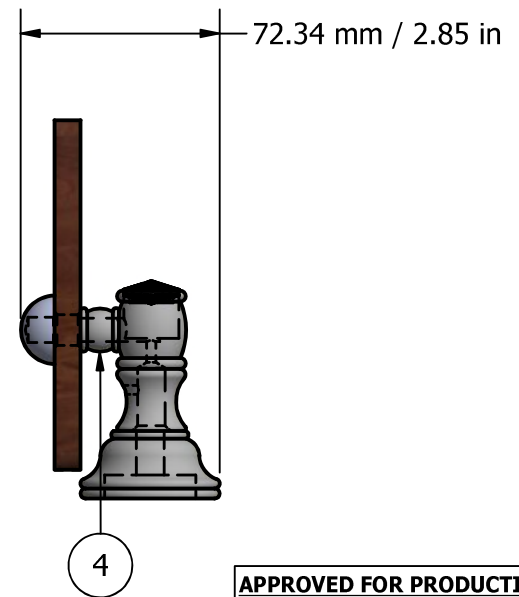

PARTS LIST			
ITEM	QTY	PART NUMBER	DESCRIPTION
1	2	TBBS-2	BACKPLATE
2	2	CRYSTCAP-20	CRYSTAL CAP
3	2	TSPS-2	CAP
4	2	PSRD-58	HUB
5	1	IRWRT-22	22" IPE SHELF
6	2	CAHR-1	CAP

B

B

A

A

UNLESS OTHERWISE SPECIFIED	
.X	± .3mm
.XX	± .15mm
.XXX	± .008mm

UNIT IS IN MM.

APPROVED FOR PRODUCTION
By: RICHARD PAUL
Date: 10-30-19

DRAWN	10-30-19	IM	MATERIAL:	BRASS		FINISH	TBD
CHECKED	10-30-19	P.D.	DESCRIPTION:			QTY	TBD
APPROVED	10-30-19	R.A.	Carolina Crystal Collection 22 Inch Wood Shelf			DRAWING NO. CC-1-22-IRW	
 THIRD ANGLE PROJECTION						SCALE	1.5:1