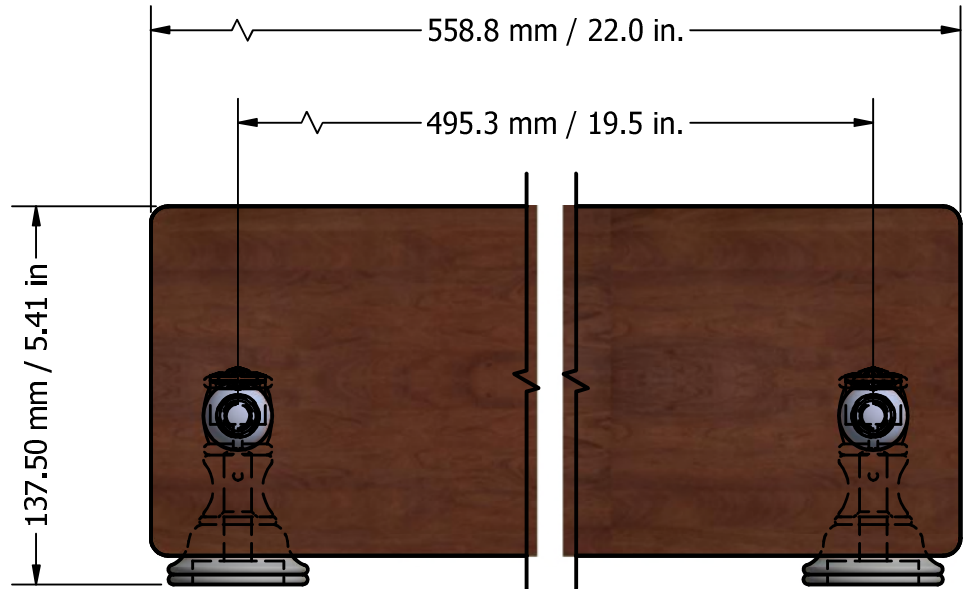

PARTS LIST			
ITEM	QTY	PART NUMBER	DESCRIPTION
1	2	TBBS-2	BACKPLATE
2	2	CRYSTCAP-20	CRYSTAL CAP
3	2	TSPS-2	CAP
4	2	PSRD-58	HUB
5	1	IRWRT-22	22" IPE SHELF
6	2	CAHR-1	CAP

B

B

A

A

UNLESS OTHERWISE SPECIFIED	
.X	± .3mm
.XX	± .15mm
.XXX	± .008mm

UNIT IS IN MM.

APPROVED FOR PRODUCTION
By: RICHARD PAUL
Date: 10-30-19

DRAWN	10-30-19	IM	MATERIAL:	BRASS		FINISH	TBD
CHECKED	10-30-19	P.D.	DESCRIPTION:			QTY	TBD
APPROVED	10-30-19	R.A.	Carolina Crystal Collection 22 Inch Wood Shelf			DRAWING NO. CC-1-22-IRW	
 THIRD ANGLE PROJECTION						SCALE	1.5:1