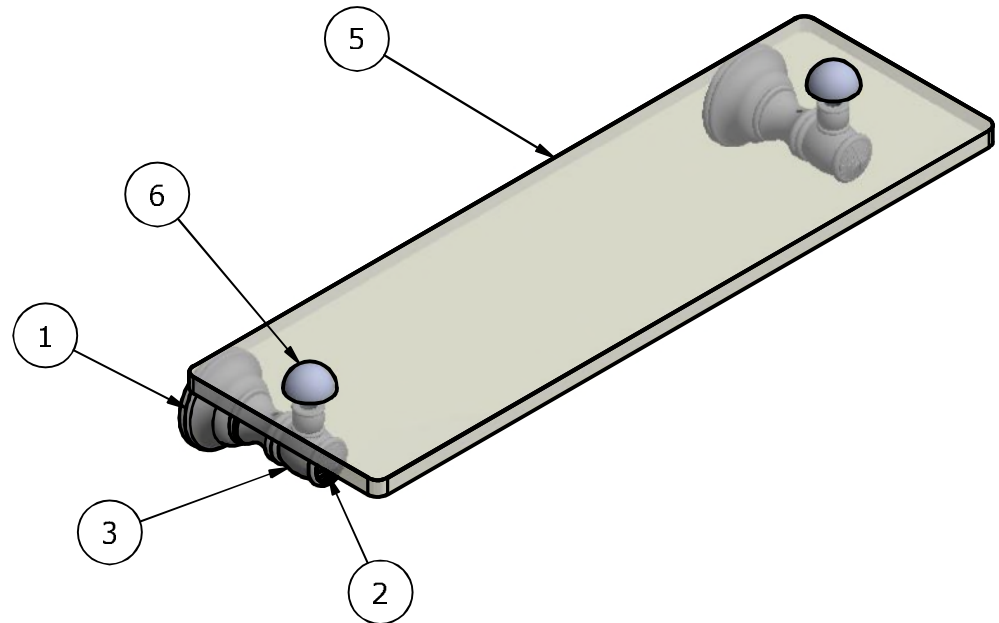

PARTS LIST			
ITEM	QTY	PART NUMBER	DESCRIPTION
1	2	TBBS-2	BACKPLATE
2	2	CRYSTCAP-20	CRYSTAL CAP
3	2	TSPS-2	CAP
4	2	PSRD-58	HUB
5	1	GLRT-16	16" GLASS SHELF
6	2	CAHR-1	CAP

UNLESS OTHERWISE SPECIFIED	
.X	±.3mm
.XX	±.15mm
.XXX	±.008mm

UNIT IS IN MM.

DRAWN	10-30-19	IM
CHECKED	10-30-19	P.D.
APPROVED	11-24-18	R.A.

THIRD ANGLE PROJECTION

MATERIAL:	BRASS
DESCRIPTION:	Carolina Crystal Collection 16 Inch Glass Shelf

**APPROVED FOR PRODUCTION**  
By: RICHARD PAUL  
Date: 10-30-19