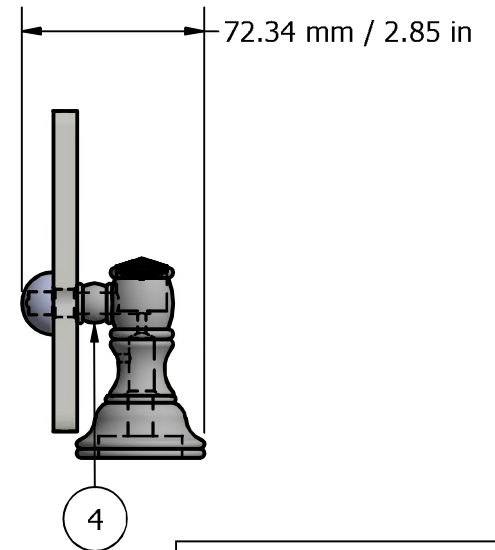

PARTS LIST			
ITEM	QTY	PART NUMBER	DESCRIPTION
1	2	TBBS-2	BACKPLATE
2	2	CRYSTCAP-20	CRYSTAL CAP
3	2	TSPS-2	CAP
4	2	PSRD-58	HUB
5	1	GLRT-16	16" GLASS SHELF
6	2	CAHR-1	CAP

UNLESS OTHERWISE SPECIFIED	
.X	±.3mm
.XX	±.15mm
.XXX	±.008mm

UNIT IS IN MM.

DRAWN	10-30-19	IM
CHECKED	10-30-19	P.D.
APPROVED	11-24-18	R.A.

THIRD ANGLE PROJECTION

MATERIAL:	BRASS
DESCRIPTION:	Carolina Crystal Collection 16 Inch Glass Shelf

**APPROVED FOR PRODUCTION**  
By: RICHARD PAUL  
Date: 10-30-19

FINISH	TBD
QTY	TBD
DRAWING NO.	CC-1-16
REV	0
SCALE	1.5:1 SHEET: 1 OF 1 A4