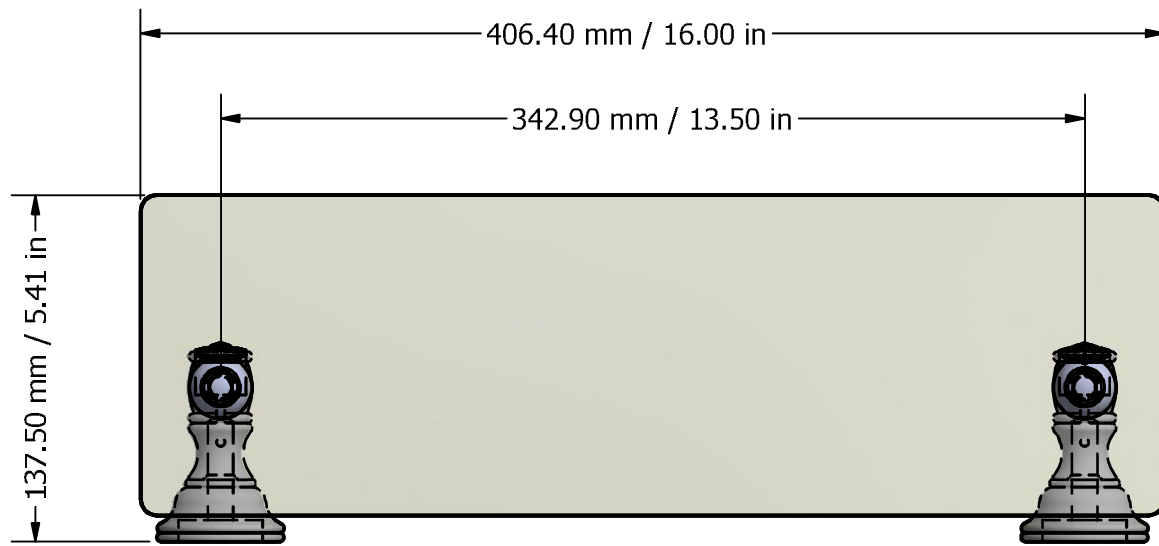

PARTS LIST			
ITEM	QTY	PART NUMBER	DESCRIPTION
1	2	TBBS-2	BACKPLATE
2	2	CRYSTCAP-20	CRYSTAL CAP
3	2	TSPS-2	CAP
4	2	PSRD-58	HUB
5	1	GLRT-16	16" GLASS SHELF
6	2	CAHR-1	CAP

UNLESS OTHERWISE SPECIFIED	
.X	±.3mm
.XX	±.15mm
.XXX	±.008mm

UNIT IS IN MM.

DRAWN	10-30-19	IM
CHECKED	10-30-19	P.D.
APPROVED	11-24-18	R.A.

THIRD ANGLE PROJECTION

MATERIAL:	BRASS
DESCRIPTION:	Carolina Crystal Collection 16 Inch Glass Shelf

**APPROVED FOR PRODUCTION**  
By: RICHARD PAUL  
Date: 10-30-19

FINISH	TBD
QTY	TBD
DRAWING NO.	CC-1-16
REV	0
SCALE	1.5:1 SHEET: 1 OF 1 A4