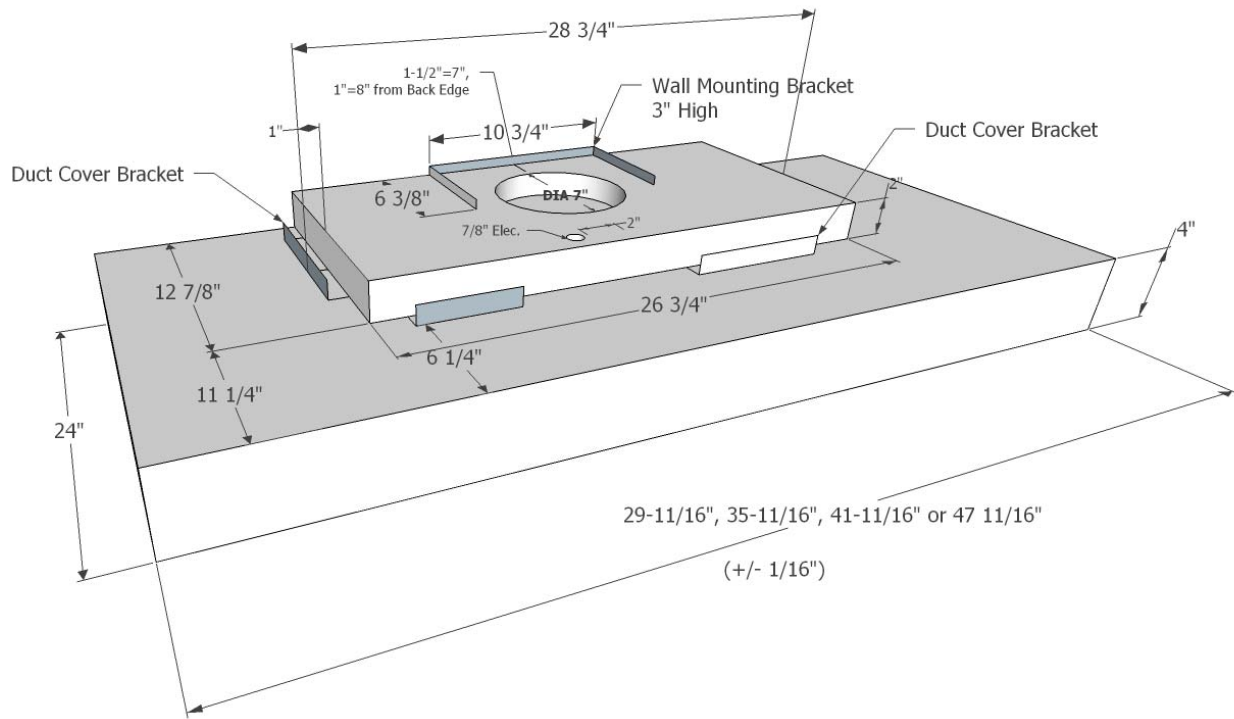

**OPTIONS:**

- ◆ Angle cut duct covers additional charge. Must provide drawing and dimensions.
- ◆ Remote wiring, see accessories.
- ◆ Black or White Powder Coat, additional charge.  
Ex: WHN2030PSSB-BL (Black)
- ◆ Matte Black, additional charge.  
Ex: WHN2030PSSB-MB (Matte Black)
- ◆ Custom Sizes Available.

# Contemporary Slim Wall Specifications

8" Transition  
8" Round x 3-1/2" high

NOTE: Duct Cover Depth 14-7/8"  
Minimum Duct Cover Height: 5"

**SEVEN YEAR, IN HOME, LIMITED WARRANTY, THE BEST IN THE INDUSTRY!**

All dimensions are (+/-) 1/16" and are subject to change. Drawings are not to scale.