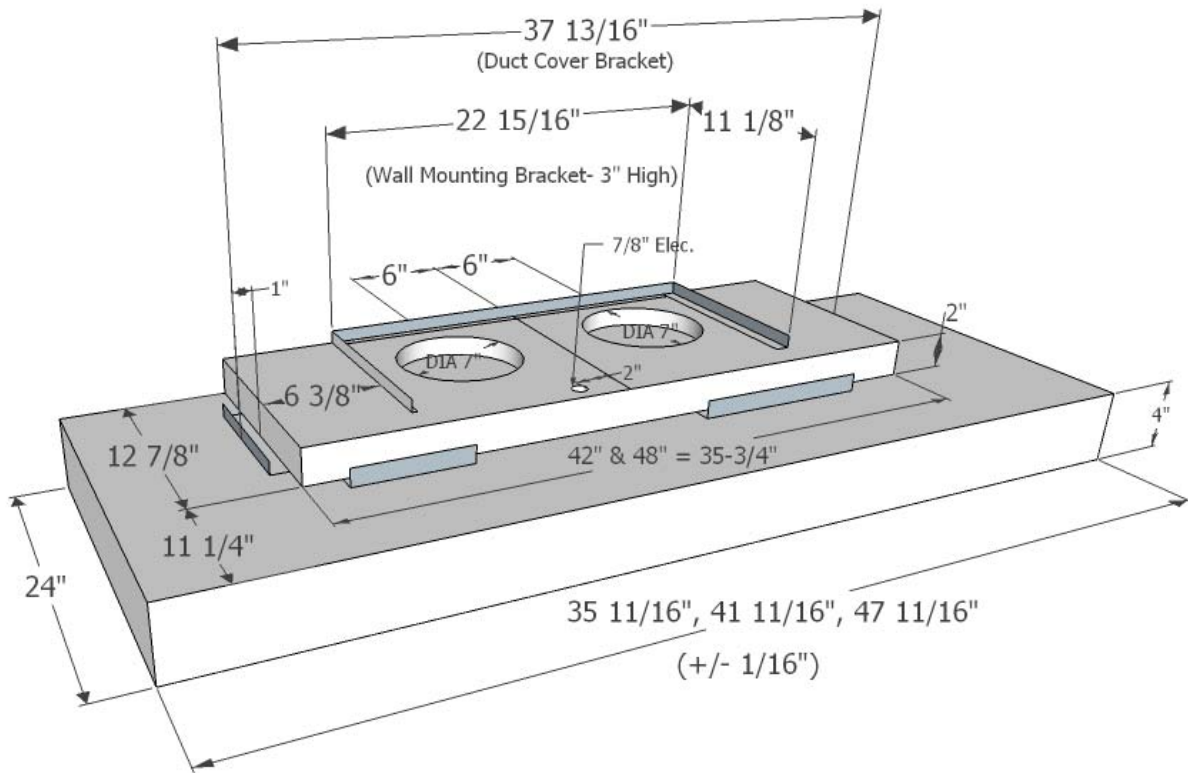

NO Performance Warranty over BBQ Grill/Griddle

NO Returns on Matte or RAL colors.

***Duct Cover (Duct Cover Not Telescopic)**
 Order by model number below.
 Calculated on mounting height of 36" above cooking surface.

Custom Duct Cover Height Calculations.
 Call for Immediate Assistance:

Contemporary Slim Wall Specifications

(NOTE: 36" top box width = 32-3/4" & Mounting bracket is 4-15/16" from edge)

8" Transition
8" Round x 3-1/2" high