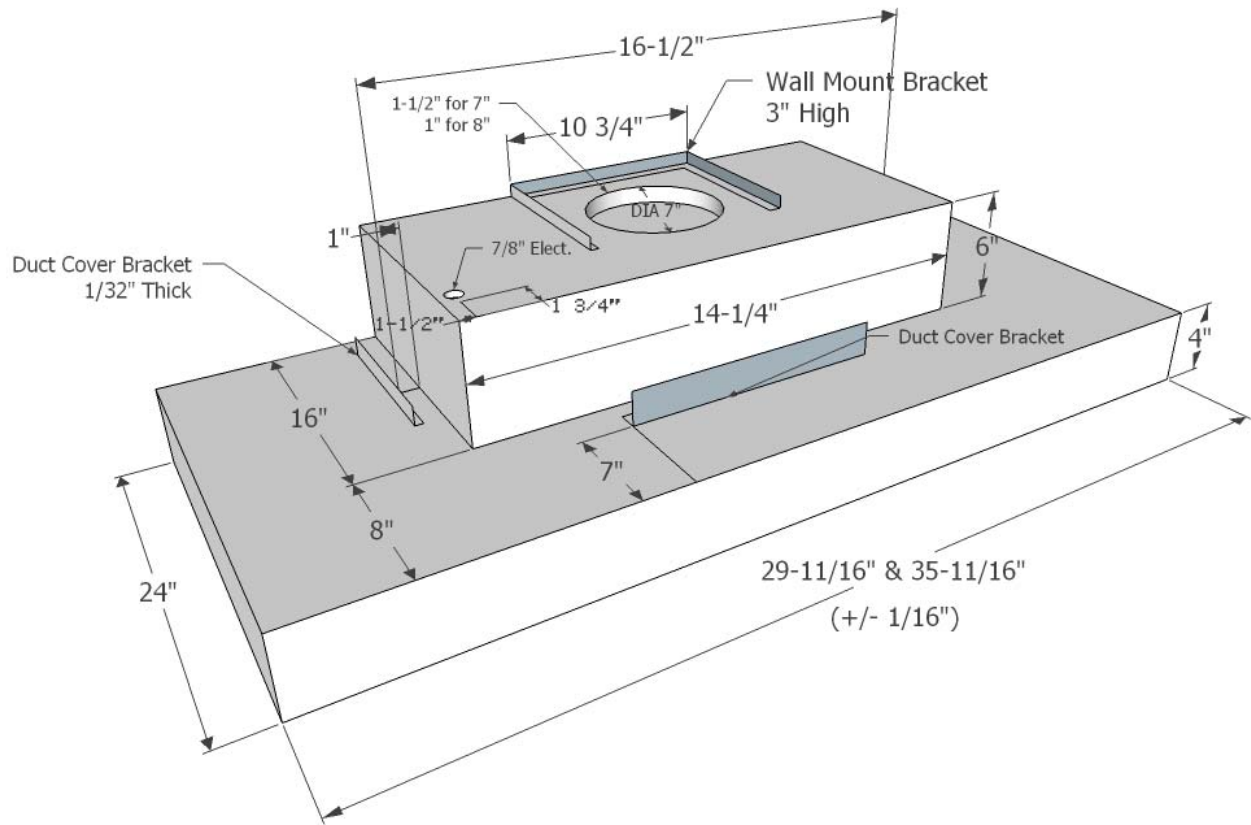

**OPTIONS:**

- ◆ Angle cut duct covers additional charge. Must provide drawing and dimensions.
- ◆ Remote wiring, see accessories.
- ◆ Black or White Powder Coat, additional charge.  
Ex: WHN2030PSSB-BL (Black)
- ◆ Matte Black, additional charge.  
Ex: WHN2030PSSB-MB (Matte Black)
- ◆ Custom Sizes Available.

# Contemporary Slim Wall Specifications

**NOTE: Duct Cover Depth 17"**  
**Minimum Duct Cover Height: 9"**

**SEVEN YEAR, IN HOME, LIMITED WARRANTY, THE BEST IN THE INDUSTRY!**

All dimensions are (+/-) 1/16" and are subject to change. Drawings are not to scale.