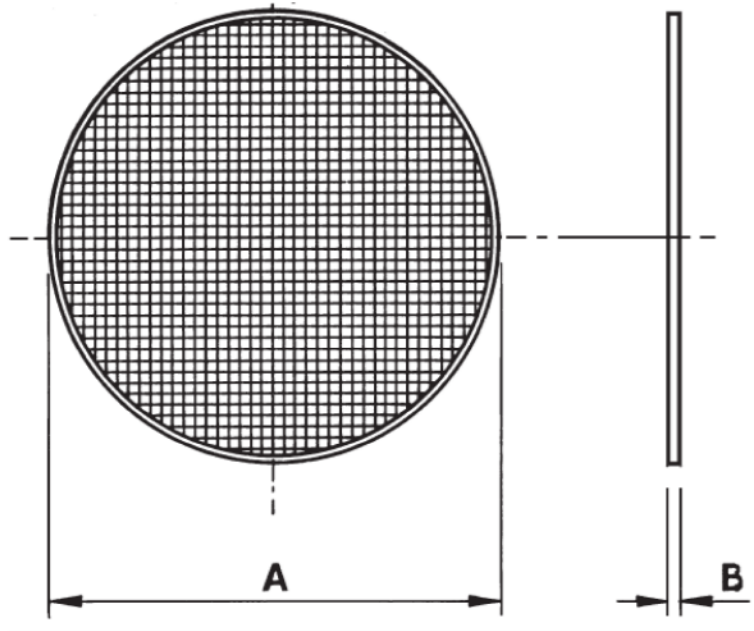

DEF-T - Wire Guard

Dimensions inches/mm

Model	A	B
DEF-315T	14.96 380	0.12 3
DEF-400T	18.70 475	0.12 3
DEF-450T	20.67 525	0.12 3
DEF-500T	23.43 595	0.12 3

ACCESSORY MODEL	1	2	3	4	5	REMARKS

PROJECT: _____ CONTRACTOR: _____
 LOCATION: _____ REVISION DATE: _____
 FORM NO.: _____ SUBMITTED BY: _____ DATE: _____
 ENGINEER: _____ APPROVED BY: _____ DATE: _____