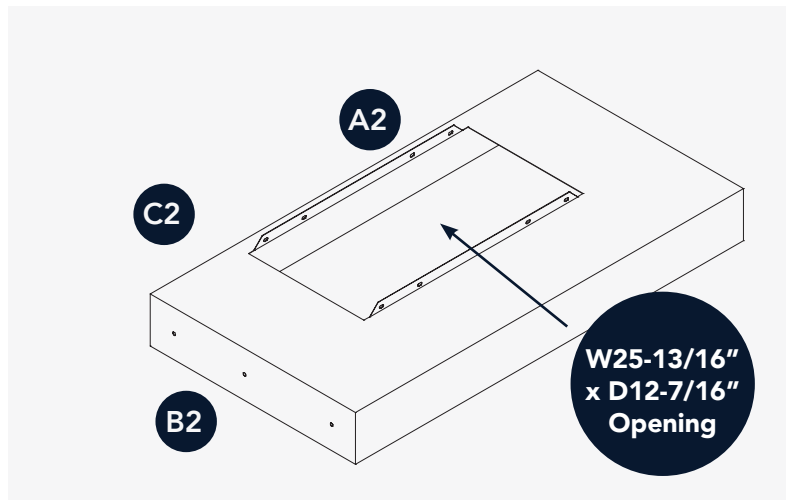

# Sirius Ventilation Liners

- Designed for custom applications
- 6" deep
- Crafted from 20-gauge restaurant-grade stainless steel
- Clear powder coat for easy cleaning
- Recommended for 48" and larger cooktops
- Mounting flanges included

### Liners Specifically Designed for Sirius 960CFM Ventilator

PRODUCT	DESCRIPTION	A2	B2	C2	SLP
09080AS336SM1	Liner 36" Arched	34-7/16"	18-3/16"	6"	\$248.10
09080AS342SM1	Liner 42" Arched	40-7/16"	18-3/16"	6"	\$262.45
09080AS348SM1	Liner 48" Arched	46-7/16"	18-3/16"	6"	\$257.80
09081SS36SM1	Liner 36" Straight	34-7/16"	18-3/16"	4"	\$240.10
09081SS42SM1	Liner 42" Straight	28-1/2"	18-3/16"	4"	\$257.60
09081SS48SM1	Liner 48" Straight	46-7/16"	18-3/16"	4"	\$267.90