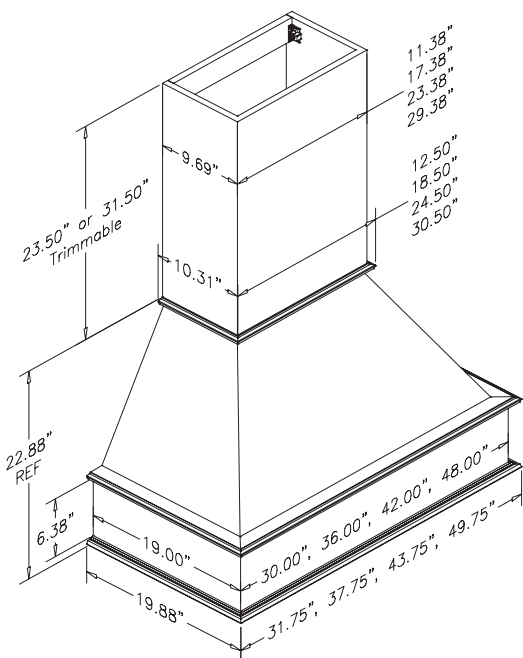

Signature Straight

- Perfect for today's transitional/ contemporary styling in the kitchen
- Available in 30", 36", 42" and 48" widths
- Available in maple, cherry, rift white oak, red oak, alder and paint-grade
- All surfaces sanded to 220 grit; ready to finish
- Installs easily using our standard French cleat hanging system
- Includes a silver metallic powder-coated liner that accommodates all Broan ventilation offered by Omega National Products by Rev-A-Shelf®

36" Signature Straight Valance w/ Chimney (sold separately)

Designed for easy installation, featuring a removable, matching, trimmable chimney (sold separately - page 20)

Signature Straight Range Hood W30"