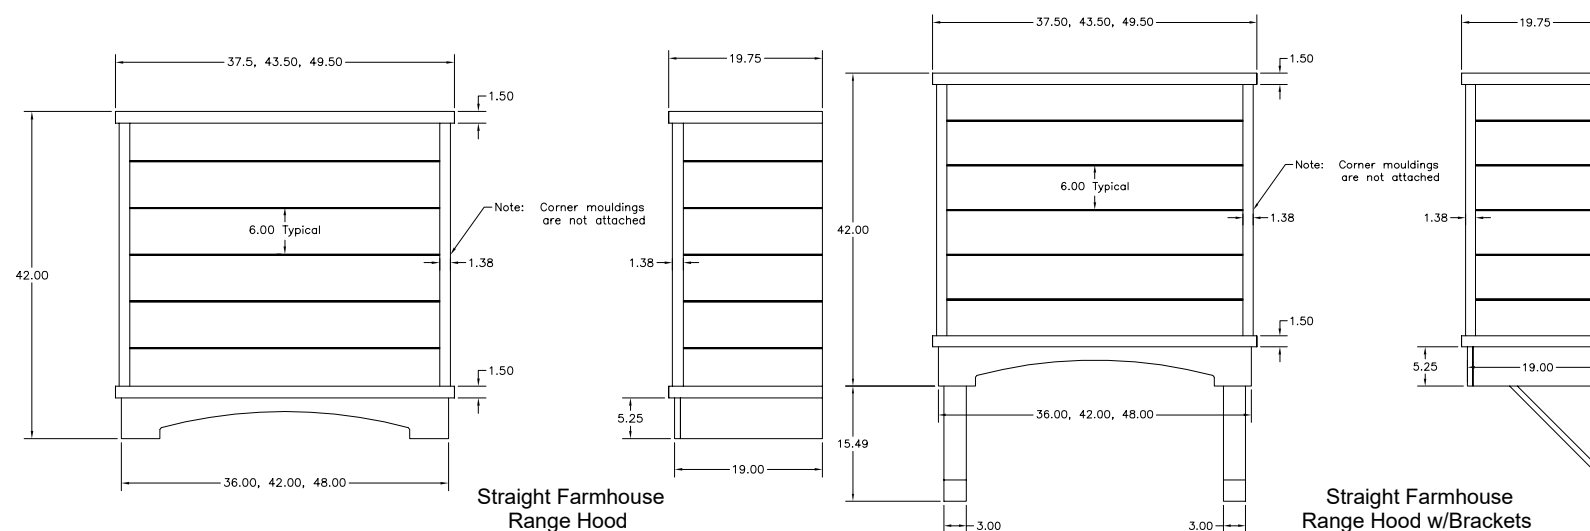

Straight Farmhouse Range Hood

Straight Farmhouse Range Hood w/Brackets