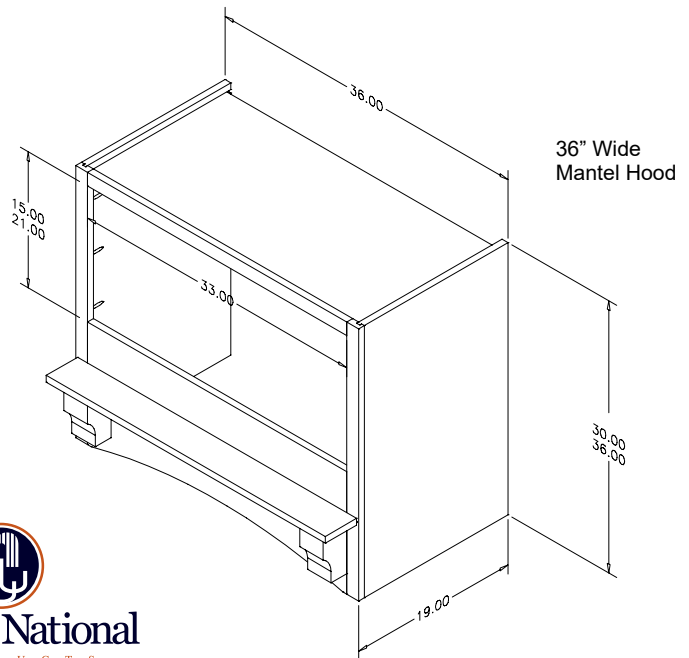

Straight Farmhouse Range Hood

Straight Farmhouse Range Hood w/Brackets

NEW!

SIGNATURE MANTEL RANGE HOOD

SIGNATURE Mantel Range Hood

- Available in 30" or 36" wide x 30" or 36" tall
- Add doors of any style to match your kitchen design
- Includes 4" deep mantel shelf with corbels
- Includes a silver metallic powdercoated liner that accommodates all Broan ventilation offered by ONP
- All installation hardware included
- Shelf and corbels come attached

Signature MANTEL 30" WIDE			Signature MANTEL 36" WIDE		
PART #	SPECIES	RETAIL PRICE	PART #	SPECIES	RETAIL PRICE
30" Tall			30" Tall		
R09B30SMB1CUF1	Cherry	\$ 1,165.00	R09B30SMB1CUF1	Cherry	\$ 1,230.00
R09B30SMB1HUF1	Hickory	INQUIRE	R09B30SMB1HUF1	Hickory	INQUIRE
R09B30SMB1MUF1	Maple	\$ 1,160.00	R09B30SMB1MUF1	Maple	\$ 1,232.00
R09B30SMB1OUF1	Red Oak	\$ 1,117.00	R09B30SMB1OUF1	Red Oak	\$ 1,176.00
R09B30SMB1QUF1	Alder	INQUIRE	R09B30SMB1QUF1	Alder	INQUIRE
36" Tall			36" Tall		
R09C36SMB1CUF1	Cherry	\$ 1,211.00	R09C36SMB1CUF1	Cherry	\$ 1,277.00
R09C36SMB1HUF1	Hickory	INQUIRE	R09C36SMB1HUF1	Hickory	INQUIRE
R09C36SMB1MUF1	Maple	\$ 1,200.00	R09C36SMB1MUF1	Maple	\$ 1,272.00
R09C36SMB1OUF1	Red Oak	\$ 1,157.00	R09C36SMB1OUF1	Red Oak	\$ 1,217.00
R09C36SMB1QUF1	Alder	INQUIRE	R09C36SMB1QUF1	Alder	INQUIRE