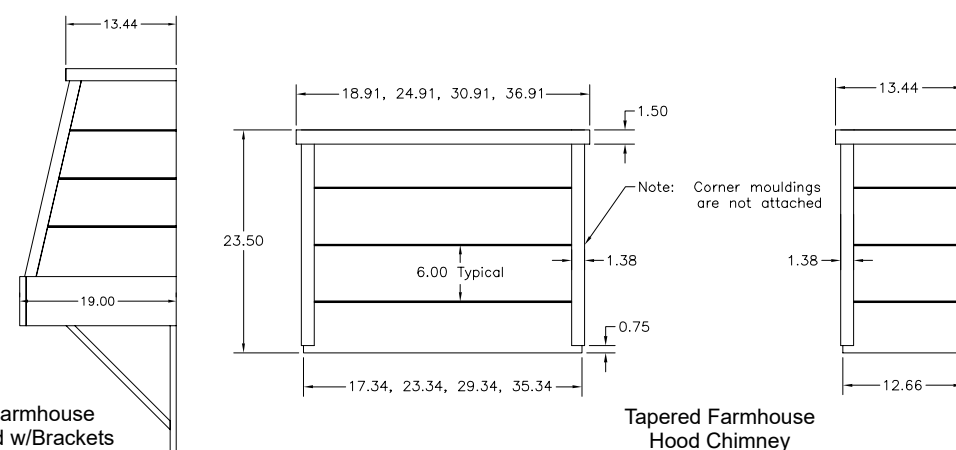

Tapered Farmhouse Range Hood w/Brackets

Tapered Farmhouse Hood Chimney

STRAIGHT Modern Farmhouse Hood

PART #	DESCRIPTION	SPECIES	RETAIL PRICE
36" Wide			
R19S036SMB1CUF1	36" Straight Shiplap Hood	Cherry	$ 1,322.00
R19S036SMB1HUF1	36" Straight Shiplap Hood	Hickory	$ 1,246.00
R19S036SMB1MUF1	36" Straight Shiplap Hood	Maple	$ 1,323.00
R19S036SMB1OUF1	36" Straight Shiplap Hood	Red Oak	$ 1,238.00
R19S036SMB1QUF1	36" Straight Shiplap Hood	Alder	$ 1,384.00
42" Wide			
R19S042SMB1CUF1	42" Straight Shiplap Hood	Cherry	$ 1,386.00
R19S042SMB1HUF1	42" Straight Shiplap Hood	Hickory	$ 1,309.00
R19S042SMB1MUF1	42" Straight Shiplap Hood	Maple	$ 1,387.00
R19S042SMB1OUF1	42" Straight Shiplap Hood	Red Oak	$ 1,301.00
R19S042SMB1QUF1	42" Straight Shiplap Hood	Alder	$ 1,464.00
48" Wide			
R19S048SMB1CUF1	48" Straight Shiplap Hood	Cherry	$ 1,449.00
R19S048SMB1HUF1	48" Straight Shiplap Hood	Hickory	$ 1,365.00
R19S048SMB1MUF1	48" Straight Shiplap Hood	Maple	$ 1,450.00
R19S048SMB1OUF1	48" Straight Shiplap Hood	Red Oak	$ 1,361.00
R19S048SMB1QUF1	48" Straight Shiplap Hood	Alder	$ 1,517.00

STRAIGHT w/BRACKETS Modern Farmhouse Hood

PART #	DESCRIPTION	SPECIES	RETAIL PRICE
36" Wide			
R19S36SMB1CUF1	36" Straight Shiplap Hood w/Brackets	Cherry	$ 1,422.00
R19S36SMB1HUF1	36" Straight Shiplap Hood w/Brackets	Hickory	$ 1,346.00
R19S36SMB1MUF1	36" Straight Shiplap Hood w/Brackets	Maple	$ 1,423.00
R19S36SMB1OUF1	36" Straight Shiplap Hood w/Brackets	Red Oak	$ 1,338.00
R19S36SMB1QUF1	36" Straight Shiplap Hood w/Brackets	Alder	$ 1,484.00
42" Wide			
R19S42SMB1CUF1	42" Straight Shiplap Hood w/Brackets	Cherry	$ 1,486.00
R19S42SMB1HUF1	42" Straight Shiplap Hood w/Brackets	Hickory	$ 1,409.00
R19S42SMB1MUF1	42" Straight Shiplap Hood w/Brackets	Maple	$ 1,487.00
R19S42SMB1OUF1	42" Straight Shiplap Hood w/Brackets	Red Oak	$ 1,401.00
R19S42SMB1QUF1	42" Straight Shiplap Hood w/Brackets	Alder	$ 1,564.00
48" Wide			
R19S48SMB1CUF1	48" Straight Shiplap Hood w/Brackets	Cherry	$ 1,549.00
R19S48SMB1HUF1	48" Straight Shiplap Hood w/Brackets	Hickory	$ 1,465.00
R19S48SMB1MUF1	48" Straight Shiplap Hood w/Brackets	Maple	$ 1,550.00
R19S48SMB1OUF1	48" Straight Shiplap Hood w/Brackets	Red Oak	$ 1,461.00
R19S48SMB1QUF1	48" Straight Shiplap Hood w/Brackets	Alder	$ 1,617.00

Tapered Farmhouse - HOOD CHIMNEY (Trimmable Design)