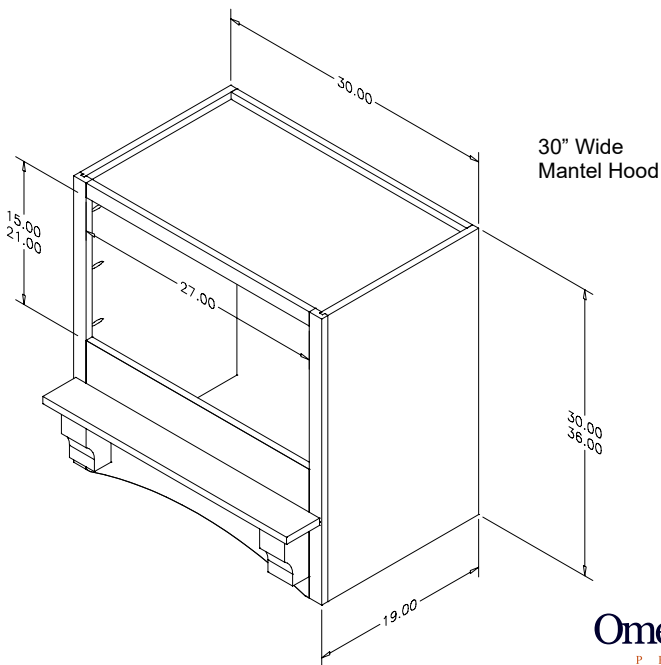

Straight Farmhouse Range Hood

Straight Farmhouse Range Hood w/Brackets

NEW!

SIGNATURE MANTEL RANGE HOOD

SIGNATURE Mantel Range Hood

- Available in 30" or 36" wide x 30" or 36" tall
- Add doors of any style to match your kitchen design
- Includes 4" deep mantel shelf with corbels
- Includes a silver metallic powdercoated liner that accommodates all Broan ventilation offered by ONP
- All installation hardware included
- Shelf and corbels come attached

Signature MANTEL 30" WIDE			Signature MANTEL 36" WIDE		
PART #	SPECIES	RETAIL PRICE	PART #	SPECIES	RETAIL PRICE
30" Tall			30" Tall		
R09B30SMB1CUF1	Cherry	\$ 1,165.00	R09B30SMB1CUF1	Cherry	\$ 1,230.00
R09B30SMB1HUF1	Hickory	INQUIRE	R09B30SMB1HUF1	Hickory	INQUIRE
R09B30SMB1MUF1	Maple	\$ 1,160.00	R09B30SMB1MUF1	Maple	\$ 1,232.00
R09B30SMB1OUF1	Red Oak	\$ 1,117.00	R09B30SMB1OUF1	Red Oak	\$ 1,176.00
R09B30SMB1QUF1	Alder	INQUIRE	R09B30SMB1QUF1	Alder	INQUIRE
36" Tall			36" Tall		
R09C36SMB1CUF1	Cherry	\$ 1,211.00	R09C36SMB1CUF1	Cherry	\$ 1,277.00
R09C36SMB1HUF1	Hickory	INQUIRE	R09C36SMB1HUF1	Hickory	INQUIRE
R09C36SMB1MUF1	Maple	\$ 1,200.00	R09C36SMB1MUF1	Maple	\$ 1,272.00
R09C36SMB1OUF1	Red Oak	\$ 1,157.00	R09C36SMB1OUF1	Red Oak	\$ 1,217.00
R09C36SMB1QUF1	Alder	INQUIRE	R09C36SMB1QUF1	Alder	INQUIRE