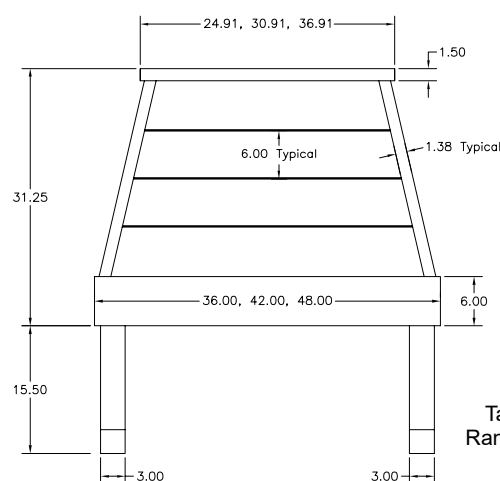

Tapered Farmhouse Range Hood w/Brackets