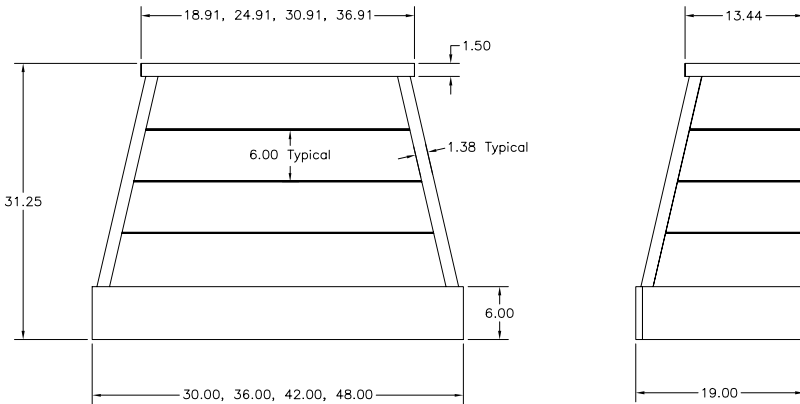

Tapered Farmhouse Range Hood

TAPERED

Modern Farmhouse Hood

PART #	DESCRIPTION	SPECIES	RETAIL PRICE
30" Wide			
R19T030SMB1CUF1	30" Tapered Shiplap Hood	Cherry	\$ 949.00
R19T030SMB1HUF1	30" Tapered Shiplap Hood	Hickory	\$ 944.00
R19T030SMB1MUF1	30" Tapered Shiplap Hood	Maple	\$ 933.00
R19T030SMB1OUF1	30" Tapered Shiplap Hood	Red Oak	\$ 937.00
R19T030SMB1QUF1	30" Tapered Shiplap Hood	Alder	\$ 1,040.00
PART #	DESCRIPTION	SPECIES	RETAIL PRICE
36" Wide			
R19T036SMB1CUF1	36" Tapered Shiplap Hood	Cherry	\$ 941.00
R19T036SMB1HUF1	36" Tapered Shiplap Hood	Hickory	\$ 958.00
R19T036SMB1MUF1	36" Tapered Shiplap Hood	Maple	\$ 950.00
R19T036SMB1OUF1	36" Tapered Shiplap Hood	Red Oak	\$ 987.00
R19T036SMB1QUF1	36" Tapered Shiplap Hood	Alder	\$ 1,059.00
PART #	DESCRIPTION	SPECIES	RETAIL PRICE
42" Wide			
R19T042SMB1CUF1	42" Tapered Shiplap Hood	Cherry	\$ 1,039.00
R19T042SMB1HUF1	42" Tapered Shiplap Hood	Hickory	\$ 1,074.00
R19T042SMB1MUF1	42" Tapered Shiplap Hood	Maple	\$ 1,043.00
R19T042SMB1OUF1	42" Tapered Shiplap Hood	Red Oak	\$ 1,065.00
R19T042SMB1QUF1	42" Tapered Shiplap Hood	Alder	\$ 1,190.00
PART #	DESCRIPTION	SPECIES	RETAIL PRICE
48" Wide			
R19T048SMB1CUF1	48" Tapered Shiplap Hood	Cherry	\$ 1,046.00
R19T048SMB1HUF1	48" Tapered Shiplap Hood	Hickory	\$ 1,074.00
R19T048SMB1MUF1	48" Tapered Shiplap Hood	Maple	\$ 1,063.00
R19T048SMB1OUF1	48" Tapered Shiplap Hood	Red Oak	\$ 1,083.00
R19T048SMB1QUF1	48" Tapered Shiplap Hood	Alder	\$ 1,213.00