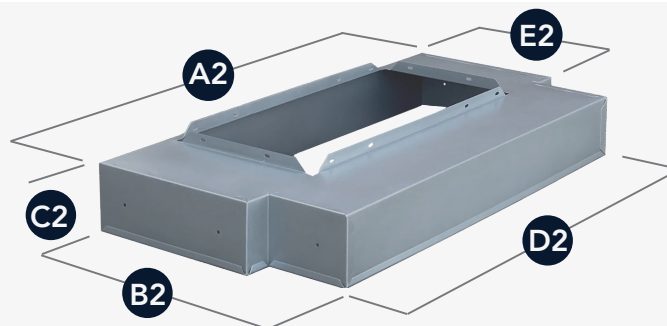

BROAN® Liners

Opening is W19-1/2" x D10-1/4"

Liners Designed for BROAN® Ventilation

PRODUCT	MODEL	DESCRIPTION	FINISH	A2	B2	C2	D2	E2	SLP
090654SM2	RHVBF300SS/RHVB400SS/RHVB600SSV	Liner 30" Notched	SM	29-15/16"	16-1/2"	4"	26-3/16"	11-1/8"	\$179.70
090655SM2	RHVBF300SS/RHVB400SS/RHVB600SSV	Liner 36" Notched	SM	35-15/16"	16-1/2"	4"	32-3/16"	11-1/8"	\$207.90
090656SM2	RHVBF300SS/RHVB400SS/RHVB600SSV	Liner 30" Rectangular	SM	28-1/2"	18-1/4"	4"	-	-	\$229.60
090657SM2	RHVBF300SS/RHVB400SS/RHVB600SSV	Liner 36" Rectangular	SM	34-1/2"	18-1/4"	4"	-	-	\$245.25
090658SM2	RHVBF300SS/RHVB400SS/RHVB600SSV	Liner 30" x 24-1/2" Rectangular	SM	28-1/2"	24-1/2"	4"	-	-	\$244.75
090659SM2	RHVBF300SS/RHVB400SS/RHVB600SSV	Liner 36" x 24-1/2" Rectangular	SM	34-1/2"	24-1/2"	4"	-	-	\$255.25
099AB36SM1	RHVBF300SS/RHVB400SS/RHVB600SSV	Liner 36" Arched	SM	34-7/16"	18-1/4"	6"	-	-	\$205.10
099AB42SM1	RHVBF300SS/RHVB400SS/RHVB600SSV	Liner 42" Arched	SM	40-7/16"	18-1/4"	6"	-	-	\$215.90
099AB48SM1	RHVBF300SS/RHVB400SS/RHVB600SSV	Liner 48" Arched	SM	46-7/16"	18-1/4"	6"	-	-	\$227.95
090SB36SM1	RHVBF300SS/RHVB400SS/RHVB600SSV	Liner 36" Straight	SM	34-7/16"	18-1/4"	4"	-	-	\$230.55
090SB42SM1	RHVBF300SS/RHVB400SS/RHVB600SSV	Liner 42" Straight	SM	40-7/16"	18-1/4"	4"	-	-	\$242.55
090SB48SM1	RHVBF300SS/RHVB400SS/RHVB600SSV	Liner 48" Straight	SM	46-7/16"	18-1/4"	4"	-	-	\$215.35

Interior Ductwork Kit

- Kit for ducting range hood exhaust back into the kitchen
- Includes:
 - Charcoal filter 7-1/2" x 19" with clips
 - White steel grill 11-1/4" x 3-3/4"
 - Angle boot 7" x 4" x 10"
 - Angle boot collar 4" x 10"
 - Round pipe 7" x 22"
 - Reducer 7" x 6"

6"
Of Adjustment

Interior Ductwork Kit

PRODUCT	DESCRIPTION	SLP
90360DUC1	Interior Ductwork Kit	\$217.50
903720007	Replacement Charcoal Filter	\$66.70

Note: Not for use in 30" Range Hood Chimneys