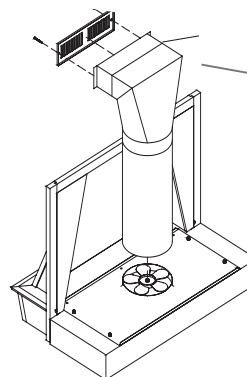

BROAN® Liners

Opening is W19-1/2" x D10-1/4"

Liners Designed for BROAN® Ventilation

PRODUCT	MODEL	DESCRIPTION	FINISH	A2	B2	C2	D2	E2	SLP
090654SM2	RHVBF300SS/RHVB400SS/RHVB600SSV	Liner 30" Notched	SM	29-15/16"	16-1/2"	4"	26-3/16"	11-1/8"	\$179.70
090655SM2	RHVBF300SS/RHVB400SS/RHVB600SSV	Liner 36" Notched	SM	35-15/16"	16-1/2"	4"	32-3/16"	11-1/8"	\$207.90
090656SM2	RHVBF300SS/RHVB400SS/RHVB600SSV	Liner 30" Rectangular	SM	28-1/2"	18-1/4"	4"	-	-	\$229.60
090657SM2	RHVBF300SS/RHVB400SS/RHVB600SSV	Liner 36" Rectangular	SM	34-1/2"	18-1/4"	4"	-	-	\$245.25
090658SM2	RHVBF300SS/RHVB400SS/RHVB600SSV	Liner 30" x 24-1/2" Rectangular	SM	28-1/2"	24-1/2"	4"	-	-	\$244.75
090659SM2	RHVBF300SS/RHVB400SS/RHVB600SSV	Liner 36" x 24-1/2" Rectangular	SM	34-1/2"	24-1/2"	4"	-	-	\$255.25
099AB36SM1	RHVBF300SS/RHVB400SS/RHVB600SSV	Liner 36" Arched	SM	34-7/16"	18-1/4"	6"	-	-	\$205.10
099AB42SM1	RHVBF300SS/RHVB400SS/RHVB600SSV	Liner 42" Arched	SM	40-7/16"	18-1/4"	6"	-	-	\$215.90
099AB48SM1	RHVBF300SS/RHVB400SS/RHVB600SSV	Liner 48" Arched	SM	46-7/16"	18-1/4"	6"	-	-	\$227.95
090SB36SM1	RHVBF300SS/RHVB400SS/RHVB600SSV	Liner 36" Straight	SM	34-7/16"	18-1/4"	4"	-	-	\$230.55
090SB42SM1	RHVBF300SS/RHVB400SS/RHVB600SSV	Liner 42" Straight	SM	40-7/16"	18-1/4"	4"	-	-	\$242.55
090SB48SM1	RHVBF300SS/RHVB400SS/RHVB600SSV	Liner 48" Straight	SM	46-7/16"	18-1/4"	4"	-	-	\$215.35

Interior Ductwork Kit

- Kit for ducting range hood exhaust back into the kitchen
- Includes:
 - Charcoal filter 7-1/2" x 19" with clips
 - White steel grill 11-1/4" x 3-3/4"
 - Angle boot 7" x 4" x 10"
 - Angle boot collar 4" x 10"
 - Round pipe 7" x 22"
 - Reducer 7" x 6"