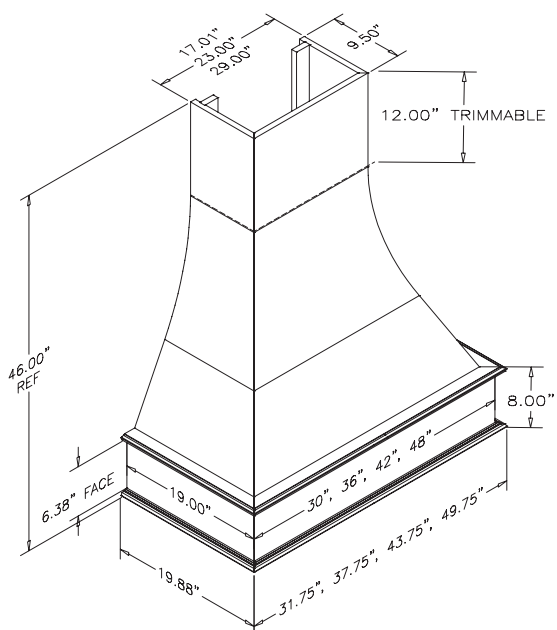

Artisan Range Hood

- Elegant design provides a custom look that compliments most any kitchen
- 30", 36", 42" and 48" widths
- Available in maple, cherry, rift white oak, red oak, alder and paint-grade; ready to finish
- Hood can be trimmed to the desired height
- Installs easily using our standard French cleat hanging system
- Includes a silver metallic powder-coated liner that accommodates all Broan ventilation offered by Omega National Products by Rev-A-Shelf®