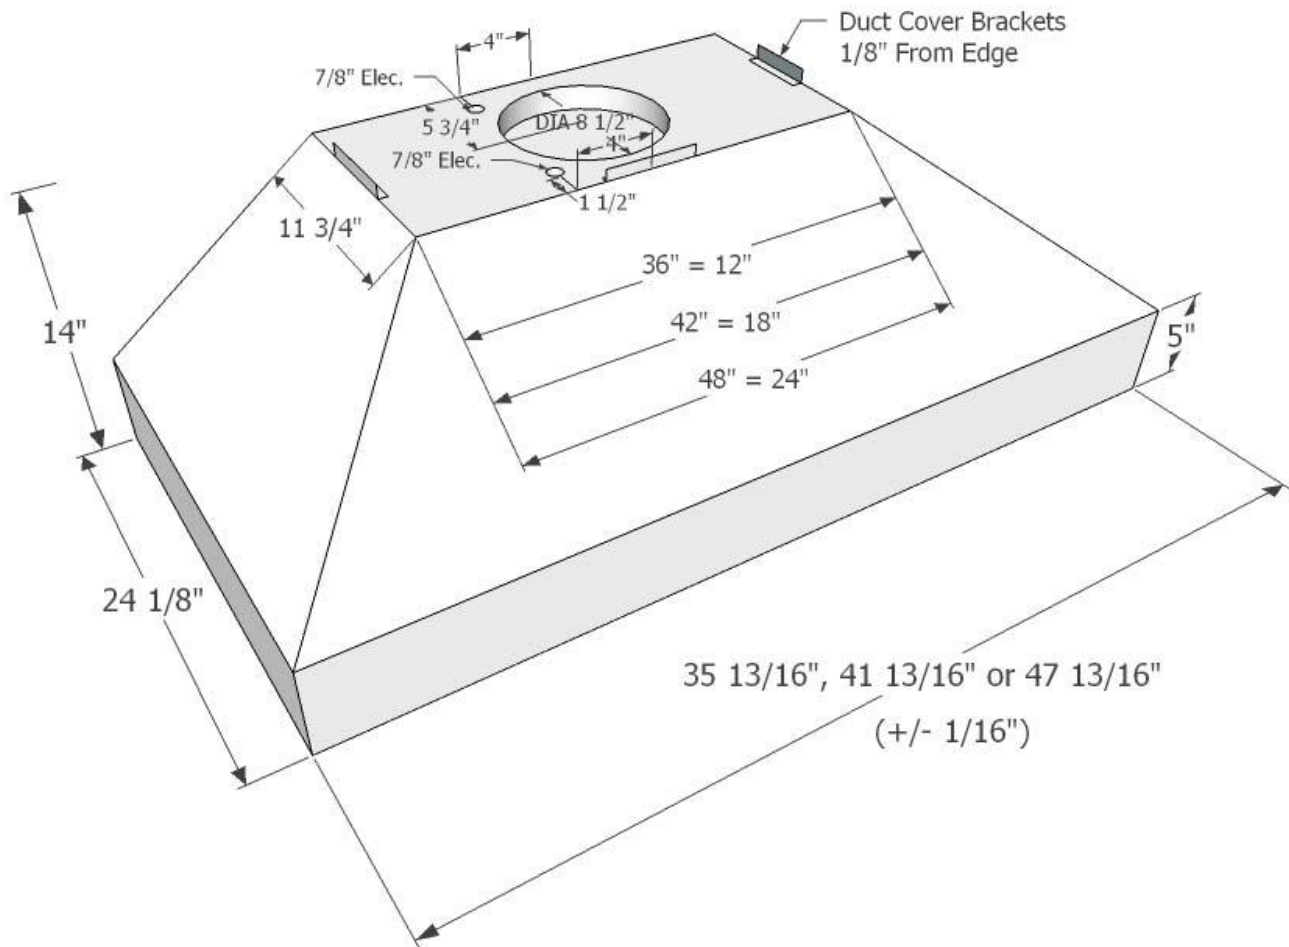

OPTIONS:

- ◆ Angle cut duct covers additional charge. Must provide drawing and dimensions.
- ◆ Remote wiring, see accessories.
- ◆ Black or White Powder Coat, additional charge.
 - Ex: WHP1942PSB-8-WH (White)
- ◆ Matte Black, additional charge.
 - Ex: WHP1942PSB-8-MB (Matte Black)
- ◆ Custom Sizes Available.

NO Performance Warranty over BBQ Grill/Griddle.

<p>*Duct Cover (Duct Cover Not Telescopic) Calculated on mounting height of 36" above cooking surface. MUST INDICATE SIZE OF RANGE HOOD.</p>	
MODEL—Standard Sizes	CEILING HEIGHT
WHP__-STK-SS-10	10" High for 8' Ceiling
WHP__-STK-SS-22	22" High for 9' Ceiling
WHP__-STK-SS-34	34" High for 10' Ceiling
WHPTW__-STK-SS-10	10" High for 8' Ceiling
WHPTW__-STK-SS-22	22" High for 9' Ceiling
WHPTW__-STK-SS-34	34" High for 10' Ceiling
<p>MODEL—Custom Size WHP-STK-SS = Custom Size Provided at no charge up to 48" High Provide Height: Ex: WHP-STK-SS-26" Call for Additional charge on duct covers over 48" High.</p>	
<p>Custom Duct Cover Height Calculations.</p>	

Wall Pyramid Specifications

8" Transition
8" Round x 3-1/2" high

NOTE: Duct Cover Depth & Width

Depth: 11-5/8" All Sizes

Width / Single Duct: 36" = 11-3/4", 42" = 17-3/4", 48" = 23-3/4"

SEVEN YEAR, IN HOME, LIMITED WARRANTY, THE BEST IN THE INDUSTRY!

All dimensions are (+/-) 1/16" and are subject to change. Drawings are not to scale.