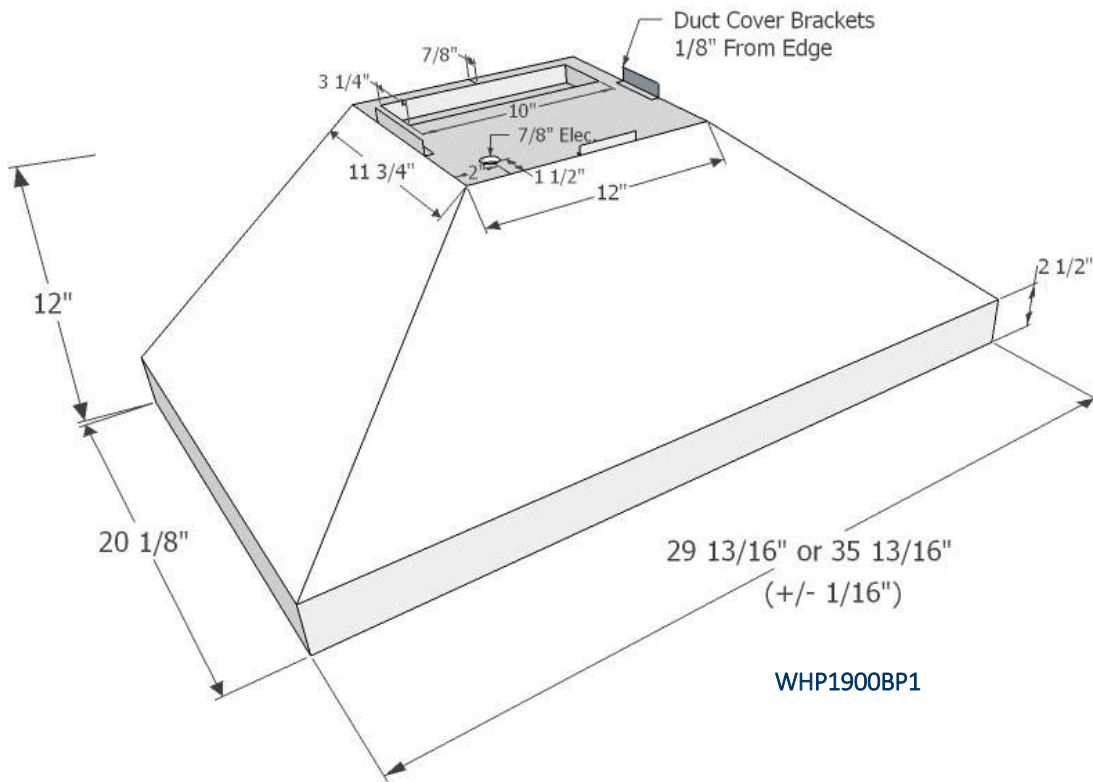

OPTIONS:

- ◆ Angle cut duct covers additional charge. Must provide drawing and dimensions.
- ◆ Remote wiring, see accessories.
- ◆ Black or White Powder Coat, additional charge.
Ex: WHP1930BP1SB-BL (Black)
- ◆ Matte Black, additional charge.
Ex: WHP1930BP1SB-MB (Matte Black)
- ◆ Custom Sizes Available.

NO Performance Warranty Over BBQ Grill/Griddle.

<p>*Duct Cover (Duct Cover Not Telescopic) Order by model number below. MUST INDICATE SIZE OF RANGE HOOD. Calculated on mounting height of 36" above cooking surface.</p>	
<u>MODEL</u> —Standard Sizes	<u>CEILING HEIGHT</u>
WHP__-STK-SS-12	12" High for 8' Ceiling
WHP__-STK-SS-24	24" High for 9' Ceiling
WHP__-STK-SS-36	36" High for 10' Ceiling
<p><u>MODEL</u>—Custom Size WHP36-STK-SS = Custom Size Provided at no charge up to 48" High Provide Height: Ex: WHP36-STK-SS-26" Call for Additional charge for duct covers over 48" High.</p>	
<p>Custom Duct Cover Height Calculations.</p>	

Wall Pyramid Specifications

NOTE:
3" x 10" Rectangle transition to 7" Round.
Height = 12" (INCLUDED)
Minimum Duct Cover Height 12".

NOTE: Duct Cover Depth & Width
11-5/8" D X 11-3/4" W

SEVEN YEAR, IN HOME, LIMITED WARRANTY, THE BEST IN THE INDUSTRY!

All dimensions are (+/-) 1/16" and are subject to change. Drawings are not to scale.