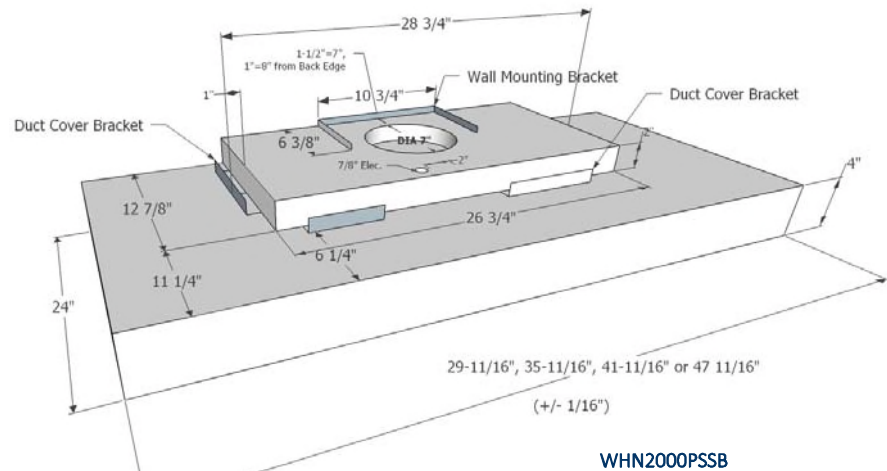

**OPTIONS:**

- ◆ Angle cut duct covers additional charge. Must provide drawing and dimensions.
- ◆ Remote wiring.
- ◆ Black or White Powder Coat, additional charge.  
Ex: WHN2030PSSB-BL (Black)
- ◆ Matte White or Black, additional charge.  
Ex: WHN2030PSSB-MB (Matte Black)  
(NOTE: To clean, use mild soap and warm water)
- ◆ Custom Sizes Available.

NO Performance Warranty over BBQ Grill/Griddle

<p>*Duct Cover (Duct Cover Not Telescopic) Order by model number below. Calculated on mounting height of 36" above cooking surface.</p>	
<p><b>MODEL— Standard Sizes</b></p> <p>WHN-STK-SS-8                      WHN-STK-SS-20                      WHN-STK-SS-32</p>	<p><b>CEILING HEIGHT</b></p> <p>8" High for 7' Ceiling                      20" High for 8' Ceiling                      32" High for 9' Ceiling</p>
<p><b>MODEL—Custom Size</b>                      WHN-STK-SS= Custom Size Provided at no charge up to 48" High                      Provide Height: Ex: <b>WHN-STK-SS-26"</b>                      Call for Additional charge for duct covers over 48" High.</p>	

# Contemporary Slim Wall Specifications

(NOTE: 36" top box width = 32-3/4" & Mounting bracket is 4-15/16" from edge)

**NOTE: Duct Cover Depth 14-7/8"**

**SEVEN YEAR, IN HOME, LIMITED WARRANTY, THE BEST IN THE INDUSTRY!**

All dimensions are (+/-) 1/16" and are subject to change. Drawings are not to scale.