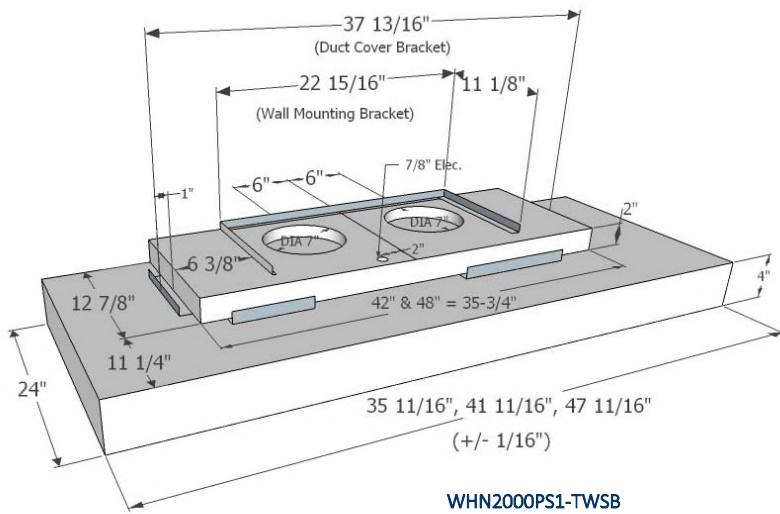

**OPTIONS:**

- ◆ Angle cut duct covers additional charge. Must provide drawing and dimensions.
- ◆ Remote wiring.
- ◆ Black or White Powder Coat, additional charge.  
Ex: WHN2030PSSB-BL (Black)
- ◆ Matte White or Black, additional charge.  
Ex: WHN2030PSSB-MB (Matte Black)  
(NOTE: To clean, use mild soap and warm water)
- ◆ Custom Sizes Available.

NO Performance Warranty over BBQ Grill/Griddle

<p>*Duct Cover (Duct Cover Not Telescopic) Order by model number below. Calculated on mounting height of 36" above cooking surface.</p>	
<p><b>MODEL— Standard Sizes</b></p> <p>WHN-STK-SS-8                      WHN-STK-SS-20                      WHN-STK-SS-32</p>	<p><b>CEILING HEIGHT</b></p> <p>8" High for 7' Ceiling                      20" High for 8' Ceiling                      32" High for 9' Ceiling</p>
<p><b>MODEL—Custom Size</b>                      WHN-STK-SS= Custom Size Provided at no charge up to 48" High                      Provide Height: Ex: <b>WHN-STK-SS-26"</b>                      Call for Additional charge for duct covers over 48" High.</p>	

# Contemporary Slim Wall Specifications

(NOTE: 36" top box width = 32-3/4" & Mounting bracket is 4-15/16" from edge)

**NOTE: Duct Cover Depth 14-7/8"**

**SEVEN YEAR, IN HOME, LIMITED WARRANTY, THE BEST IN THE INDUSTRY!**

All dimensions are (+/-) 1/16" and are subject to change. Drawings are not to scale.