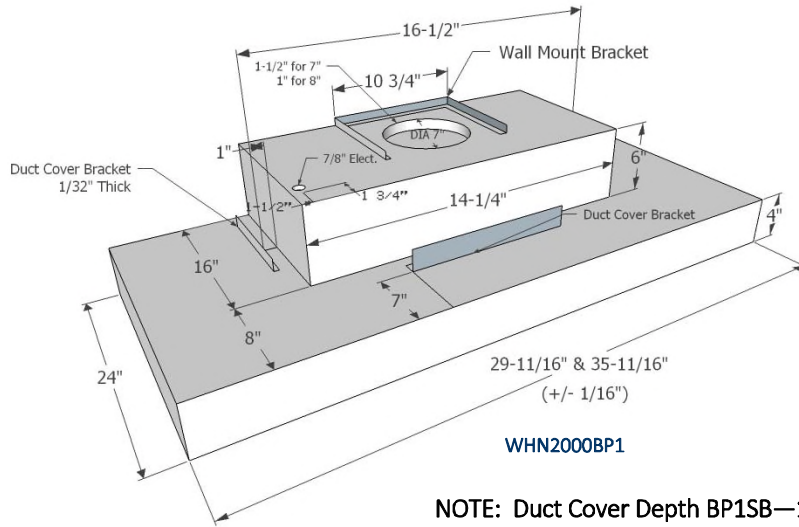

**OPTIONS:**

- ◆ Angle cut duct covers additional charge. Must provide drawing and dimensions.
- ◆ Remote wiring.
- ◆ Black or White Powder Coat, additional charge.  
Ex: WHN2030PSSB-BL (Black)
- ◆ Matte White or Black, additional charge.  
Ex: WHN2030PSSB-MB (Matte Black)  
(NOTE: To clean, use mild soap and warm water)
- ◆ Custom Sizes Available.

NO Performance Warranty over BBQ Grill/Griddle

<p>*Duct Cover (Duct Cover Not Telescopic) Order by model number below. Calculated on mounting height of 36" above cooking surface.</p>	
<p><b>MODEL— Standard Sizes</b></p> <p>WHN-STK-SS-8                      WHN-STK-SS-20                      WHN-STK-SS-32</p>	<p><b>CEILING HEIGHT</b></p> <p>8" High for 7' Ceiling                      20" High for 8' Ceiling                      32" High for 9' Ceiling</p>
<p><b>MODEL—Custom Size</b>                      WHN-STK-SS= Custom Size Provided at no charge up to 48" High                      Provide Height: Ex: <b>WHN-STK-SS-26"</b>                      Call for Additional charge for duct covers over 48" High.</p>	

# Contemporary Slim Wall Specifications

(NOTE: 36" top box width = 32-3/4" & Mounting bracket is 4-15/16" from edge)

**NOTE: Duct Cover Depth 14-7/8"**

**SEVEN YEAR, IN HOME, LIMITED WARRANTY, THE BEST IN THE INDUSTRY!**

All dimensions are (+/-) 1/16" and are subject to change. Drawings are not to scale.