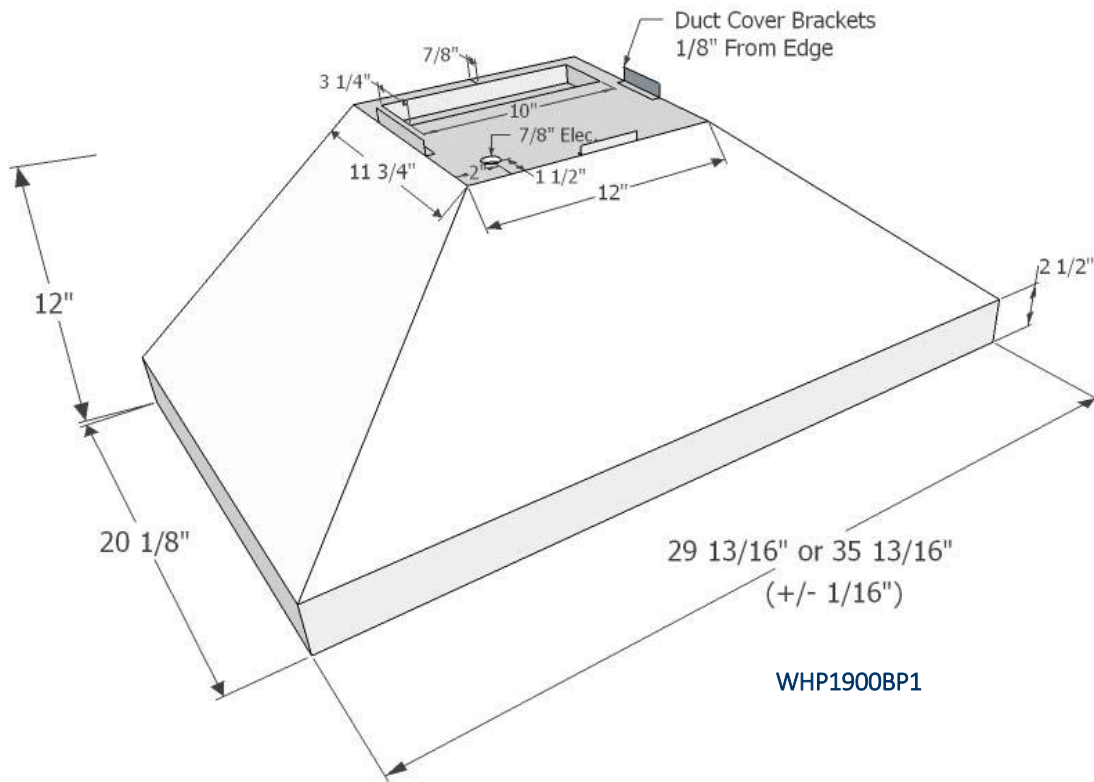

OPTIONS:

- ◆ Angle cut duct covers additional charge. Must provide drawing and dimensions.
- ◆ Remote wiring, see accessories.
- ◆ Black or White Powder Coat, additional charge.
Ex: WHP1930BP1SB-BL (Black)
- ◆ Matte Black, additional charge.
Ex: WHP1930BP1SB-MB (Matte Black)
- ◆ Custom Sizes Available.

NO Performance Warranty Over BBQ Grill/Griddle.

<p>*Duct Cover (Duct Cover Not Telescopic) Order by model number below. MUST INDICATE SIZE OF RANGE HOOD. Calculated on mounting height of 36" above cooking surface.</p>	
<u>MODEL</u> —Standard Sizes	<u>CEILING HEIGHT</u>
WHP__-STK-SS-12	12" High for 8' Ceiling
WHP__-STK-SS-24	24" High for 9' Ceiling
WHP__-STK-SS-36	36" High for 10' Ceiling
<p><u>MODEL</u>—Custom Size WHP36-STK-SS = Custom Size Provided at no charge up to 48" High Provide Height: Ex: WHP36-STK-SS-26" Call for Additional charge for duct covers over 48" High.</p>	
<p>Custom Duct Cover Height Calculations.</p>	

Wall Pyramid Specifications

NOTE:
3" x 10" Rectangle transition to 7" Round.
Height = 12" (INCLUDED)
Minimum Duct Cover Height 12".

NOTE: Duct Cover Depth & Width
11-5/8" D X 11-3/4" W

SEVEN YEAR, IN HOME, LIMITED WARRANTY, THE BEST IN THE INDUSTRY!

All dimensions are (+/-) 1/16" and are subject to change. Drawings are not to scale.