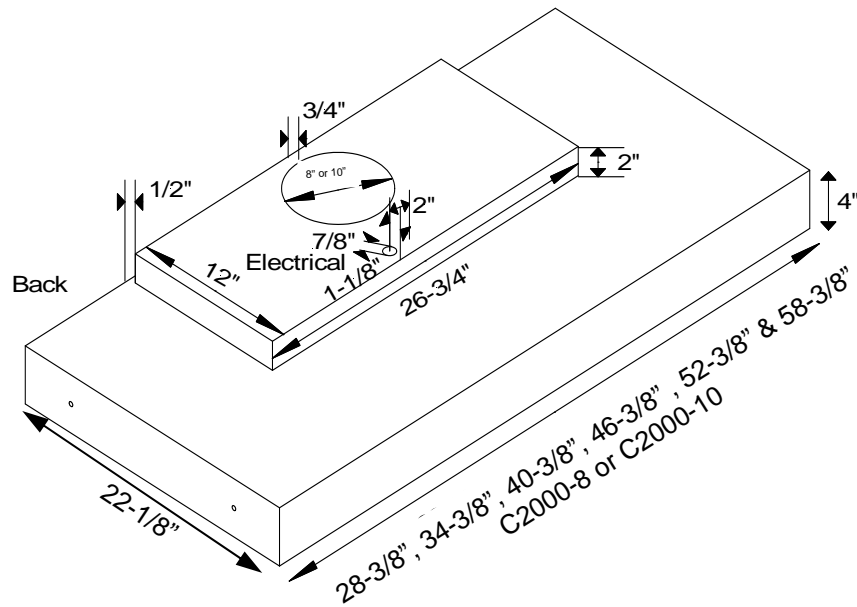

Specifications

- ◆ **Power:** For use with In-Line Blower. 850 CFM for 8" duct size or 1200 CFM for 10" duct size. (Sold separately.)
- ◆ **Silencer:** Galvanized steel to keep unit quiet. (Sold separately.)
- ◆ **Stainless Steel:** Complete Stainless Steel Construction for Durability and Fire Safety.

MODELS	CONTROLS	DEPTH	LIGHTS	DUCT	SIZES
C2000-8B	Variable	22-1/8"	Front Panel	8"	30", 36", 42", 48", 54" & 60"
C2000-10B	Variable	22-1/8 "	Front Panel	10"	30", 36", 42", 48", 54" & 60"
C2000-8	Variable	22-1/8"	Front Panel	8"	30", 36", 42", 48", 54" & 60"
C2000-10	Variable	22-1/8"	Front Panel	10"	30", 36", 42", 48", 54" & 60"

*Flange—Custom fit your liner with standard 3/4" flanges. Other sizes available. Call for a quote.

Ventilator Specifications

Available in 18-1/8" depth. Call for a quote.