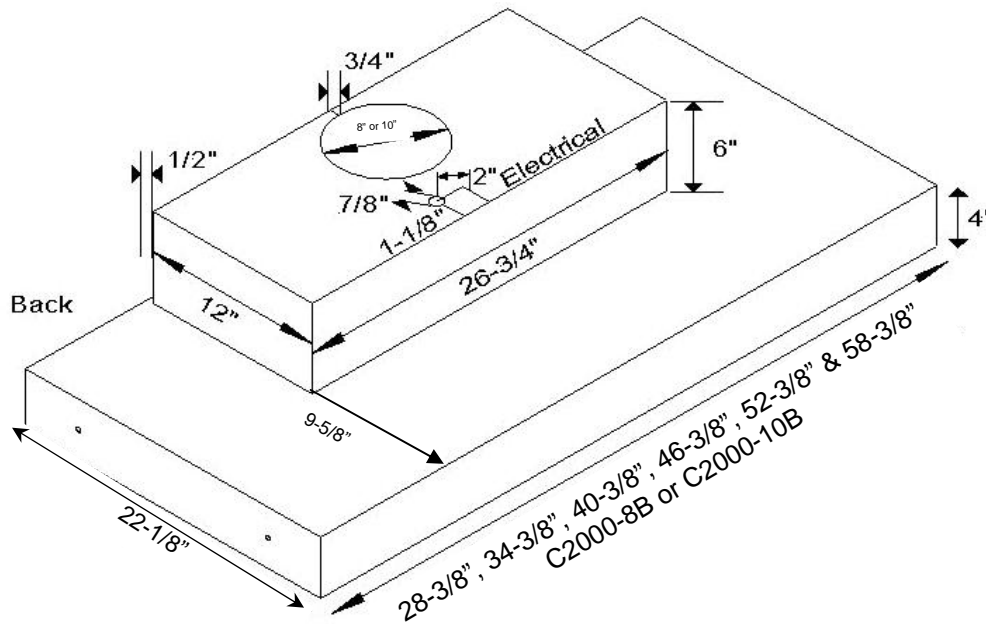

Specifications

- ◆ **Power:** For use with In-Line Blower. 850 CFM for 8" duct size or 1200 CFM for 10" duct size. (Sold separately.)
- ◆ **Silencer:** Galvanized steel to keep unit quiet. (Sold separately.)
- ◆ **Stainless Steel:** Complete Stainless Steel Construction for Durability and Fire Safety.

MODELS	CONTROLS	DEPTH	LIGHTS	DUCT	SIZES
C2000-8B	Variable	22-1/8"	Front Panel	8"	30", 36", 42", 48", 54" & 60"
C2000-10B	Variable	22-1/8 "	Front Panel	10"	30", 36", 42", 48", 54" & 60"
C2000-8	Variable	22-1/8"	Front Panel	8"	30", 36", 42", 48", 54" & 60"
C2000-10	Variable	22-1/8"	Front Panel	10"	30", 36", 42", 48", 54" & 60"

*Flange—Custom fit your liner with standard 3/4" flanges. Other sizes available. Call for a quote.

Ventilator Specifications

Available in 18-1/8" depth. Call for a quote.