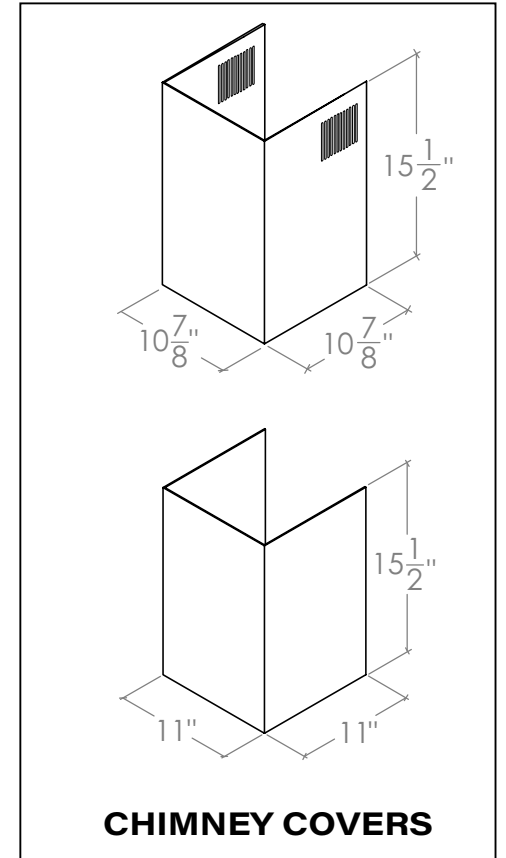

WM-600SS-36

TOP

FRONT

SIDE

CHIMNEY COVERS

All measurements are in inches