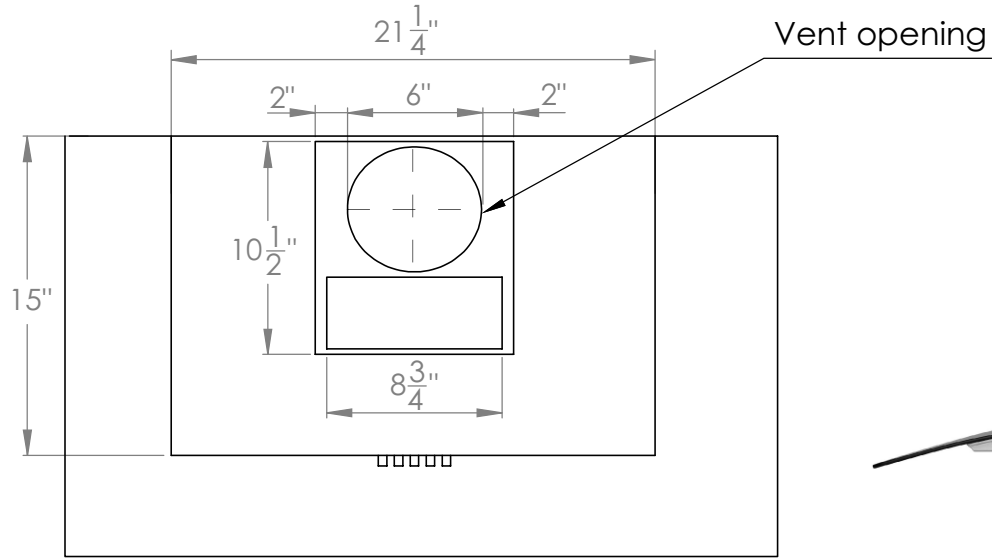

WM-600SS-36

TOP

FRONT

SIDE

CHIMNEY COVERS

All measurements are in inches