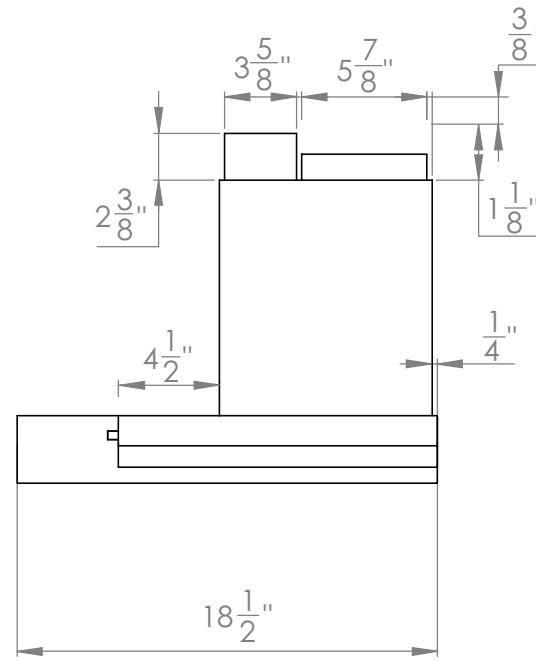

WM-600SS-36

TOP

FRONT

SIDE

CHIMNEY COVERS

All measurements are in inches