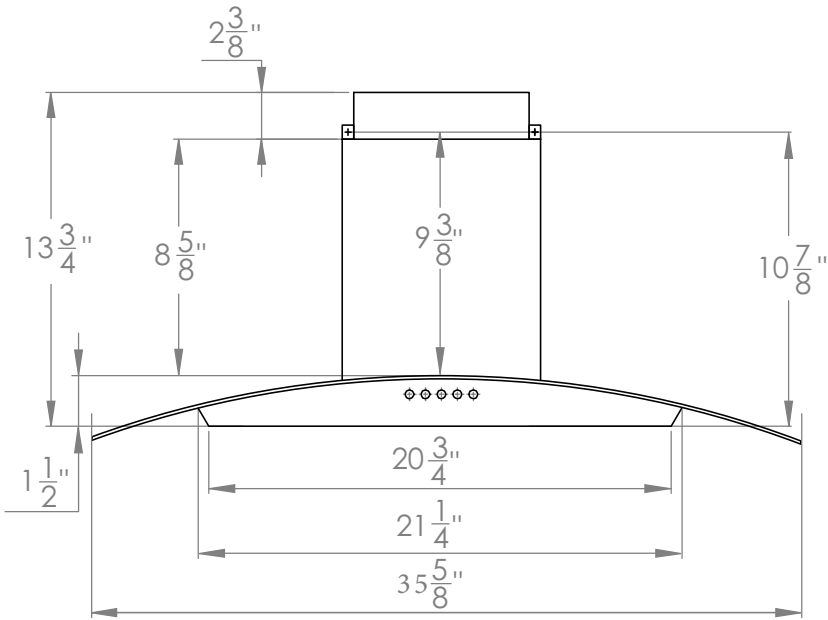

WM-600SS-36

TOP

FRONT

SIDE

CHIMNEY COVERS

All measurements are in inches