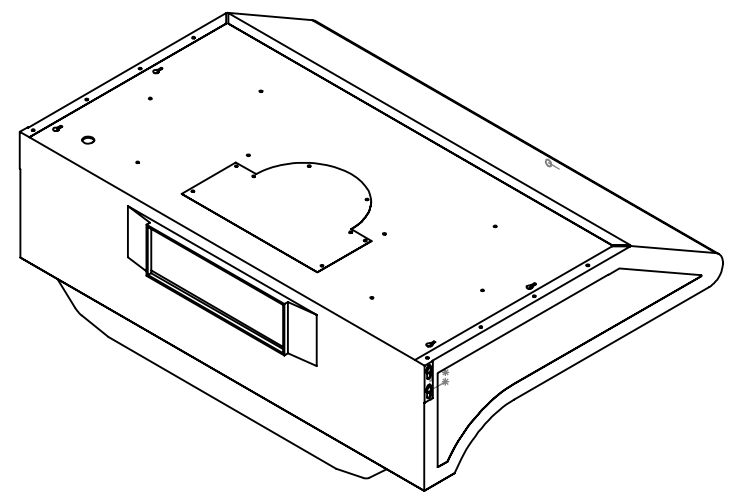

UC-C395SS-36

Location for wall plug

TOP

FRONT

SIDE

Grease Tray

All measurements in inches

UC-C395SS-36

Vertical Adapter

FRONT

SIDE

Horizontal Adapter

BACK

SIDE

All measurements are in inches