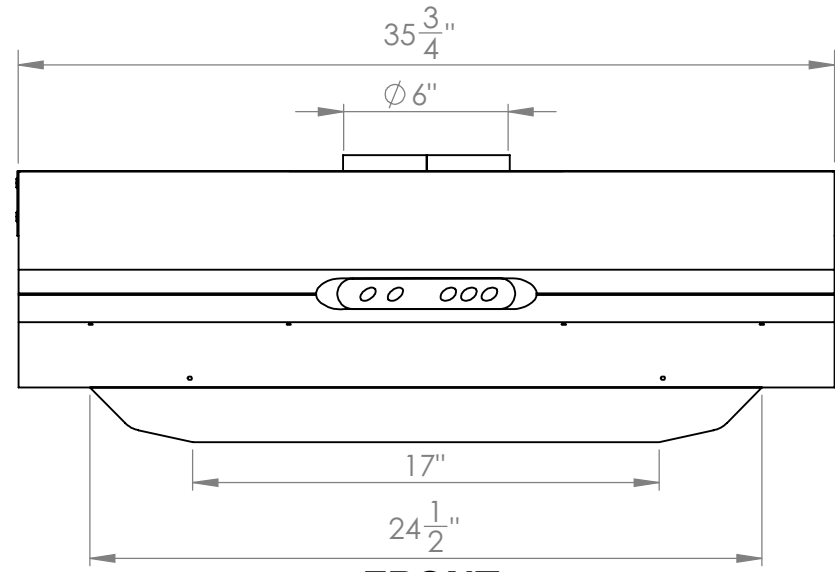

UC-C395SS-36

Location for wall plug

TOP

FRONT

SIDE

Grease Tray

All measurements in inches

UC-C395SS-36

Vertical Adapter

FRONT

SIDE

Horizontal Adapter

BACK

SIDE

All measurements are in inches