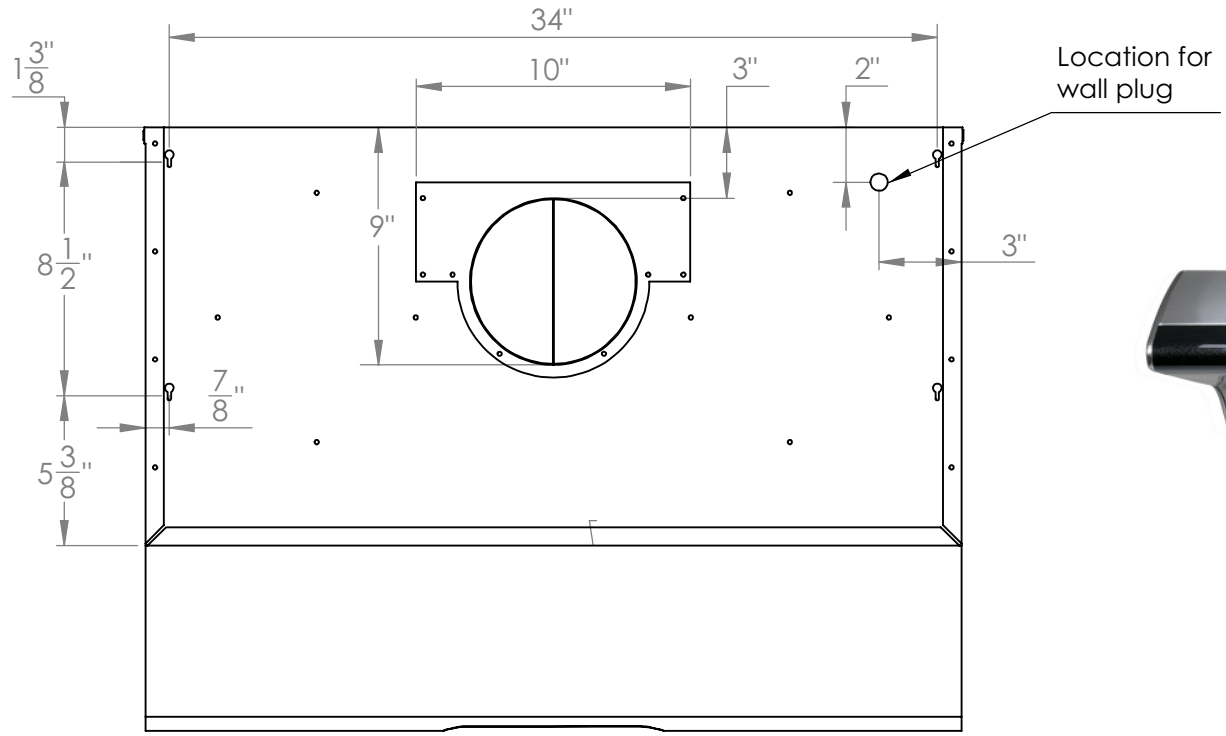

UC-C395SS-36

Location for wall plug

TOP

FRONT

SIDE

Grease Tray

All measurements in inches

UC-C395SS-36

Vertical Adapter

FRONT

SIDE

Horizontal Adapter

BACK

SIDE

All measurements are in inches