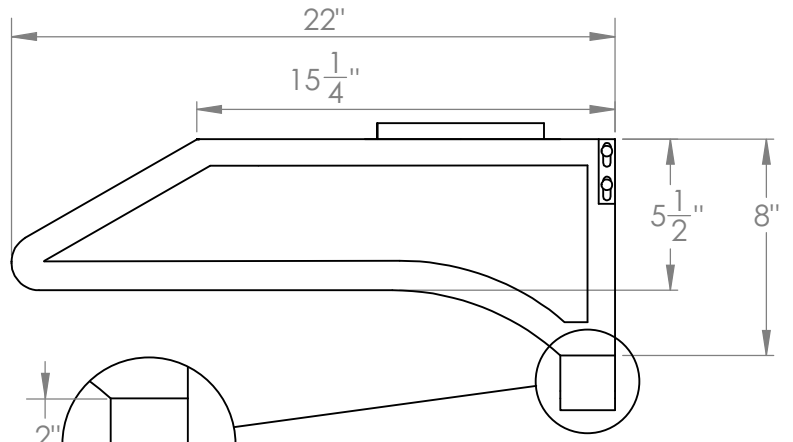

UC-C395SS-36

Location for wall plug

TOP

FRONT

SIDE

Grease Tray

All measurements in inches

UC-C395SS-36

Vertical Adapter

FRONT

SIDE

Horizontal Adapter

BACK

SIDE

All measurements are in inches