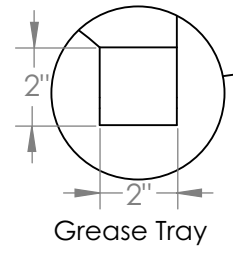

UC-C395SS-36

Location for wall plug

TOP

FRONT

SIDE

Grease Tray

All measurements in inches

UC-C395SS-36

Vertical Adapter

FRONT

SIDE

Horizontal Adapter

BACK

SIDE

All measurements are in inches