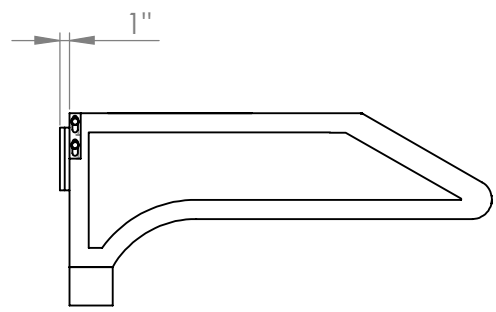

UC-C395SS-36

Location for wall plug

TOP

FRONT

SIDE

Grease Tray

All measurements in inches

UC-C395SS-36

Vertical Adapter

FRONT

SIDE

Horizontal Adapter

BACK

SIDE

All measurements are in inches