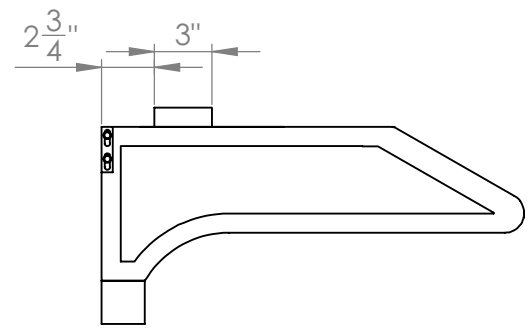

UC-C395SS-36

Location for wall plug

TOP

FRONT

SIDE

Grease Tray

All measurements in inches

UC-C395SS-36

Vertical Adapter

FRONT

SIDE

Horizontal Adapter

BACK

SIDE

All measurements are in inches