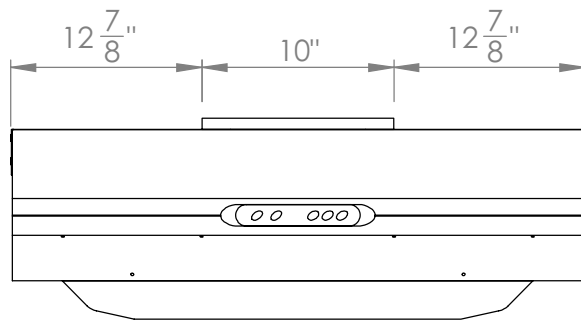

UC-C395SS-36

Location for wall plug

TOP

FRONT

SIDE

Grease Tray

All measurements in inches

UC-C395SS-36

Vertical Adapter

FRONT

SIDE

Horizontal Adapter

BACK

SIDE

All measurements are in inches