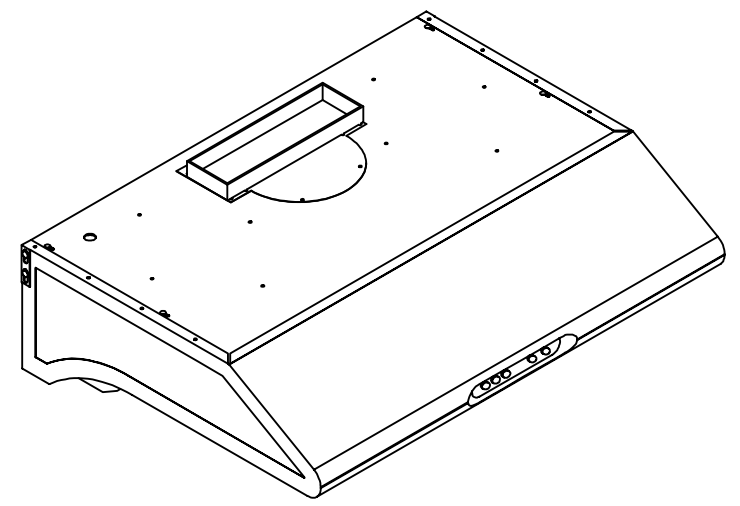

UC-C395SS-36

Location for wall plug

TOP

FRONT

SIDE

Grease Tray

All measurements in inches

UC-C395SS-36

Vertical Adapter

FRONT

SIDE

Horizontal Adapter

BACK

SIDE

All measurements are in inches