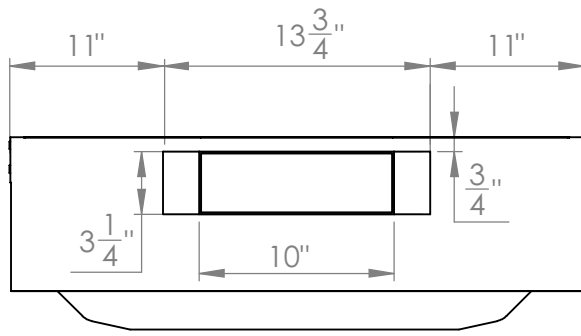

UC-C395SS-36

Location for wall plug

TOP

FRONT

SIDE

Grease Tray

All measurements in inches

UC-C395SS-36

Vertical Adapter

FRONT

SIDE

Horizontal Adapter

BACK

SIDE

All measurements are in inches