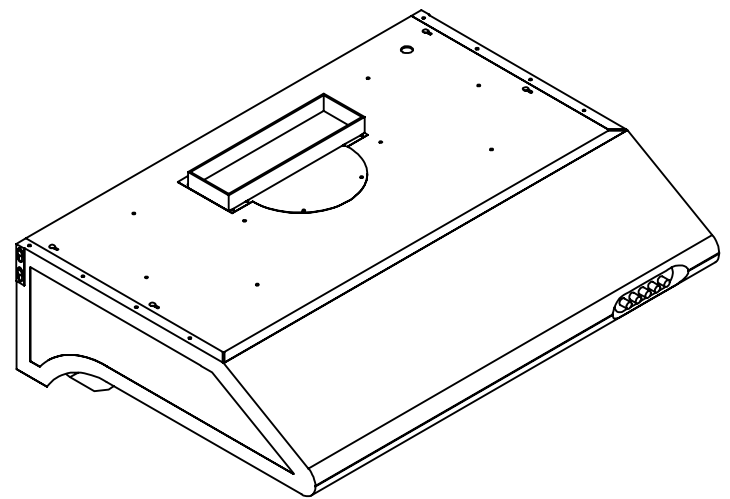

# UC-C190SS-30

Location for wall plug

**TOP**

**FRONT**

**SIDE**

Grease Tray

All measurements are in inches

# UC-C190SS-30

## Horizontal Adapter

**BACK**

**SIDE**

All measurements are in inches