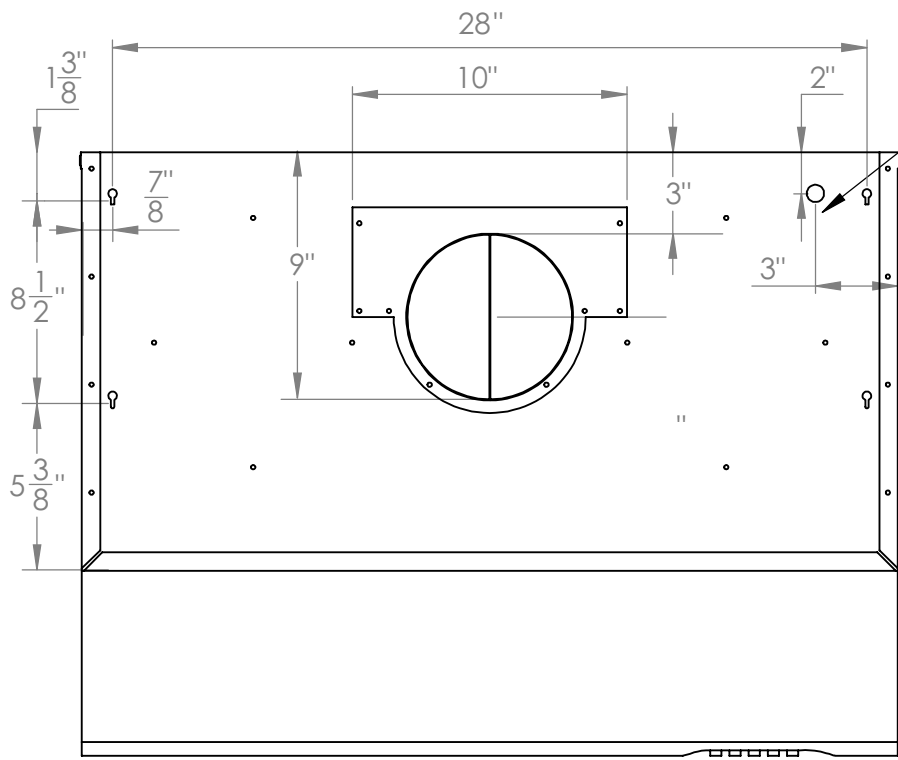

# UC-C190SS-30

Location for wall plug

**TOP**

**FRONT**

**SIDE**

Grease Tray

All measurements are in inches

# UC-C190SS-30

## Horizontal Adapter

**BACK**

**SIDE**

All measurements are in inches