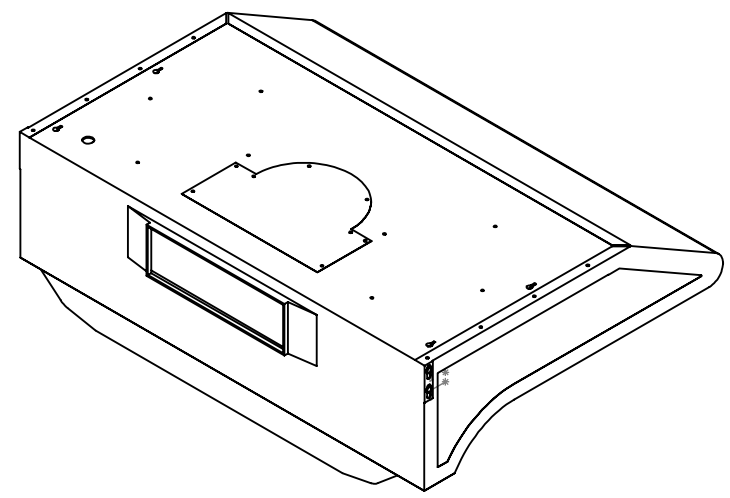

# UC-C190SS-30

Location for wall plug

**TOP**

**FRONT**

**SIDE**

Grease Tray

All measurements are in inches

## Vertical Adapter

**FRONT**

**SIDE**

## Horizontal Adapter

**BACK**

**SIDE**

All measurements are in inches