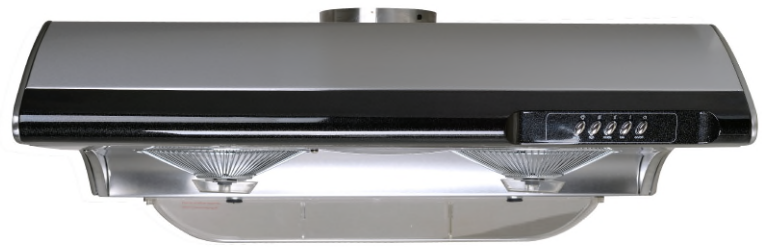

# UC-C190SS-30

Location for wall plug

**TOP**

**FRONT**

**SIDE**

Grease Tray

All measurements are in inches

# UC-C190SS-30

## Vertical Adapter

**FRONT**

**SIDE**