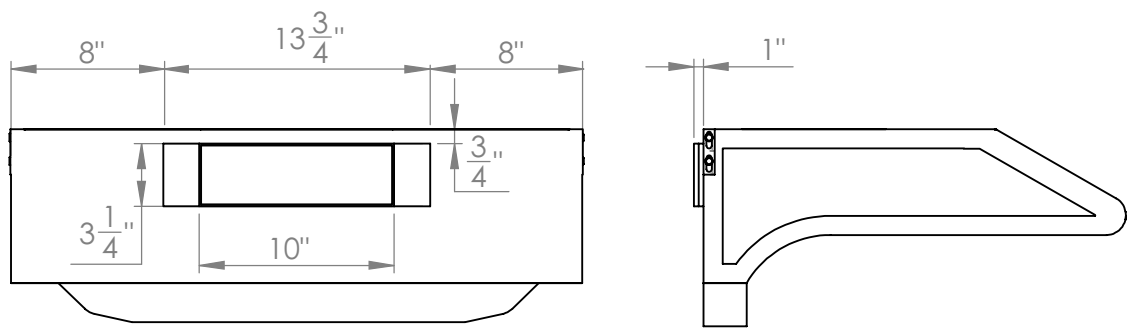

# UC-C190SS-30

Location for wall plug

**TOP**

**FRONT**

**SIDE**

Grease Tray

All measurements are in inches

## Vertical Adapter

**FRONT**

**SIDE**

## Horizontal Adapter

**BACK**

**SIDE**

All measurements are in inches