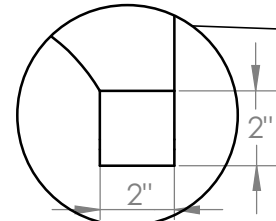

# UC-C190SS-30

Location for wall plug

**TOP**

**FRONT**

**SIDE**

Grease Tray

All measurements are in inches

## Horizontal Adapter

**BACK**

**SIDE**

All measurements are in inches