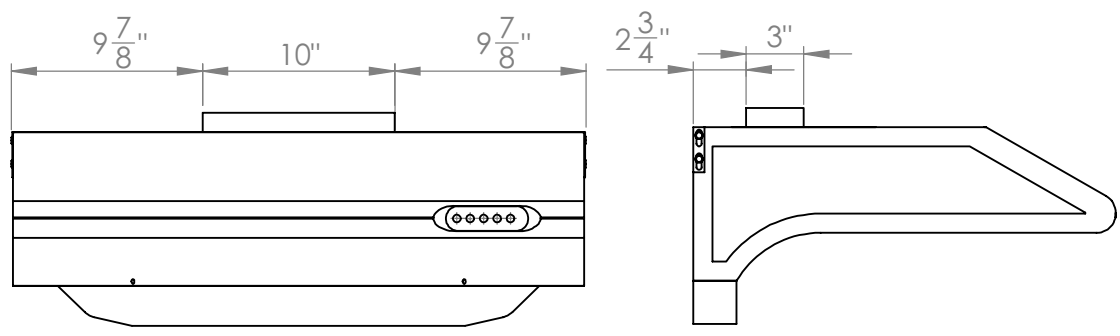

# UC-C190SS-30

Location for wall plug

**TOP**

**FRONT**

**SIDE**

Grease Tray

All measurements are in inches

# UC-C190SS-30

## Vertical Adapter

**FRONT**

**SIDE**

## Horizontal Adapter

**BACK**

**SIDE**

All measurements are in inches