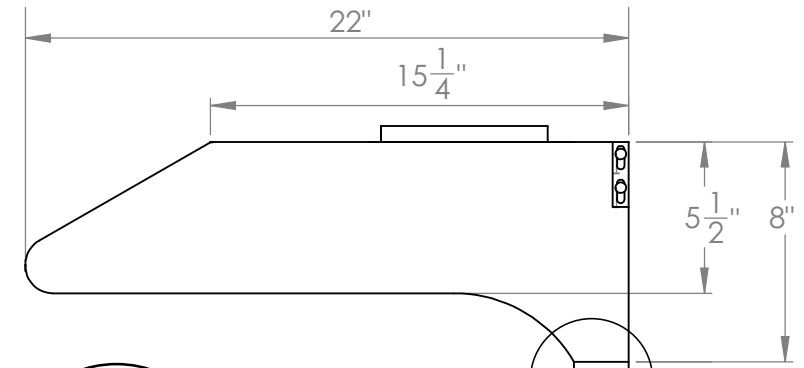

# UC-C190SS-30

Location for wall plug

**TOP**

**FRONT**

**SIDE**

Grease Tray

All measurements are in inches

# UC-C190SS-30

## Horizontal Adapter

**BACK**

**SIDE**

All measurements are in inches