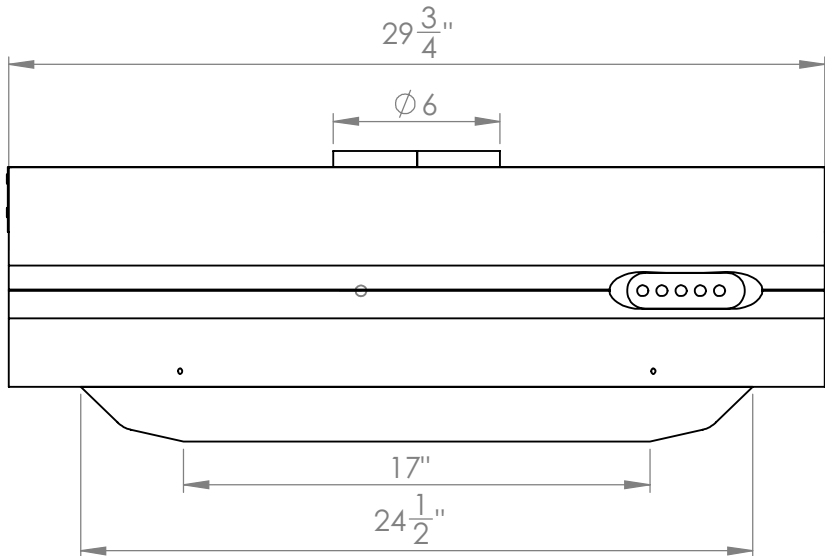

# UC-C190SS-30

Location for wall plug

**TOP**

**FRONT**

**SIDE**

Grease Tray

All measurements are in inches

# UC-C190SS-30

## Vertical Adapter

**FRONT**

**SIDE**

## Horizontal Adapter

**BACK**

**SIDE**

All measurements are in inches