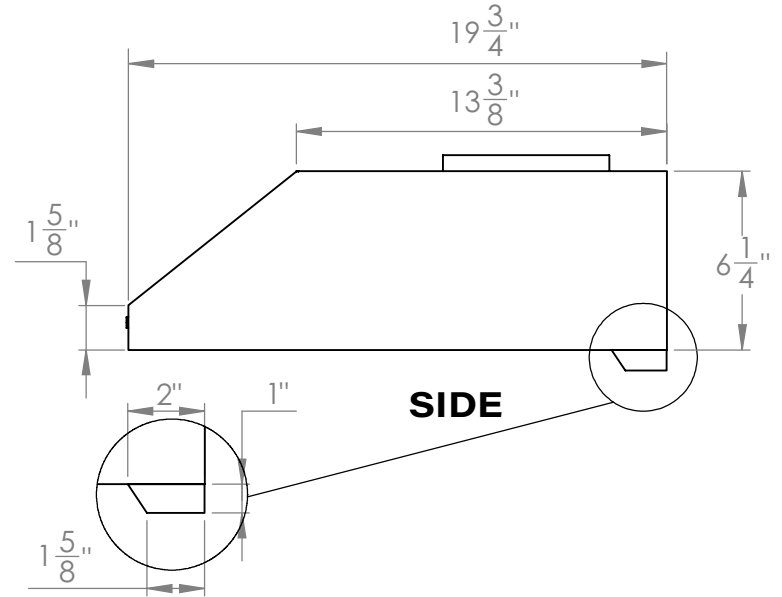

UC-C100SS-30

TOP

FRONT

SIDE

Grease Tray

All measurements are in inches