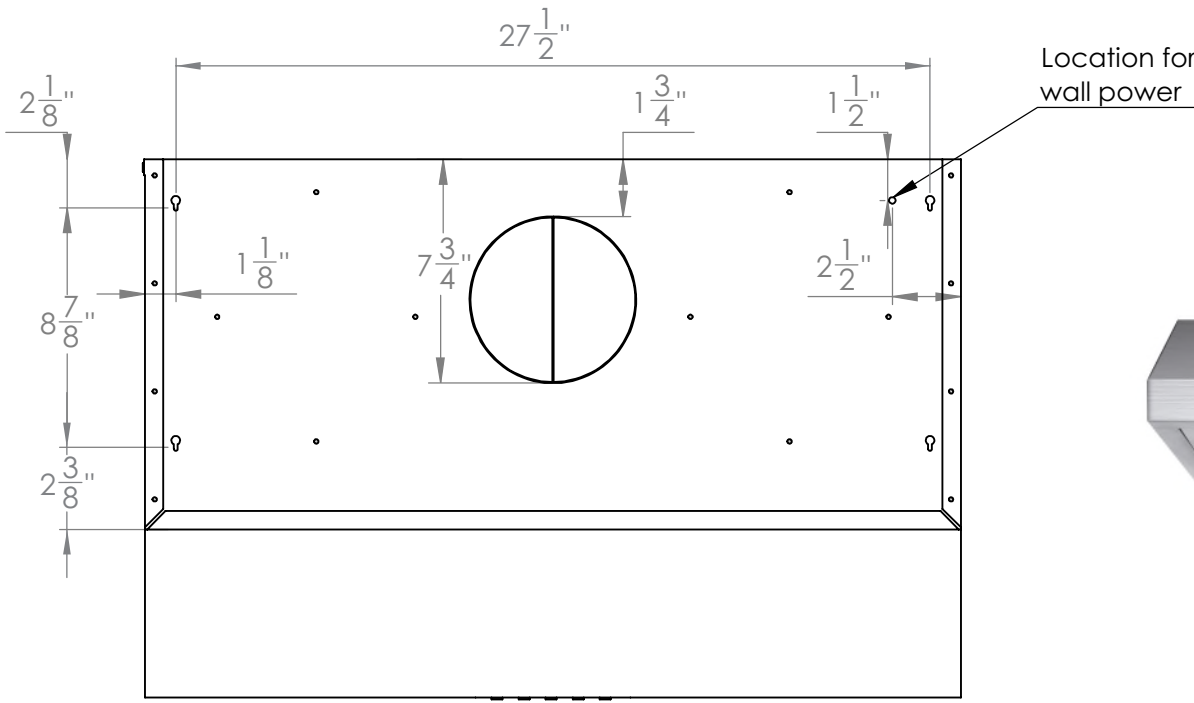

UC-C100SS-30

TOP

FRONT

SIDE

Grease Tray

All measurements are in inches