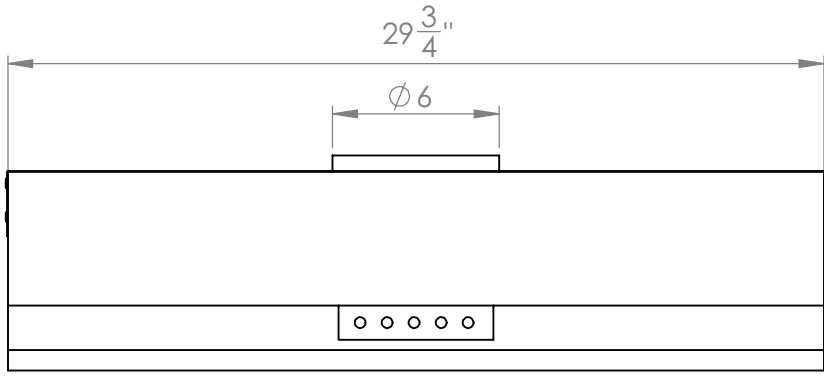

UC-C100SS-30

TOP

FRONT

SIDE

Grease Tray

All measurements are in inches