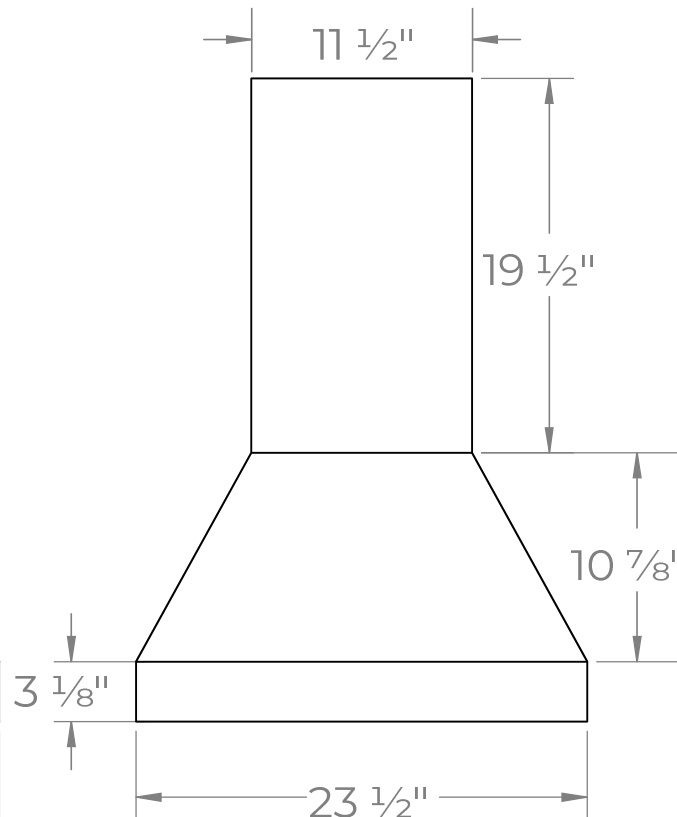

IS-500SS-36

TOP

CHIMNEY COVERS

All measurements are in inches

FRONT

SIDE