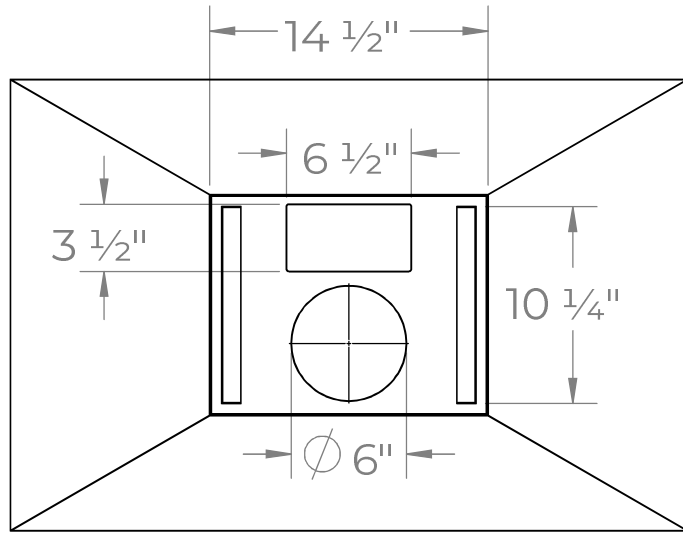

IS-500SS-36

TOP

CHIMNEY COVERS

All measurements are in inches

FRONT

SIDE