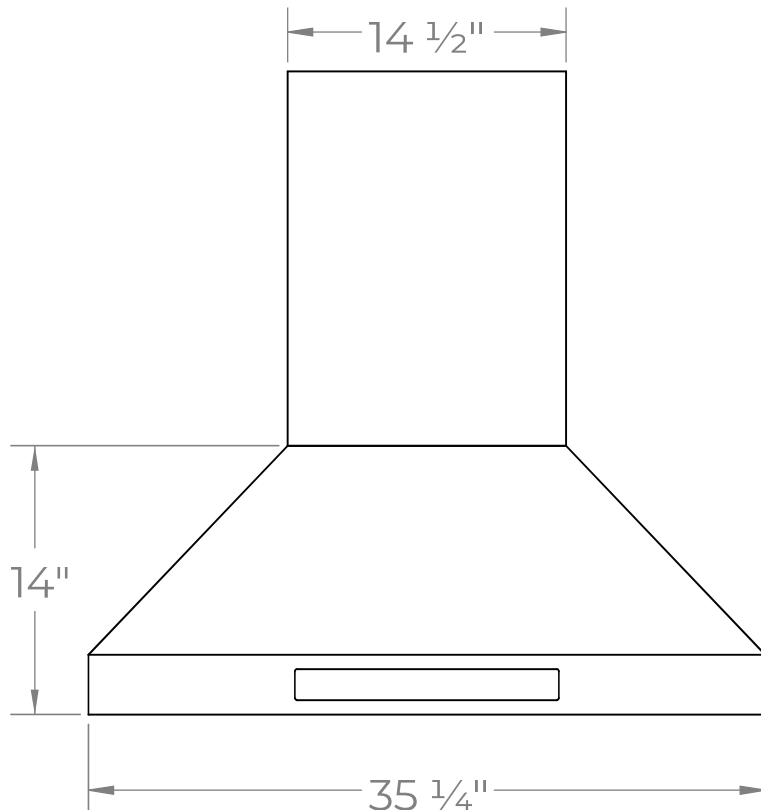

IS-500SS-36

TOP

CHIMNEY COVERS

All measurements are in inches

FRONT

SIDE