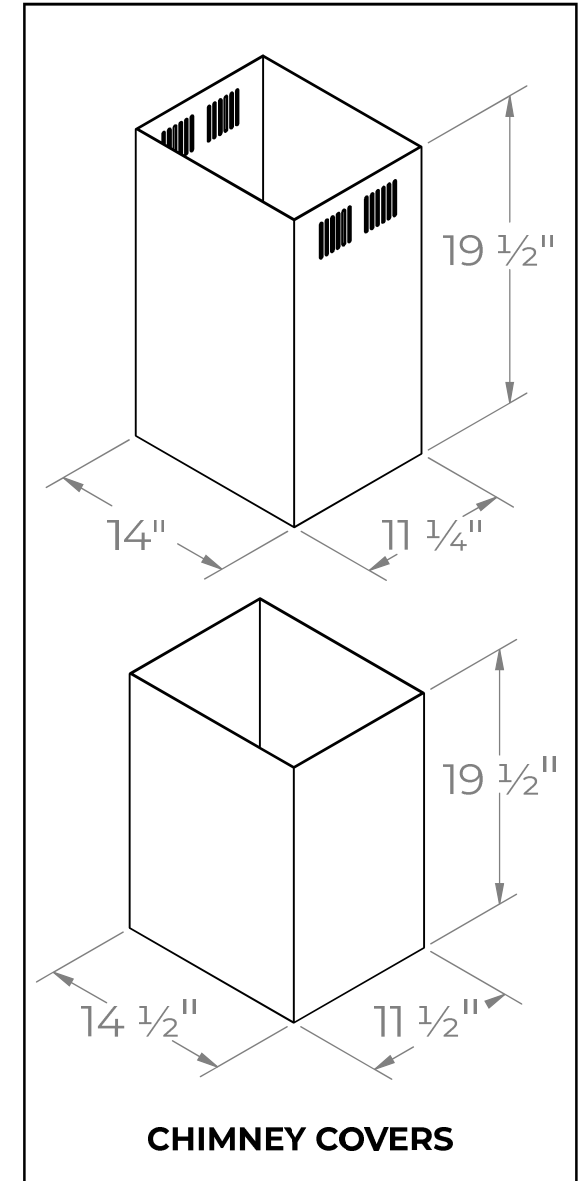

IS-500SS-36

TOP

CHIMNEY COVERS

All measurements are in inches

FRONT

SIDE