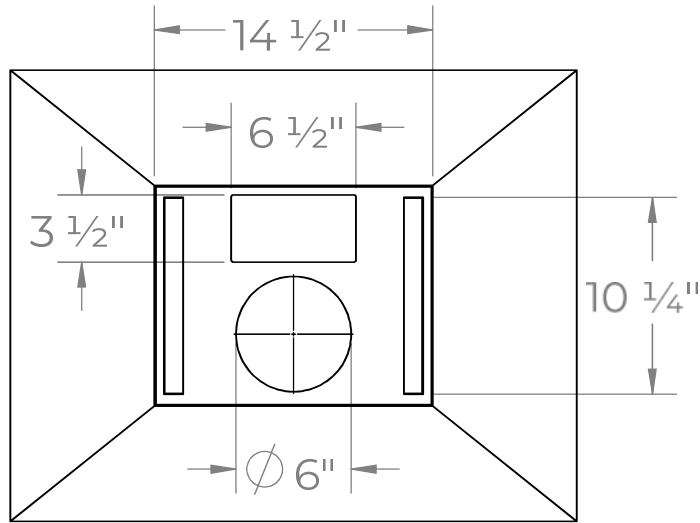

IS-500SS-30

TOP

FRONT

SIDE

CHIMNEY COVERS

All measurements are in inches