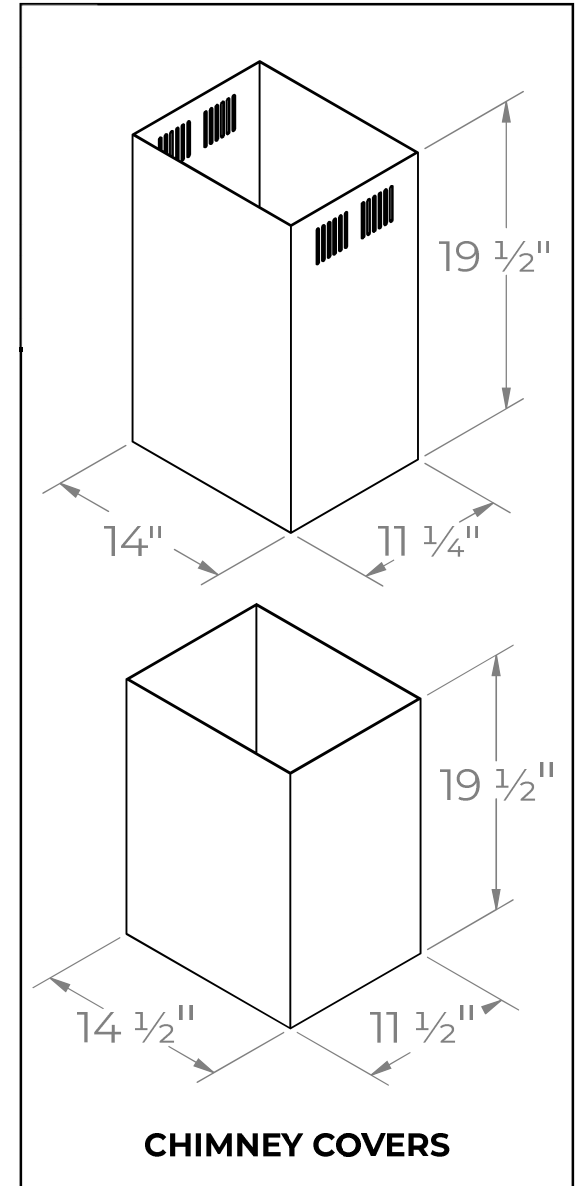

IS-500SS-30

TOP

FRONT

SIDE

CHIMNEY COVERS

All measurements are in inches