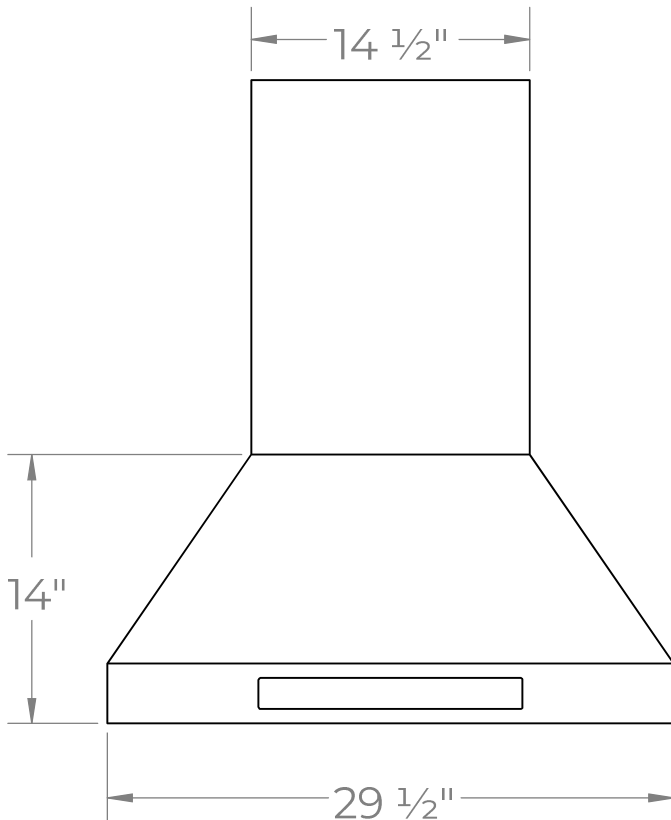

IS-500SS-30

TOP

FRONT

SIDE

CHIMNEY COVERS

All measurements are in inches