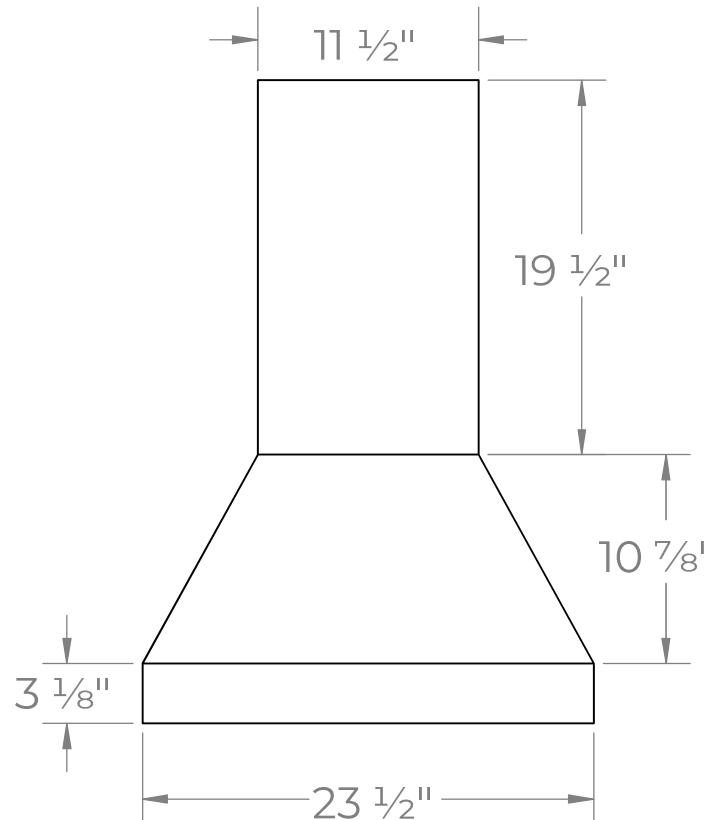

IS-500SS-30

TOP

FRONT

SIDE

CHIMNEY COVERS

All measurements are in inches