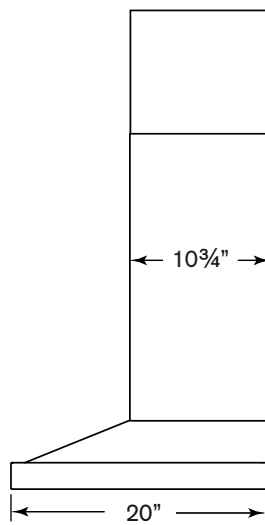

A sleek, low-profile design enhanced by a dazzling new finish. Create a signature look and focal point in any personalized kitchen with this stunning black stainless chimney hood.

FEATURES	
Control type	3-speed Capacitive Touch
Delay off	no
Filter Clean Reminder	yes
Heat Sentry™	no
ADA Capable	no
Lighting	2-level halogen (included)
Grease Filters	Micro Mesh (Qty. 2)
Installation Hardware	Included
ENERGY STAR®	no
Duct Size	Vertical 6" round or 3¼" x 10" Horizontal 3¼" x 10"
AC INPUT	
120V, 60 Hz - 4.8 AMPS	
OPTIONAL ACCESSORIES	
Flue extension for 10-ft ceilings	FXE54BLS
Non-duct kit	HRKMBLS
Non-duct filters	FILTERECM (Qty. 2)
Air flow reducer for 6" round adapter	ARP6
Air flow reducer for 3¼" x 10"	ARP310
MOUNTING HEIGHT	
24-in. to 30-in. from cooktop to bottom of hood	
LIMITED WARRANTY	
1-year See installation manual for full warranty text.	
FOR INDOOR USE ONLY	

SIZE	BLACK STAINLESS	GREASE FILTERS (replacement)
30-in.	EW5430BLS	99010355
36-in.	EW5436BLS	99010355

SPECIFICATION SHEET  
**EW54 SERIES**

HVI-2100 CERTIFIED RATINGS comply with new testing technologies and procedures prescribed by the Home Ventilating Institute, for off-the-shelf products, as they are available to consumers. Product performance is rated at 0.1 in. static pressure, based on tests conducted in AMCA's state-of-the-art test laboratory. Sones are a measure of humanly-perceived loudness, based on laboratory measurements.

EW54d180323

PERFORMANCE						
Duct Orientation	Size	Damper	Sones		CFM @ 0.1 Ps	
			Working Speed	High speed	Working Speed	High speed
Vertical	3¼-in. x 10-in.	Included	1.4	11.5	200	550
Vertical	6-in. round	Included	1.5	12	180	500
Horizontal	3¼-in. x 10-in.	Included	1.3	10.5	180	500