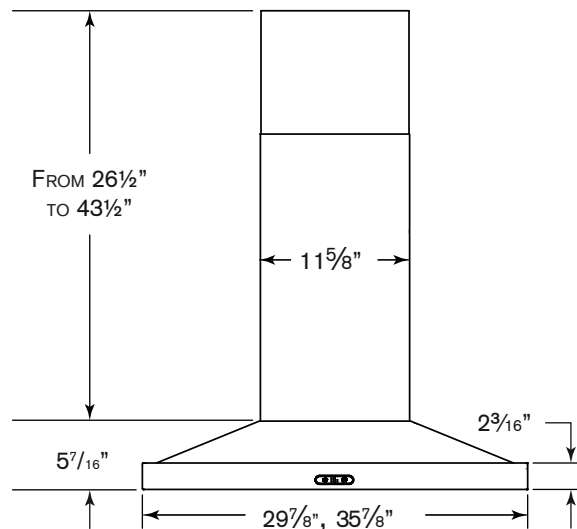

A sleek, low-profile design enhanced by a dazzling new finish. Create a signature look and focal point in any personalized kitchen with this stunning black stainless chimney hood.

FEATURES	
Control type	3-speed Capacitive Touch
Delay off	no
Filter Clean Reminder	yes
Heat Sentry™	no
ADA Capable	no
Lighting	2-level halogen (included)
Grease Filters	Micro Mesh (Qty. 2)
Installation Hardware	Included
ENERGY STAR®	no
Duct Size	Vertical 6" round or 3¼" x 10" Horizontal 3¼" x 10"
AC INPUT	
120V, 60 Hz - 4.8 AMPS	
OPTIONAL ACCESSORIES	
Flue extension for 10-ft ceilings	FXE54BLS
Non-duct kit	HRKMBLS
Non-duct filters	FILTERECM (Qty. 2)
Air flow reducer for 6" round adapter	ARP6
Air flow reducer for 3¼" x 10"	ARP310
MOUNTING HEIGHT	
24-in. to 30-in. from cooktop to bottom of hood	
LIMITED WARRANTY	
1-year See installation manual for full warranty text.	
FOR INDOOR USE ONLY	

SIZE	BLACK STAINLESS	GREASE FILTERS (replacement)
30-in.	EW5430BLS	99010355
36-in.	EW5436BLS	99010355

SPECIFICATION SHEET  
**EW54 SERIES**

HVI-2100 CERTIFIED RATINGS comply with new testing technologies and procedures prescribed by the Home Ventilating Institute, for off-the-shelf products, as they are available to consumers. Product performance is rated at 0.1 in. static pressure, based on tests conducted in AMCA's state-of-the-art test laboratory. Sones are a measure of humanly-perceived loudness, based on laboratory measurements.

EW54d180323

PERFORMANCE						
Duct Orientation	Size	Damper	Sones		CFM @ 0.1 Ps	
			Working Speed	High speed	Working Speed	High speed
Vertical	3¼-in. x 10-in.	Included	1.4	11.5	200	550
Vertical	6-in. round	Included	1.5	12	180	500
Horizontal	3¼-in. x 10-in.	Included	1.3	10.5	180	500