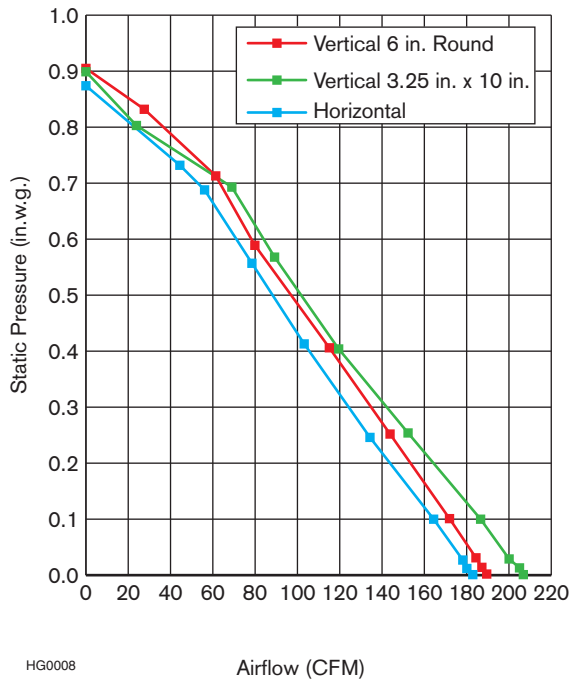

PERFORMANCE						
Duct Orientation	Size	Damper	Sones		CFM @ 0.1 Ps	
			Working Speed	High speed	Working Speed	High speed
Vertical	3¼-in. x 10-in.	Included	1.4	11.5	200	550
Vertical	6-in. round	Included	1.5	12	180	500
Horizontal	3¼-in. x 10-in.	Included	1.3	10.5	180	500

Airflow Performance at Working Speed