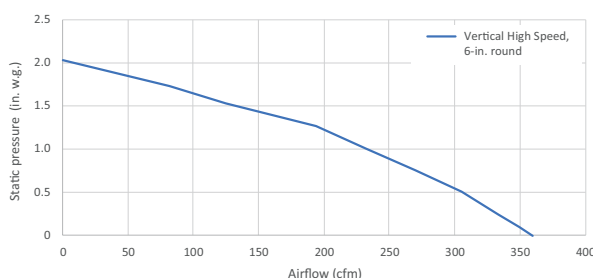

Featuring timeless design that has become an icon of European style, this chimney hood offers bright LED lighting that illuminates the cooktop.

SIZE	MODEL NO.	GREASE FILTERS (replacement)	NON-DUCTED CHARCOAL FILTERS
29-1/2-in.	BW5030SSL	S97018027 (set of 2)	ROUNDFILTER
35-7/16-in.	BW5036SSL	S97018028 (set of 3)	ROUNDFILTER

HVI PERFORMANCE									
Duct Orientation	Size	Damper	Sones			CFM			
			Normal	Medium*	High	Normal	Medium*	High 0.25 in. w.g.	High 0.1 in. w.g.
Round - Vertical	6 in.	Included	1.5	3.5	8.0	130	220	330	350

FEATURES	
Max. Blower Airflow	380 CFM*
Finish	430 Stainless Steel no. 4 Brushed
Wall Mount	Yes
Telescopic Flue	Yes - Accomodates 8-ft. to 9-ft. ceilings
Convertible to non-ducted operation	Yes - Non-Duct Kit RK58 sold separately
Blower type	Single, Centrifugal
Cord-connected	Yes
Control type	5-Pushbuttons • Blower on-off • Blower low speed • Blower medium speed • Blower high speed • Light on-off
Lighting	2 x LED Modules 5.5 W, (included)
Grease Filters	Dishwasher-safe with quick-release latch

AC INPUT
120V, 60 Hz - 2.6 AMPS

OPTIONAL ACCESSORIES (sold separately)

Flue Extension for 10-ft. ceiling	FXN58SS
Non-Duct Kit	RK58

MINIMUM MOUNTING HEIGHT

30-in. from cooktop to bottom of hood

LIMITED WARRANTY

1-year

FOR INDOOR USE ONLY

SPECIFICATION SHEET
BW50 SERIES

HVI-2100 CERTIFIED RATINGS comply with new testing technologies and procedures prescribed by the Home Ventilating Institute, for off-the-shelf products, as they are available to consumers. Product performance is rated at 0.1 in. static pressure, based on tests conducted in AMCA's state-of-the-art test laboratory. Sones are a measure of humanly-perceived loudness, based on laboratory measurements. * Where noted performance rating is not HVI certified but was established in accordance with HVI Standardized test procedure.