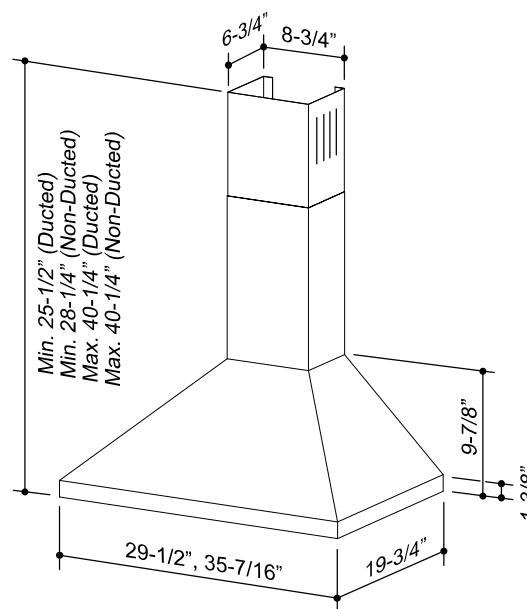

| HVI PERFORMANCE  |       |          |        |         |      |        |         |                    |                   |
|------------------|-------|----------|--------|---------|------|--------|---------|--------------------|-------------------|
| Duct Orientation | Size  | Damper   | Sones  |         |      | CFM    |         |                    |                   |
|                  |       |          | Normal | Medium* | High | Normal | Medium* | High 0.25 in. w.g. | High 0.1 in. w.g. |
| Round - Vertical | 6 in. | Included | 1.5    | 3.5     | 8.0  | 130    | 220     | 330                | 350               |

**AC INPUT**  
120V, 60 Hz - 2.6 AMPS

**OPTIONAL ACCESSORIES (sold separately)**

|                                   |         |
|-----------------------------------|---------|
| Flue Extension for 10-ft. ceiling | FXN58SS |
| Non-Duct Kit                      | RK58    |

**MINIMUM MOUNTING HEIGHT**

30-in. from cooktop to bottom of hood

**LIMITED WARRANTY**

1-year

**FOR INDOOR USE ONLY**

SPECIFICATION SHEET  
**BW50 SERIES**

HVI-2100 CERTIFIED RATINGS comply with new testing technologies and procedures prescribed by the Home Ventilating Institute, for off-the-shelf products, as they are available to consumers. Product performance is rated at 0.1 in. static pressure, based on tests conducted in AMCA's state-of-the-art test laboratory. Sones are a measure of humanly-perceived loudness, based on laboratory measurements. \* Where noted performance rating is not HVI certified but was established in accordance with HVI Standardized test procedure.