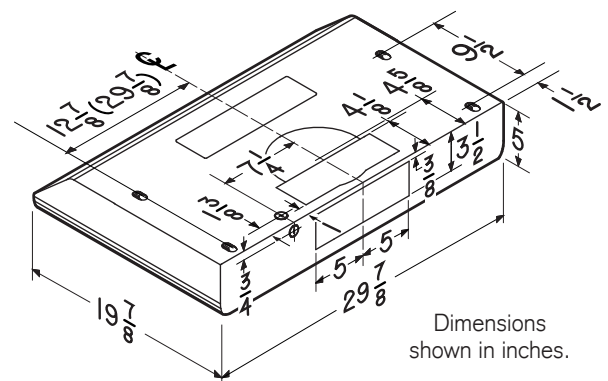

The slim and refined lines of Sahale bring a refreshing change to today's kitchens. Bright Halogen lighting complements your cooking experience and two fan speeds make cooking more enjoyable.

SIZE	WHITE	BLACK	STAINLESS	GREASE FILTERS (replacement)	NON-DUCTED FILTERS
30-in.	BKSH130WW	BKSH130BL	BKSH130SS	HPFAMM30 (Type C1/C2)	HPF30 (Type Xc)

PERFORMANCE						
Duct Orientation	Size	Damper	Sones		CFM @ 0.1 Ps	
			Normal	High	Normal	High
Vertical - Rectangular	3¼-in. x 10-in.	Included	1.5	5.0	140	230
Horizontal - Rectangular	3¼-in. x 10-in.	Included	1.5	5.0	110	210
Round - Vertical	7-in.	Sold Separately	1.5	5.0	150	250

FEATURES	
Control type	2-speed Deluxe Rocker
Delay off	no
Filter Clean Reminder	no
Heat Sentry™	no
ADA Capable	yes
Lighting	2-level 50W Halogen (included)
Grease Filters	Micro Mesh (Qty. 2)
Installation Hardware	EZ1 brackets
ENERGY STAR®	no
Recirculation	Non-ducted filters sold separately
AC INPUT	
120V, 60 Hz - 1.4 AMPS	
OPTIONAL ACCESSORIES	
7-in. Round Damper	BP87
MOUNTING HEIGHT	
18-in. to 24-in. from cooktop to bottom of hood	
LIMITED WARRANTY	
1-year	
FOR INDOOR USE ONLY	

SPECIFICATION SHEET

SAHALE - BKSH1 SERIES

HVI-2100 CERTIFIED RATINGS comply with new testing technologies and procedures prescribed by the Home Ventilating Institute, for off-the-shelf products, as they are available to consumers. Product performance is rated at 0.1 in. static pressure, based on tests conducted in AMCA's state-of-the-art test laboratory. Sones are a measure of humanly-perceived loudness, based on laboratory measurements.

Broan-NuTone LLC
Broan-NuTone Canada ULC