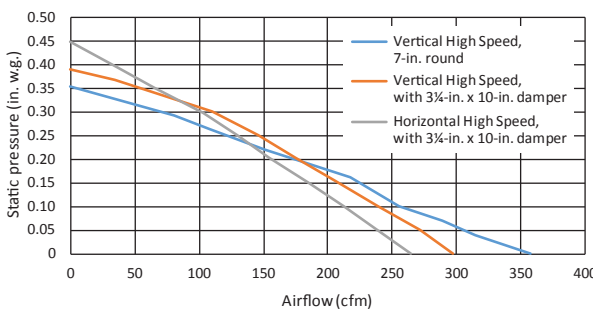

The slim and refined lines of Sahale bring a refreshing change to today's kitchens. Bright Halogen lighting complements your cooking experience and two fan speeds make cooking more enjoyable.

SIZE	WHITE	BLACK	STAINLESS	GREASE FILTERS (replacement)	NON-DUCTED FILTERS
30-in.	BKSH130WW	BKSH130BL	BKSH130SS	HPFAMM30 (Type C1/C2)	HPF30 (Type Xc)

PERFORMANCE						
Duct Orientation	Size	Damper	Sones		CFM @ 0.1 Ps	
			Normal	High	Normal	High
Vertical - Rectangular	3¼-in. x 10-in.	Included	1.5	5.0	140	230
Horizontal - Rectangular	3¼-in. x 10-in.	Included	1.5	5.0	110	210
Round - Vertical	7-in.	Sold Separately	1.5	5.0	150	250

FEATURES	
Control type	2-speed Deluxe Rocker
Delay off	no
Filter Clean Reminder	no
Heat Sentry™	no
ADA Capable	yes
Lighting	2-level 50W Halogen (included)
Grease Filters	Micro Mesh (Qty. 2)
Installation Hardware	EZ1 brackets
ENERGY STAR®	no
Recirculation	Non-ducted filters sold separately
AC INPUT	
120V, 60 Hz - 1.4 AMPS	
OPTIONAL ACCESSORIES	
7-in. Round Damper	BP87
MOUNTING HEIGHT	
18-in. to 24-in. from cooktop to bottom of hood	
LIMITED WARRANTY	
1-year	
FOR INDOOR USE ONLY	

SPECIFICATION SHEET

SAHALE - BKSH1 SERIES

HVI-2100 CERTIFIED RATINGS comply with new testing technologies and procedures prescribed by the Home Ventilating Institute, for off-the-shelf products, as they are available to consumers. Product performance is rated at 0.1 in. static pressure, based on tests conducted in AMCA's state-of-the-art test laboratory. Sones are a measure of humanly-perceived loudness, based on laboratory measurements.

Broan-NuTone LLC
Broan-NuTone Canada ULC