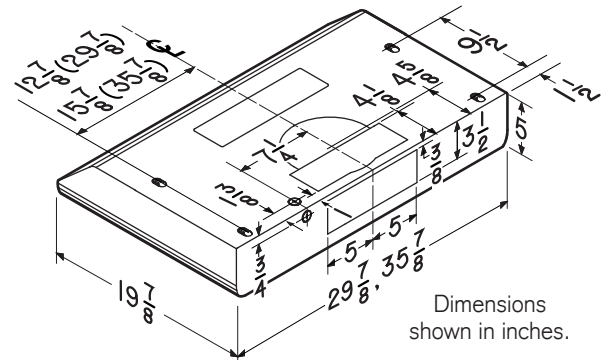

FOR INDOOR USE ONLY

Dimensions shown in inches.

30-IN. WIDTH HOODS	36-IN. WIDTH HOODS

HVI-2100 CERTIFIED RATINGS comply with new testing technologies and procedures prescribed by the Home Ventilating Institute, for off-the-shelf products, as they are available to consumers. Product performance is rated at 0.1 in. static pressure, based on tests conducted in AMCA's state-of-the-art test laboratory. Sones are a measure of humanly-perceived loudness, based on laboratory measurements.