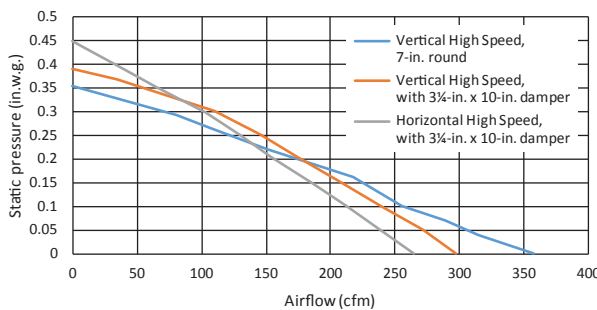

30-IN. WIDTH HOODS	36-IN. WIDTH HOODS

HVI-2100 CERTIFIED RATINGS comply with new testing technologies and procedures prescribed by the Home Ventilating Institute, for off-the-shelf products, as they are available to consumers. Product performance is rated at 0.1 in. static pressure, based on tests conducted in AMCA's state-of-the-art test laboratory. Sones are a measure of humanly-perceived loudness, based on laboratory measurements.

99045743B

Broan-NuTone LLC |
Broan-NuTone Canada ULC |