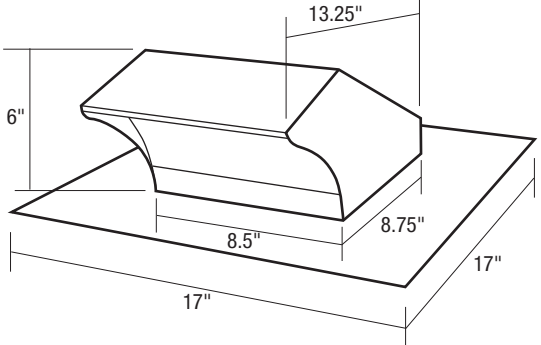

SPECIFICATIONS
ROOF CAPS
 ACCESSORIES

ROOF CAPS

Model PRC6R
 Fits up to 6" round duct
 Backdraft damper with bird screen
 22 gauge galvanized steel construction

Model PRC8R
 Fits up to 8" round duct
 Backdraft damper with bird screen
 22 gauge galvanized steel construction

Model PRC10R
 Fits up to 10" round duct
 Backdraft damper with bird screen
 22 gauge galvanized steel construction

PROJECT					ARCHITECT				
LOCATION					ENGINEER				
CONTRACTOR					SUBMITTED BY			DATE	