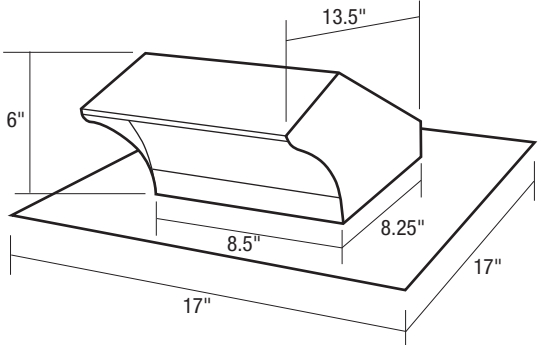

SPECIFICATIONS
ROOF CAPS
 ACCESSORIES

ROOF CAPS

Model PRC6R
 Fits up to 6" round duct
 Backdraft damper with bird screen
 22 gauge galvanized steel construction

Model PRC8R
 Fits up to 8" round duct
 Backdraft damper with bird screen
 22 gauge galvanized steel construction

Model PRC10R
 Fits up to 10" round duct
 Backdraft damper with bird screen
 22 gauge galvanized steel construction

PROJECT					ARCHITECT				
LOCATION					ENGINEER				
CONTRACTOR					SUBMITTED BY			DATE	