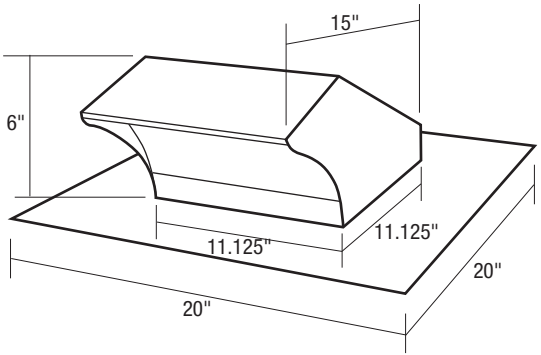

SPECIFICATIONS
ROOF CAPS
 ACCESSORIES

ROOF CAPS

Model PRC6R
 Fits up to 6" round duct
 Backdraft damper with bird screen
 22 gauge galvanized steel construction

Model PRC8R
 Fits up to 8" round duct
 Backdraft damper with bird screen
 22 gauge galvanized steel construction

Model PRC10R
 Fits up to 10" round duct
 Backdraft damper with bird screen
 22 gauge galvanized steel construction

PROJECT					ARCHITECT				
LOCATION					ENGINEER				
CONTRACTOR					SUBMITTED BY			DATE	