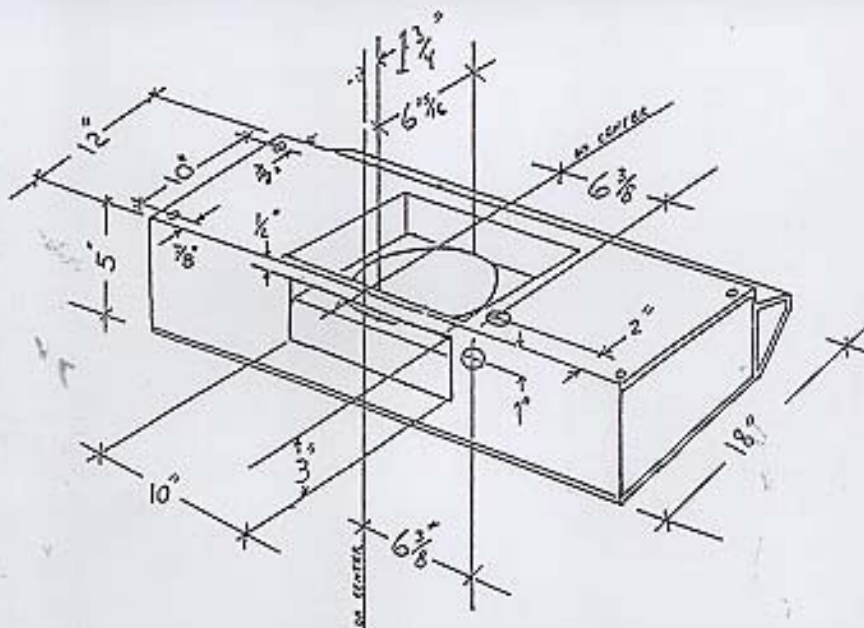

The ValuLine Plus 1600 EZV

BY UNIVERSAL METAL INDUSTRIES, INC

The 7" round ducting option offers 200 CFM. 3 1/4" x 10" options offer 160 CFM. Ductless option requires no venting outside.

The 1600 EZV includes simple picture instructions for installation. There are no metal knock-outs to fight with when changing venting options.

Model Number	1620EZV	1621EZV	1624EZV	1630EZV	1636EZV	1642EZV	1648EZV
Width	20"	21"	24"	30"	36"	42"	48"
2-Speed Fan Control	✓	✓	✓	✓	✓	✓	✓
4-Way Venting	✓	✓	✓	✓	✓	✓	✓
Exhaust Rating (CFM)	160-200	160-200	160-200	160-200	160-200	160-200	160-200
Sone Rating	5.5	5.5	5.5	5.5	5.5	5.5	5.5
Rocker Switches	✓	✓	✓	✓	✓	✓	✓
Concealed Cooktop Light	✓	✓	✓	✓	✓	✓	✓
Powder Coated Finish	✓	✓	✓	✓	✓	✓	✓
Shipping Weight Lbs.	12	12.5	12.5	13	14	15	16