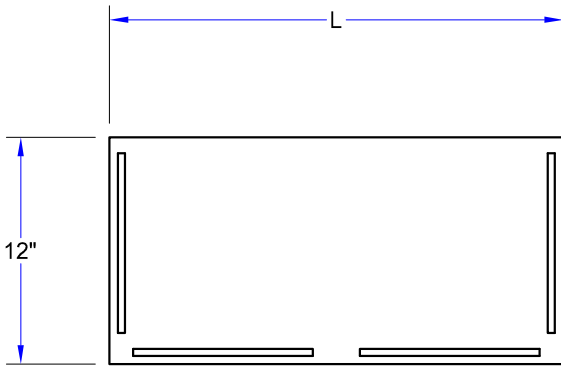

DETAILED SPECIFICATIONS

∴kitchensource.com
1.800.667.8721

CUCINA MENSOLA GRANDE

MODEL #	SIZE	DESCRIPTION	HOOKS	WEIGHT (LBS)
GRWS24-UB	24" X 12"	W/ POT RACK BAR & HOOKS	3	20
GRWS36-UB	36" X 12"	W/ POT RACK BAR & HOOKS	4	22
GRWS48-UB	48" X 12"	W/ POT RACK BAR & HOOKS	5	28
GRWS24	24" X 12"	W/OUT POT RACK BAR & HOOKS	-	16
GRWS36	36" X 12"	W/OUT POT RACK BAR & HOOKS	-	18
GRWS48	48" X 12"	W/OUT POT RACK BAR & HOOKS	-	24

SOME UNITS SHIP UNASSEMBLED FOR REDUCED SHIPPING COST. ALL DIMENSIONS ARE TYPICAL. TOLERANCE +/- .500"