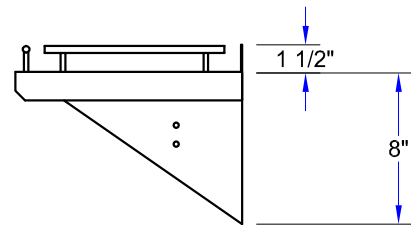

DETAILED SPECIFICATIONS

∴kitchensource.com
1.800.667.8721

CUCINA MENSOLA GRANDE

MODEL #	SIZE	DESCRIPTION	HOOKS	WEIGHT (LBS)
GRWS24-UB	24" X 12"	W/ POT RACK BAR & HOOKS	3	20
GRWS36-UB	36" X 12"	W/ POT RACK BAR & HOOKS	4	22
GRWS48-UB	48" X 12"	W/ POT RACK BAR & HOOKS	5	28
GRWS24	24" X 12"	W/OUT POT RACK BAR & HOOKS	-	16
GRWS36	36" X 12"	W/OUT POT RACK BAR & HOOKS	-	18
GRWS48	48" X 12"	W/OUT POT RACK BAR & HOOKS	-	24

SOME UNITS SHIP UNASSEMBLED FOR REDUCED SHIPPING COST. ALL DIMENSIONS ARE TYPICAL. TOLERANCE +/- .500"