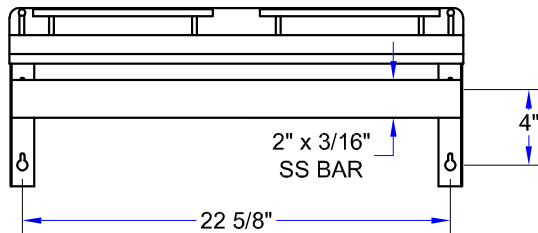

DETAILED SPECIFICATIONS

∴kitchensource.com
1.800.667.8721

CUCINA MENSOLA GRANDE

MODEL #	SIZE	DESCRIPTION	HOOKS	WEIGHT (LBS)
GRWS24-UB	24" X 12"	W/ POT RACK BAR & HOOKS	3	20
GRWS36-UB	36" X 12"	W/ POT RACK BAR & HOOKS	4	22
GRWS48-UB	48" X 12"	W/ POT RACK BAR & HOOKS	5	28
GRWS24	24" X 12"	W/OUT POT RACK BAR & HOOKS	-	16
GRWS36	36" X 12"	W/OUT POT RACK BAR & HOOKS	-	18
GRWS48	48" X 12"	W/OUT POT RACK BAR & HOOKS	-	24

SOME UNITS SHIP UNASSEMBLED FOR REDUCED SHIPPING COST. ALL DIMENSIONS ARE TYPICAL. TOLERANCE +/- .500"