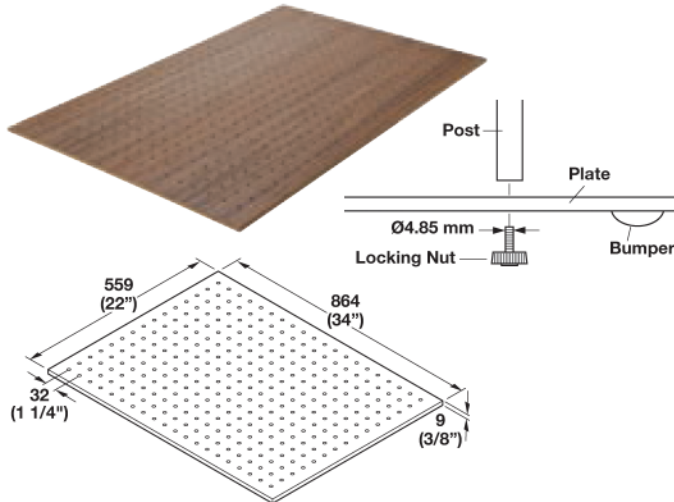

Fineline – Kitchenware and Plate Organizer

- Your choice of natural walnut or birch
- Easily trimmed to fit most drawers
- Walnut provides a beautiful contrast in maple drawer boxes
- Patented Fineline design
- Base plate may be used as drawer bottom
- A large variety of accessories to choose from for increased storage and functionality
- Beautiful mix of natural wood, stainless steel and aluminum
- Elegantly tapered dividers for a distinguished "Fineline" look

3

Base Plate Kit

Material: MDF veneer

Finish	Item No.
walnut	557.47.701
birch	557.47.801

Set Supplied With

12 posts

Base Plate

Material: MDF veneer

Finish	Item No.
walnut	557.47.710
birch	557.47.810

Dividers

Material	Length	Item No.
walnut	126 (4 15/16")	556.49.750
	190 (7 1/2")	556.49.751
	478 (18 13/16")	556.49.752
birch	126 (4 15/16")	556.49.850
	190 (7 1/2")	556.49.851
	478 (18 13/16")	556.49.852

Plate Holder

W x D x H: 340 x 180 x 180 mm (13 3/8" x 7 1/16" x 7 1/16")

Material: Walnut or Birch; Handle: Stainless Steel

Material	Item No.
walnut	557.47.780
birch	557.47.880

Post

Material: Aluminum

Item No.
557.47.091