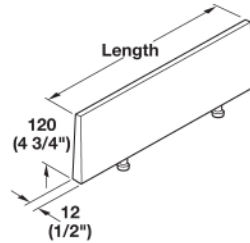

3

Base Plate Kit

Material: MDF veneer

Finish	Item No.
walnut	557.47.701
birch	557.47.801

Set Supplied With

12 posts

Base Plate

Material: MDF veneer

Finish	Item No.
walnut	557.47.710
birch	557.47.810

Dividers

Material	Length	Item No.
walnut	126 (4 15/16")	556.49.750
	190 (7 1/2")	556.49.751
	478 (18 13/16")	556.49.752
birch	126 (4 15/16")	556.49.850
	190 (7 1/2")	556.49.851
	478 (18 13/16")	556.49.852

Plate Holder

W x D x H: 340 x 180 x 180 mm (13 3/8" x 7 1/16" x 7 1/16")

Material: Walnut or Birch; Handle: Stainless Steel

Material	Item No.
walnut	557.47.780
birch	557.47.880

Post

Material: Aluminum

Item No.
557.47.091