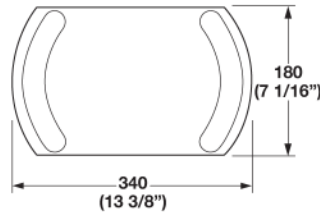

3

Base Plate Kit

Material: MDF veneer

Finish	Item No.
walnut	557.47.701
birch	557.47.801

Set Supplied With

12 posts

Base Plate

Material: MDF veneer

Finish	Item No.
walnut	557.47.710
birch	557.47.810

Dividers

Material	Length	Item No.
walnut	126 (4 15/16")	556.49.750
	190 (7 1/2")	556.49.751
	478 (18 13/16")	556.49.752
birch	126 (4 15/16")	556.49.850
	190 (7 1/2")	556.49.851
	478 (18 13/16")	556.49.852

Plate Holder

W x D x H: 340 x 180 x 180 mm (13 3/8" x 7 1/16" x 7 1/16")

Material: Walnut or Birch; Handle: Stainless Steel

Material	Item No.
walnut	557.47.780
birch	557.47.880

Post

Material: Aluminum

Item No.
557.47.091

Post

Material: Walnut

Item No.
557.47.790

Post

Material: Birch

Item No.
557.47.890

Dimensions in mm
 Inches are approximate