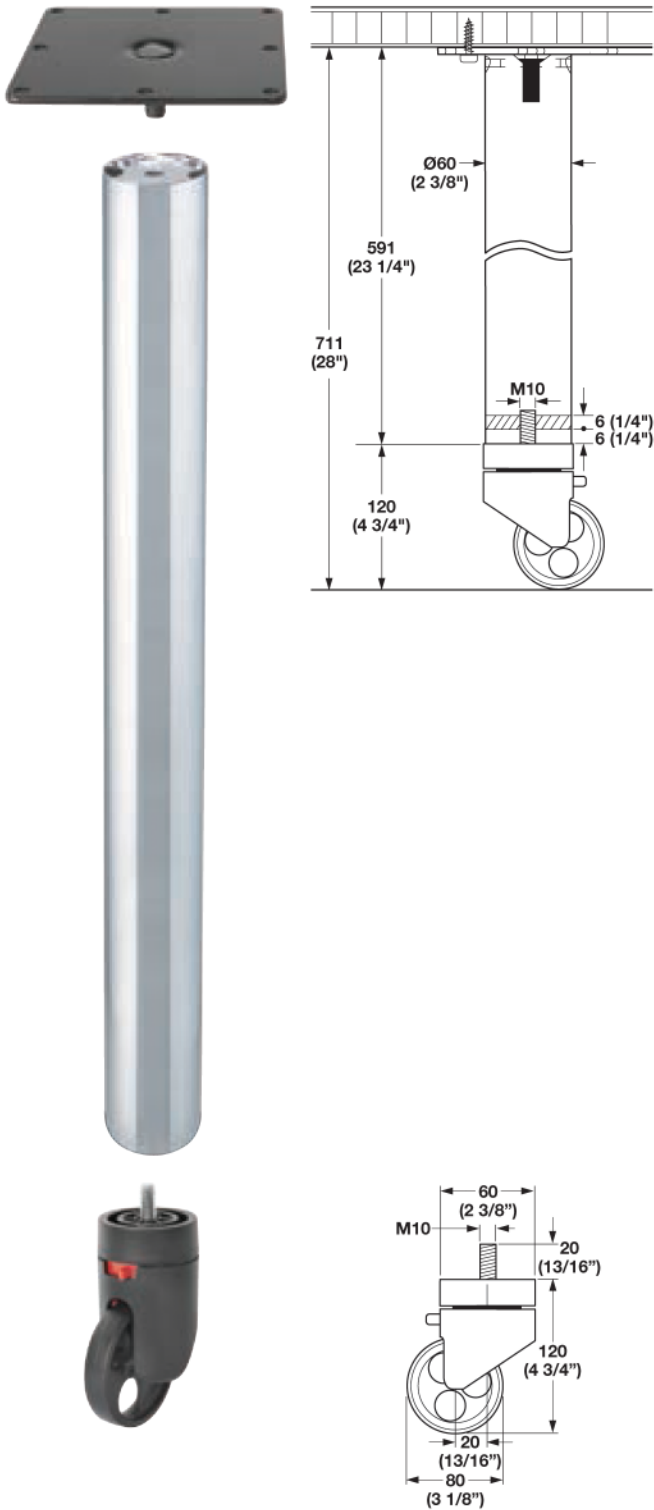

- Static load rating: approximately 100 kg (220 lbs.) per leg
- Steel square mounting plate with M10 bolt, leg screws into mounting plate
- Total height after casters are added = 711 mm (28")

E-Leg Ø60 mm

- For Ø80 mm casters (see below)
 - With M10 threaded plate for casters
- Height: 591 mm (23 1/4")

Material: Legs: Steel, plated or epoxy-coated
Mounting plate: Steel; Color: black

Color/Finish	Item No.
black textured	635.60.367
satin nickel	635.60.465

Set Supplied With

- 4 legs
- 4 mounting plates
- Screws #9 x 1"

Swiveling Caster with brake Ø80 mm

- With M10 threads
- Screws directly into threaded plate (washer not required)
- Load capacity: 120 kg (264 lbs.) per caster

Material: Body: Steel, Plastic; Wheel: Rubberized

Color	Item No.
black with pierced black wheel	661.29.300
black with solid black wheel	661.29.305
silver with silver wheel	661.29.910

Set Supplied With

- 4 casters