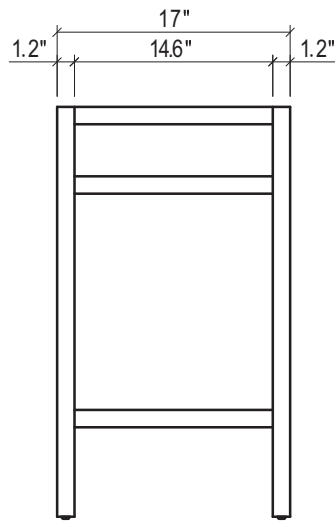

**SOUTH BEACH 21 FOR MILANO**

**MILANO 21" CERAMIC SINK**

FRONT VIEW

SIDE VIEW

TOP VIEW

FRONT VIEW

BACK VIEW

BACK VIEW