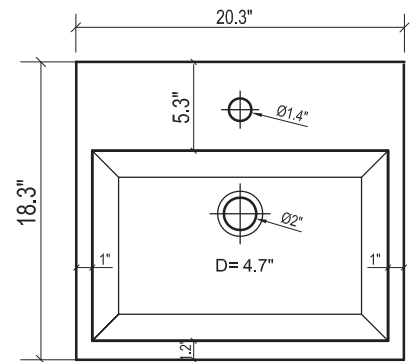

**SOUTH BEACH 21 FOR MILANO**

**MILANO 21" CERAMIC SINK**

FRONT VIEW

SIDE VIEW

TOP VIEW

FRONT VIEW

BACK VIEW

BACK VIEW