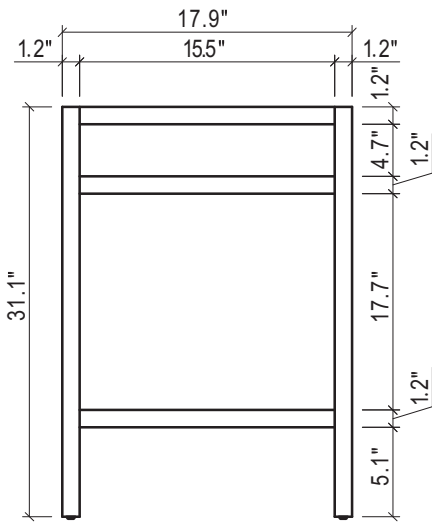

**SOUTH BEACH 21 FOR MILANO**

**MILANO 21" CERAMIC SINK**

FRONT VIEW

SIDE VIEW

TOP VIEW

FRONT VIEW

BACK VIEW

BACK VIEW