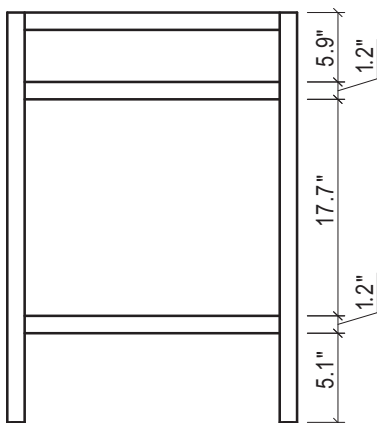

**SOUTH BEACH 21 FOR MILANO**

**MILANO 21" CERAMIC SINK**

FRONT VIEW

SIDE VIEW

TOP VIEW

FRONT VIEW

BACK VIEW

BACK VIEW