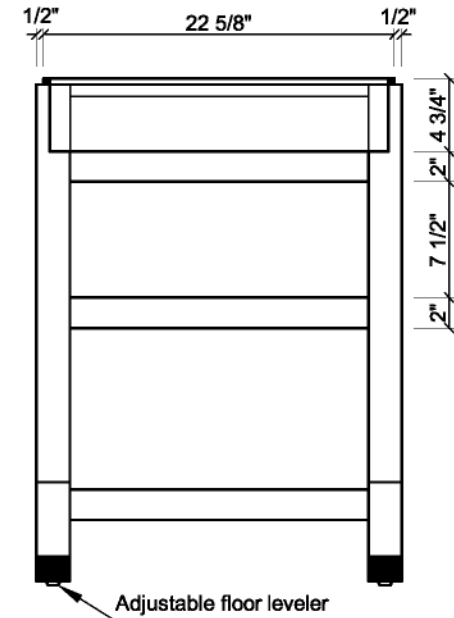

FRONT VIEW

SIDE VIEW

BACK VIEW

TOP VIEW

∴kitchensource.com
 ☎ 1.800.667.8721

Empire Industries	Project: PRIVA
Item: PRIVA 24" FOR TRIBECA(1 of 2)	Date: 2010-09-15

SECTION A-A

SECTION B-B

TOP VIEW

∴kitchensource.com
 ☎ 1.800.667.8721

Empire Industries	Project: PRIVA
Item: PRIVA 24" FOR TRIBECA(2 of 2)	Date: 2010-09-15