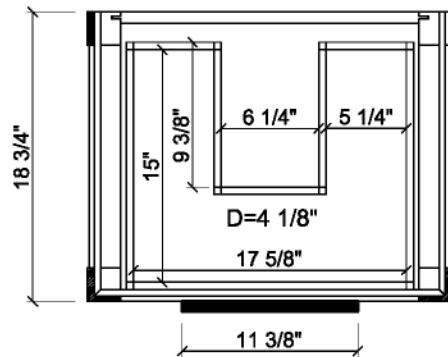

FRONT VIEW

SIDE VIEW

BACK VIEW

TOP VIEW

∴kitchensource.com
 ☎ 1.800.667.8721

Empire Industries	Project: PRIVA
Item: PRIVA 24" FOR TRIBECA(1 of 2)	Date: 2010-09-15

SECTION A-A

SECTION B-B