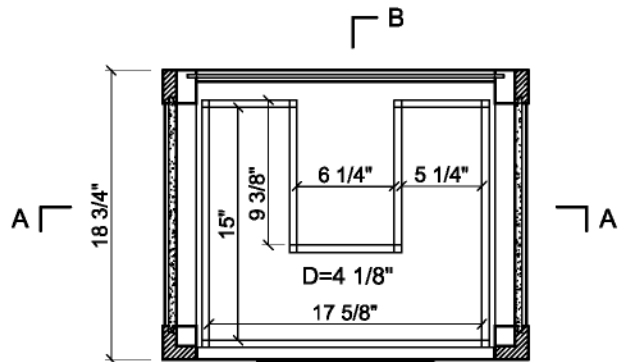

TOP VIEW

∴kitchensource.com
 ☎ 1.800.667.8721

Empire Industries	Project: PRIVA
Item: PRIVA 24" FOR TRIBECA(2 of 2)	Date: 2010-09-15