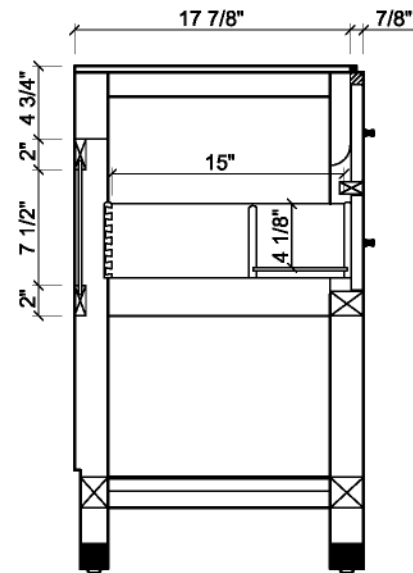

FRONT VIEW

SIDE VIEW

BACK VIEW

TOP VIEW

∴kitchensource.com
 ☎ 1.800.667.8721

Empire Industries	Project: PRIVA
Item: PRIVA 24" FOR TRIBECA(1 of 2)	Date: 2010-09-15

SECTION A-A

SECTION B-B

TOP VIEW

∴kitchensource.com
 ☎ 1.800.667.8721

Empire Industries	Project: PRIVA
Item: PRIVA 24" FOR TRIBECA(2 of 2)	Date: 2010-09-15