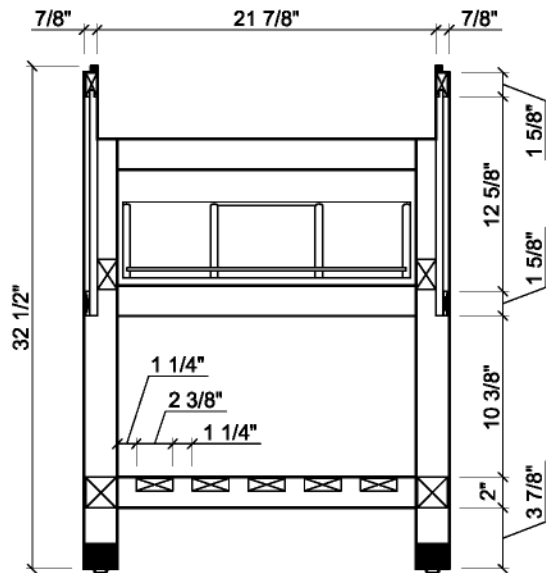

FRONT VIEW

SIDE VIEW

BACK VIEW

TOP VIEW

∴kitchensource.com
 ☎ 1.800.667.8721

Empire Industries	Project: PRIVA
Item: PRIVA 24" FOR TRIBECA(1 of 2)	Date: 2010-09-15

SECTION A-A

SECTION B-B

TOP VIEW

∴kitchensource.com
 ☎ 1.800.667.8721

Empire Industries	Project: PRIVA
Item: PRIVA 24" FOR TRIBECA(2 of 2)	Date: 2010-09-15