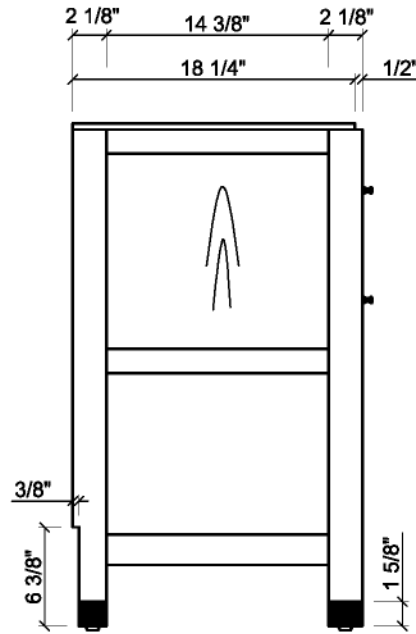

FRONT VIEW

SIDE VIEW

BACK VIEW

TOP VIEW

∴kitchensource.com
 ☎ 1.800.667.8721

Empire Industries	Project: PRIVA
Item: PRIVA 24" FOR TRIBECA(1 of 2)	Date: 2010-09-15

SECTION A-A

SECTION B-B

TOP VIEW

∴kitchensource.com
 ☎ 1.800.667.8721

Empire Industries	Project: PRIVA
Item: PRIVA 24" FOR TRIBECA(2 of 2)	Date: 2010-09-15