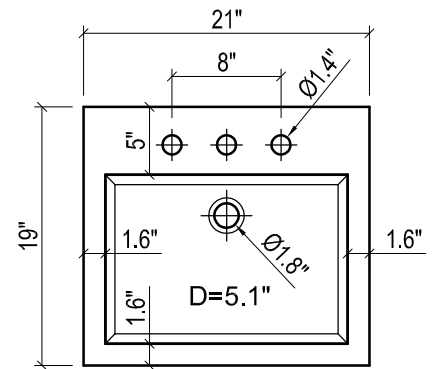

NY 21 FOR TRIBECA

TRIBECA 21" CERAMIC SINK
(available in 1 hole or 8" faucet drills)

FRONT VIEW

SIDE VIEW

TOP VIEW

FRONT VIEW

TOP VIEW

BACK VIEW