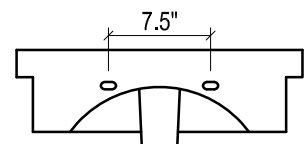

NY 21 FOR TRIBECA

TRIBECA 21" CERAMIC SINK
(available in 1 hole or 8" faucet drills)

FRONT VIEW

SIDE VIEW

TOP VIEW

FRONT VIEW

TOP VIEW

BACK VIEW