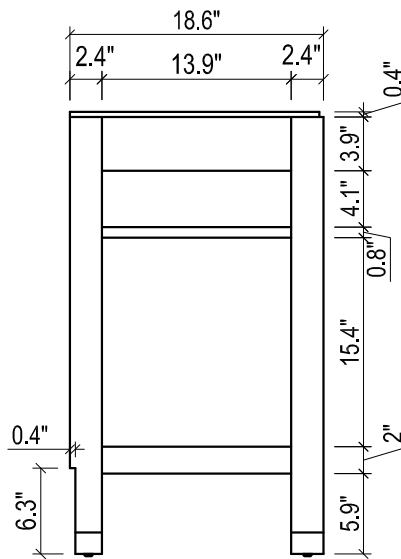

NY 21 FOR TRIBECA

TRIBECA 21" CERAMIC SINK
(available in 1 hole or 8" faucet drills)

FRONT VIEW

SIDE VIEW

TOP VIEW

FRONT VIEW

TOP VIEW

BACK VIEW