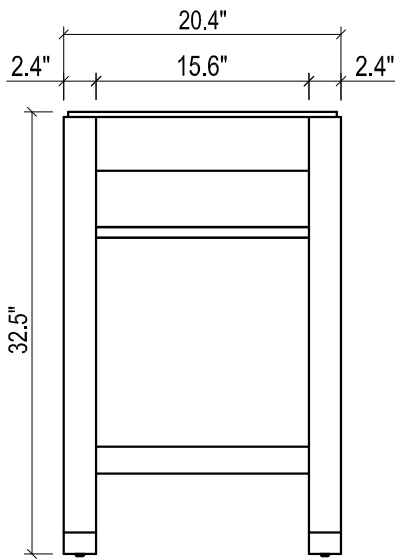

NY 21 FOR TRIBECA

TRIBECA 21" CERAMIC SINK
(available in 1 hole or 8" faucet drills)

FRONT VIEW

SIDE VIEW

TOP VIEW

FRONT VIEW

TOP VIEW

BACK VIEW