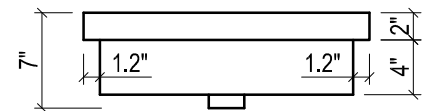

NY 21 FOR TRIBECA

TRIBECA 21" CERAMIC SINK
(available in 1 hole or 8" faucet drills)

FRONT VIEW

SIDE VIEW

TOP VIEW

FRONT VIEW

TOP VIEW

BACK VIEW