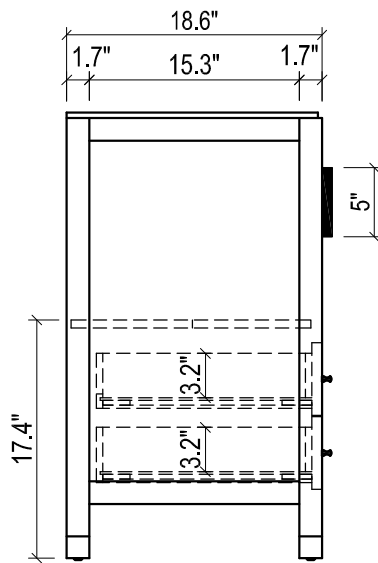

CHELSEA 21 FOR TRIBECA

TRIBECA 21" CERAMIC SINK
(available in 1 hole or 8" faucet drills)

FRONT VIEW

SIDE VIEW

TOP VIEW

FRONT VIEW

TOP VIEW

BACK VIEW