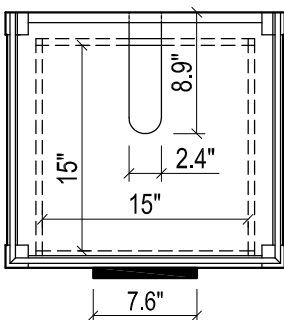

CHELSEA 21 FOR TRIBECA

TRIBECA 21" CERAMIC SINK
(available in 1 hole or 8" faucet drills)

FRONT VIEW

SIDE VIEW

TOP VIEW

FRONT VIEW

TOP VIEW

BACK VIEW