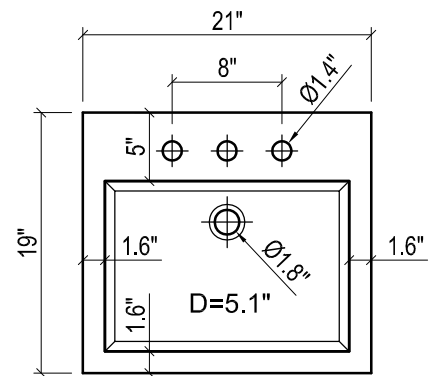

CHELSEA 21 FOR TRIBECA

TRIBECA 21" CERAMIC SINK
(available in 1 hole or 8" faucet drills)

FRONT VIEW

SIDE VIEW

TOP VIEW

FRONT VIEW

TOP VIEW

BACK VIEW