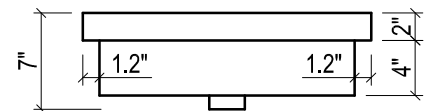

CHELSEA 21 FOR TRIBECA

TRIBECA 21" CERAMIC SINK
(available in 1 hole or 8" faucet drills)

FRONT VIEW

SIDE VIEW

TOP VIEW

FRONT VIEW

TOP VIEW

BACK VIEW