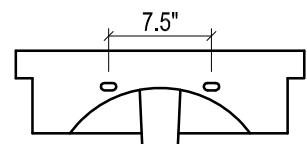

CHELSEA 21 FOR TRIBECA

TRIBECA 21" CERAMIC SINK
(available in 1 hole or 8" faucet drills)

FRONT VIEW

SIDE VIEW

TOP VIEW

FRONT VIEW

TOP VIEW

BACK VIEW