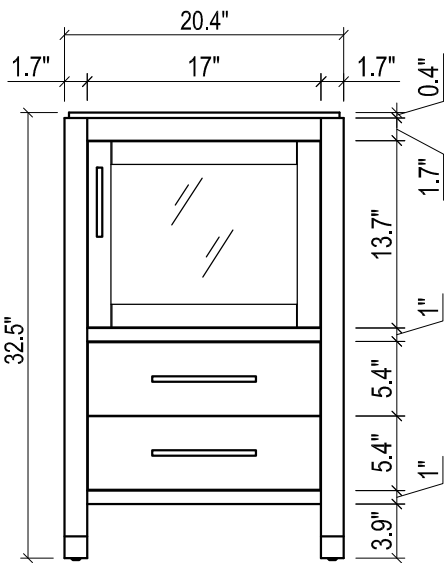

CHELSEA 21 FOR TRIBECA

TRIBECA 21" CERAMIC SINK
(available in 1 hole or 8" faucet drills)

FRONT VIEW

SIDE VIEW

TOP VIEW

FRONT VIEW

TOP VIEW

BACK VIEW