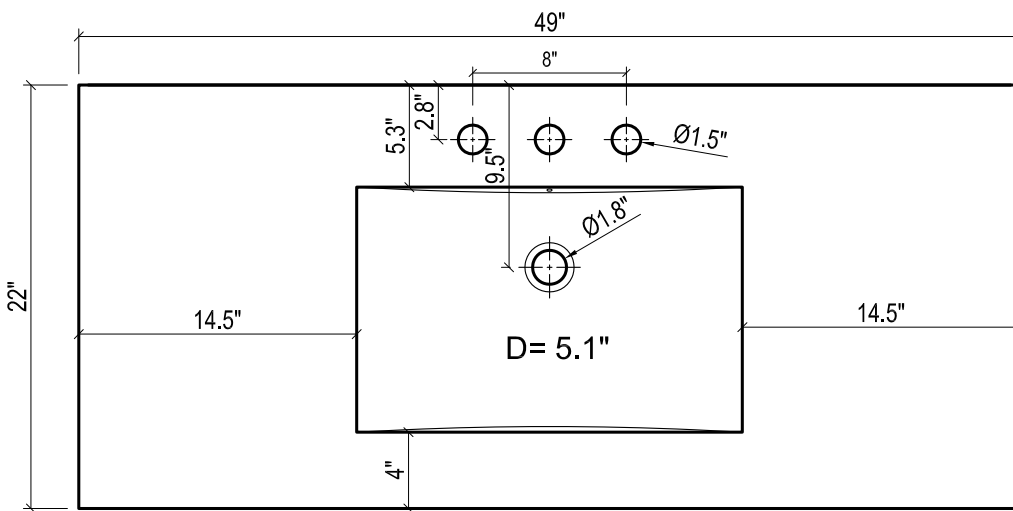

BARCELONA  
B4922W8 CERAMIC SINK

TOP VIEW

SIDE VIEW

FRONT VIEW