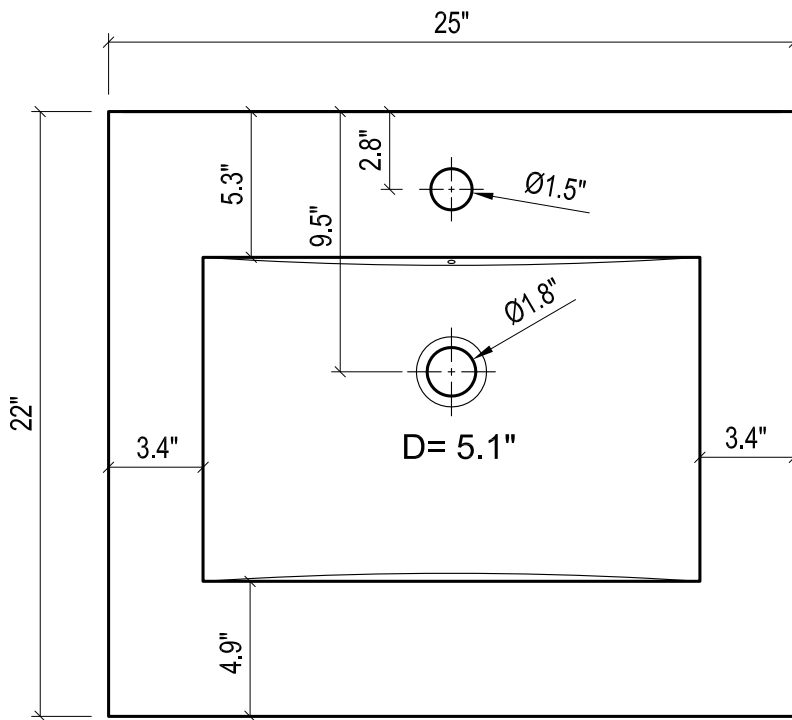

BARCELONA
B2522W1 CERAMIC SINK

TOP VIEW

SIDE VIEW

FRONT VIEW