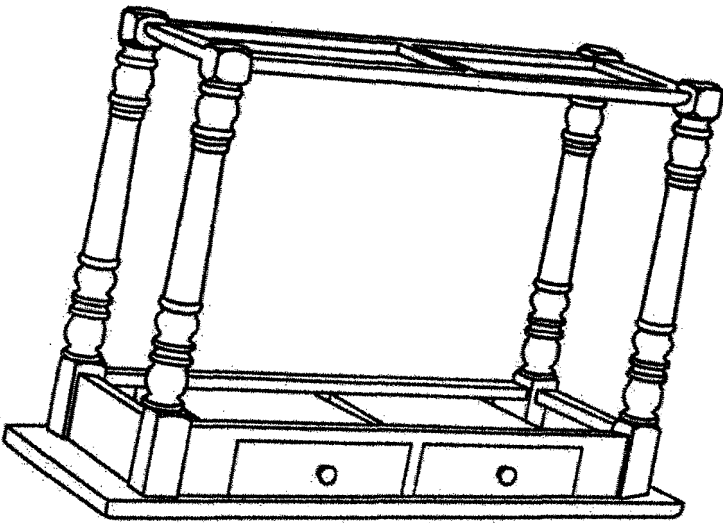

Parts List

Table top:1 PC	Legs:4 PCS	Wood Shelf :1 PC	Feet:4 PCS
 A rectangular wooden table top with a central shelf and two drawers on the front side.	 Four identical wooden legs, each with a decorative fluted top and a small circular hole at the bottom.	 A rectangular wooden shelf with a central divider and rounded corners.	 Four identical wooden feet, each with a decorative top and a small circular hole at the bottom.

ASSEMBLY INSTRUCTION

Step 1:

Step 2:

Step 3:

Step 4: