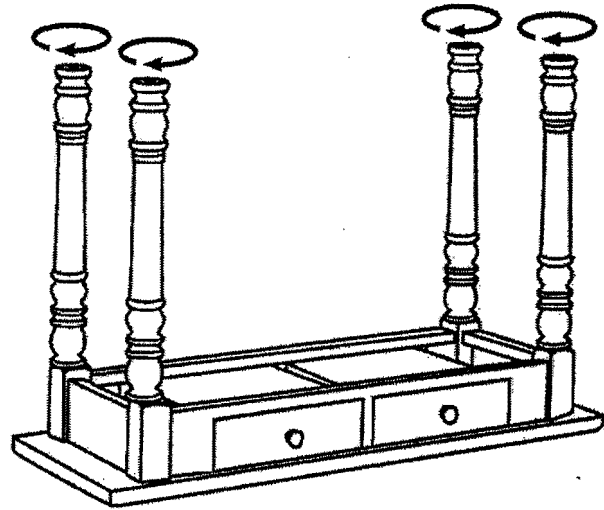

4 DC LOUVER 2 DRAWER CONSOLE TABLE

MODEL 570979/570779/570379/570479

Made in China

Before you start...

- 1. Remove all pieces from the box.
- 2. The flattened carton can be used as a work surface during assembly.

Parts List

Table top:1 PC	Legs:4 PCS	Wood Shelf :1 PC	Feet:4 PCS
 A rectangular wooden table top with a central shelf and two drawers on the front side.	 Four identical wooden legs, each with a decorative fluted top and a small circular hole at the bottom.	 A rectangular wooden shelf with a central divider and rounded corners.	 Four identical wooden feet, each with a decorative top and a small circular hole at the bottom.

ASSEMBLY INSTRUCTION

Step 1:

Step 2:

Step 3:

Step 4: