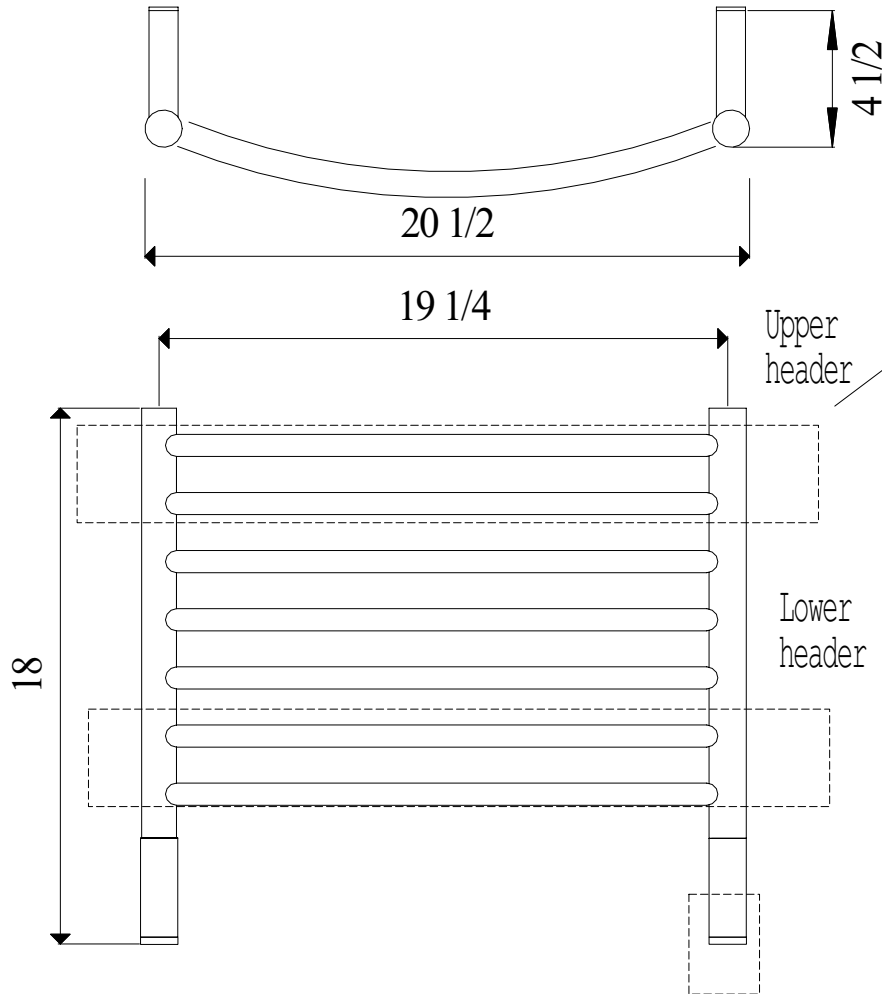

J E E V E S
HEATED TOWEL RAILS

Wire cover tube fits into centre of cover plate which fits over single gang box

MODEL H - CURVED