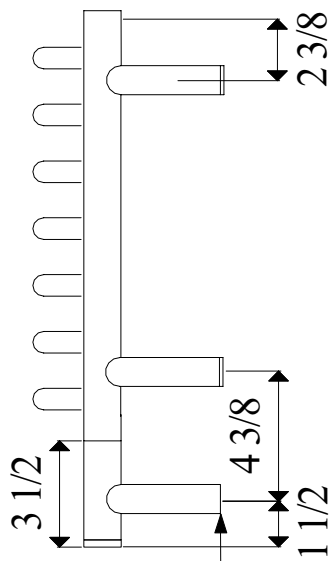

J E E V E S
HEATED TOWEL RAILS

Wire cover tube fits into centre of cover plate which fits over single gang box

MODEL H - CURVED