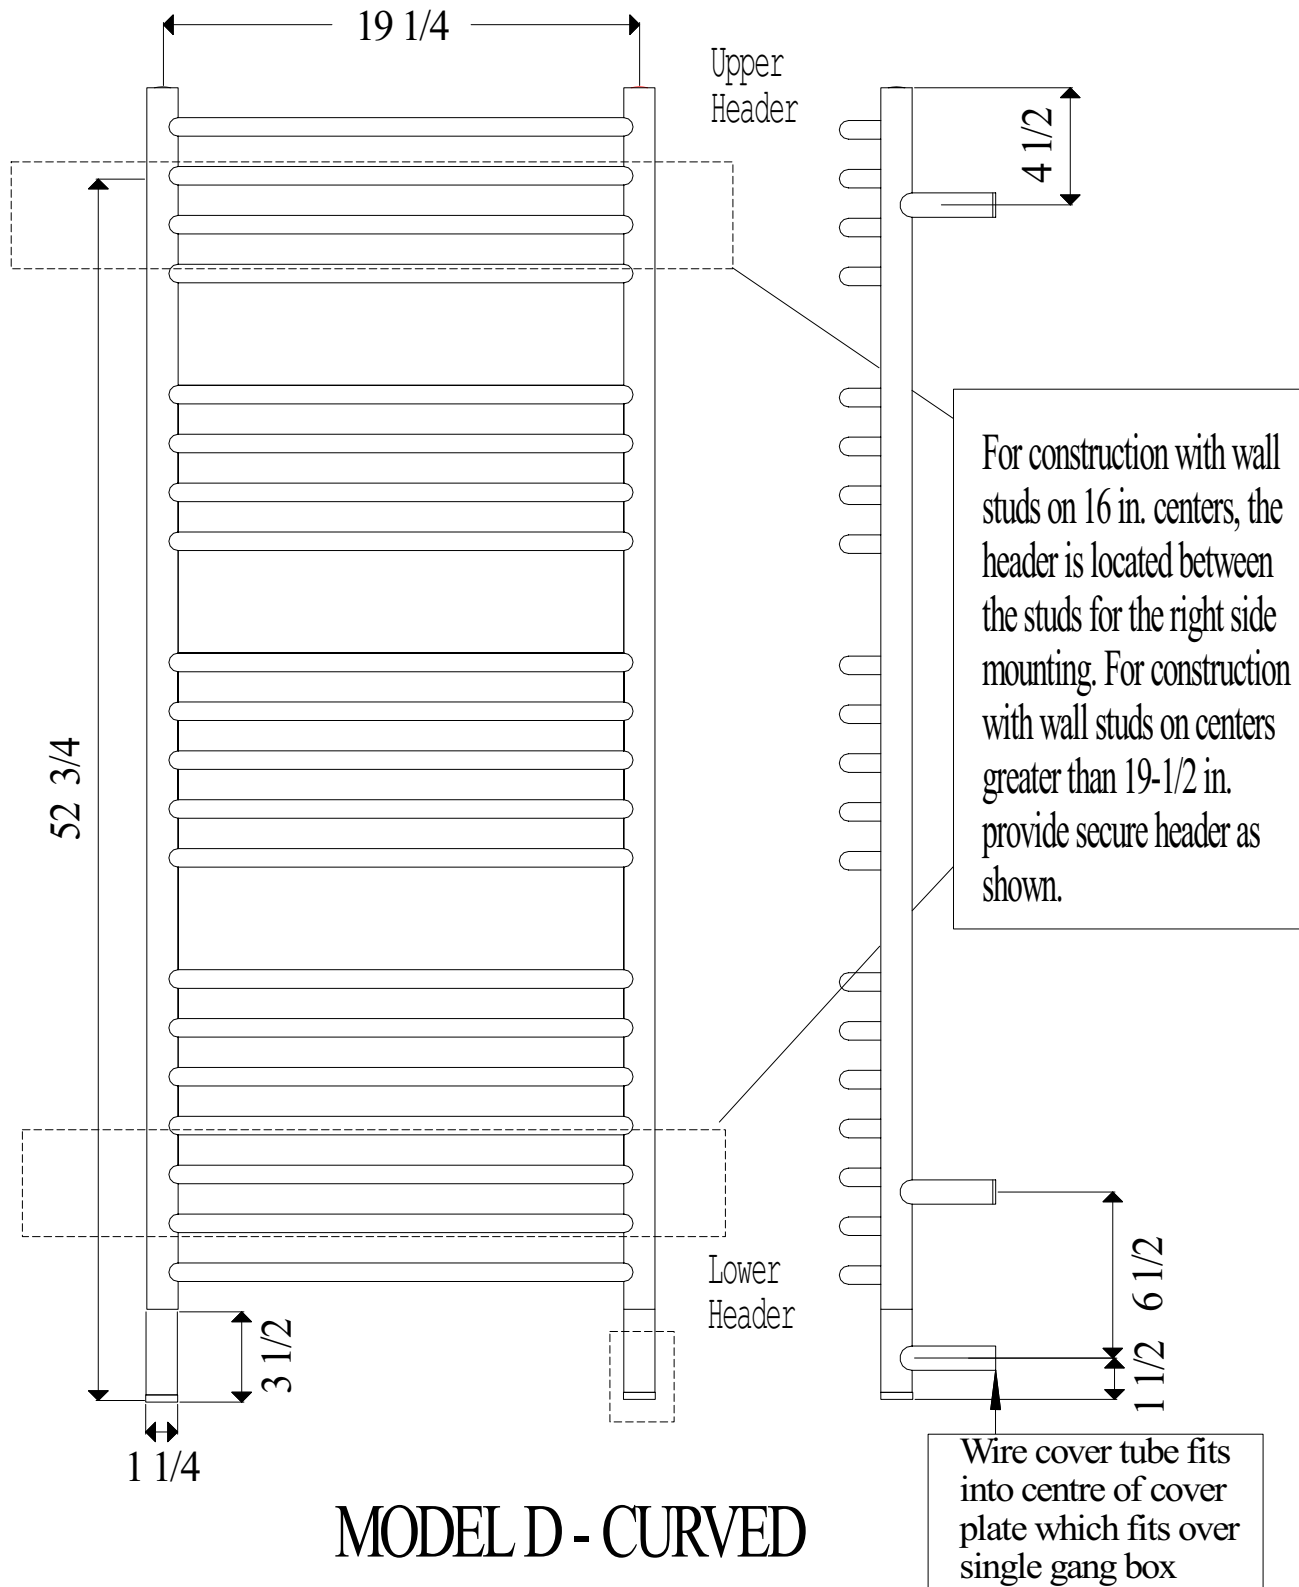

JEEVES

HEATED TOWEL RAILS

MODEL D - CURVED