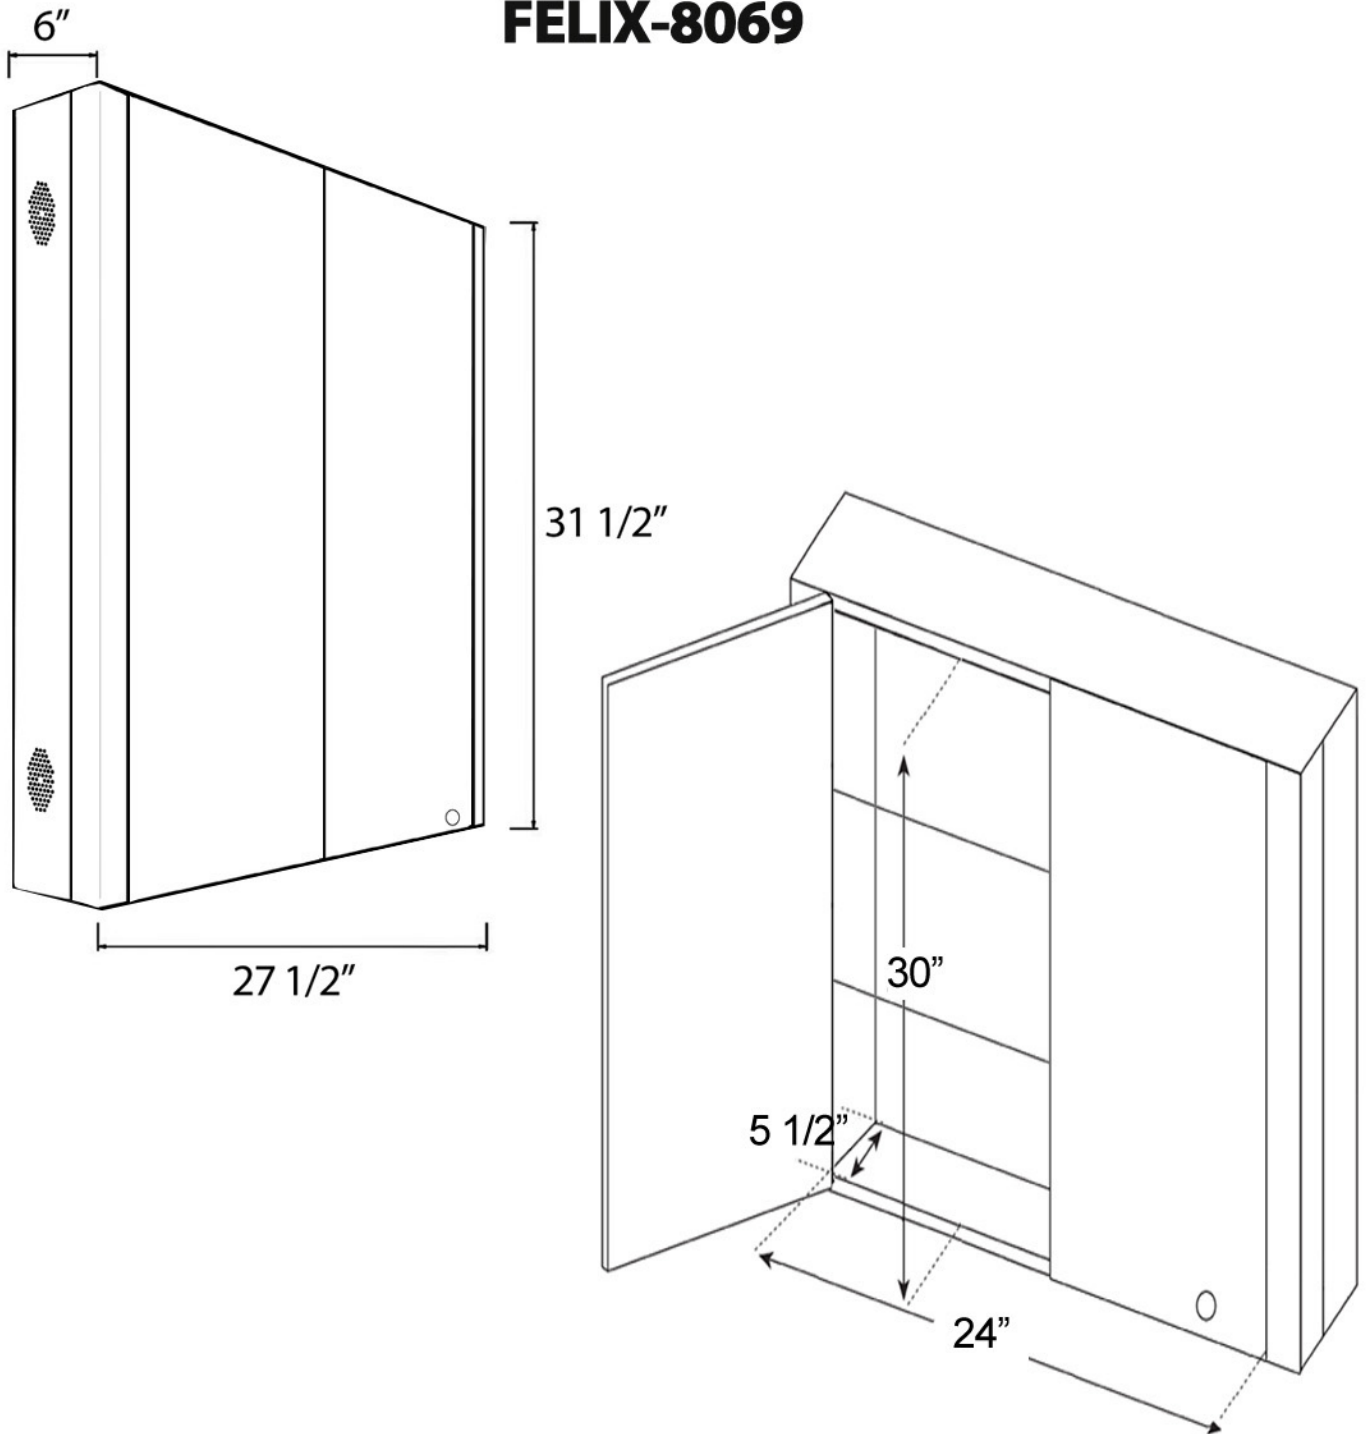

 Whitehaus®

∴kitchensource.com
☎ 1.800.667.8721

FELIX-8069

Inside Dimensions: 30" x 24" x 5 1/2"

LIVE WITH STYLE!