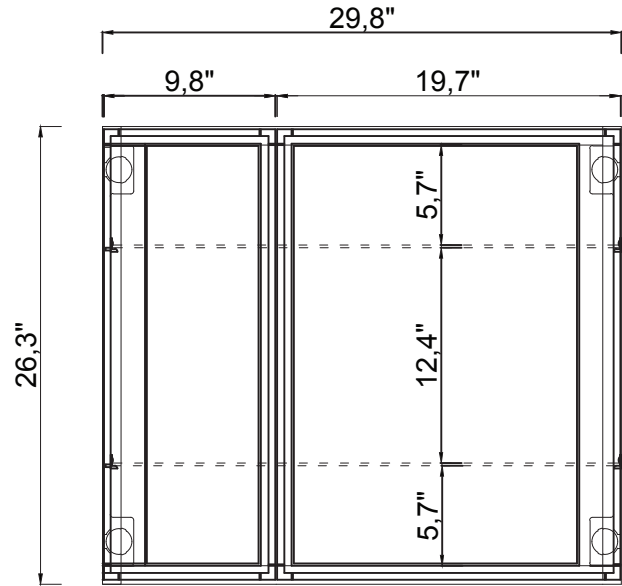

FRONT

TOP

SPECIFICATIONS

SKU: JMC-67630

REV1.13.18

NOTES

All dimensions and specifications are approximate and subject to change without notice.