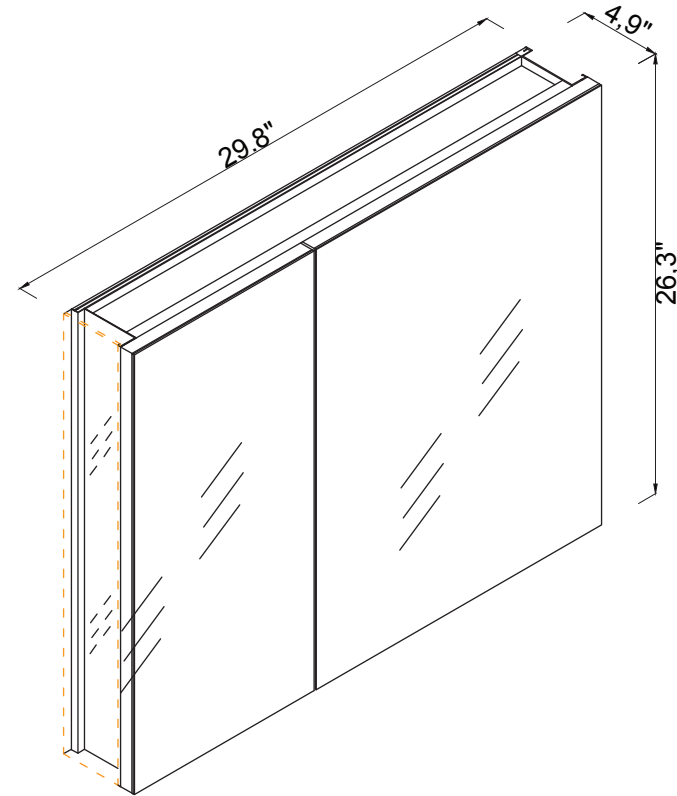

FRONT

TOP

SPECIFICATIONS

SKU: JMC-67630

REV1.13.18

NOTES

All dimensions and specifications are approximate and subject to change without notice.