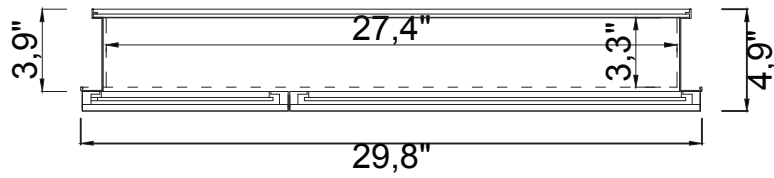

FRONT

TOP

SPECIFICATIONS

SKU: JMC-67630

REV1.13.18

NOTES

All dimensions and specifications are approximate and subject to change without notice.