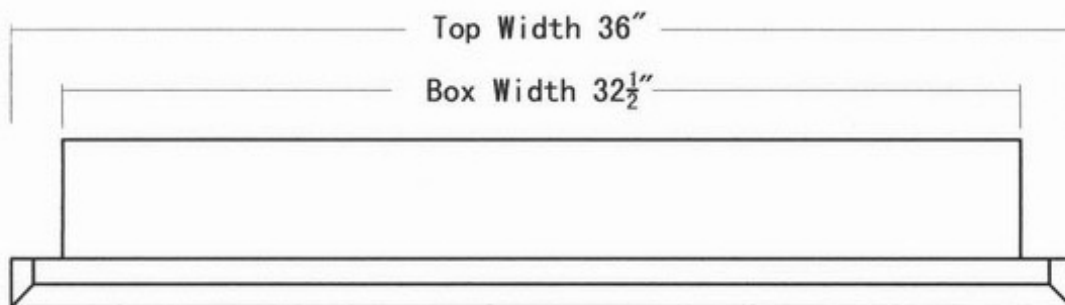

LMC36

Glass Sheelves:

15"Wx3-9/16"Dx5/16"THK/6pcs

Mirror Size:

11-7/16"Wx22-3/8"L/2pcs

W/ 1" beveled

TOP VIEW

Bottom Width 34 1/2"

FRONT VIEW

SIDE VIEW