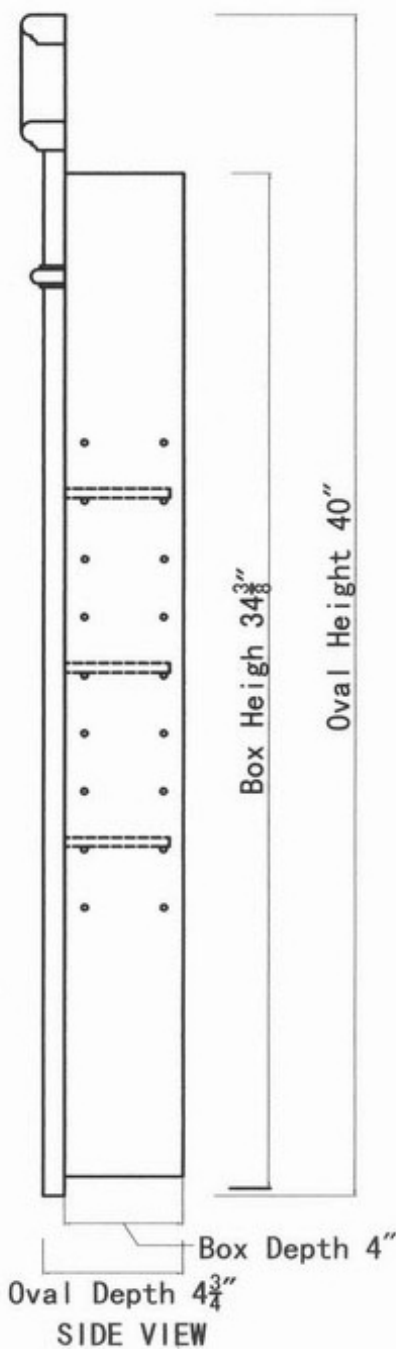

LMC36

Glass Sheelves:

15"Wx3-9/16"Dx5/16"THK/6pcs

Mirror Size:

11-7/16"Wx22-3/8"L/2pcs

W/ 1" beveled

TOP VIEW

Bottom Width 34 1/2"

FRONT VIEW

SIDE VIEW