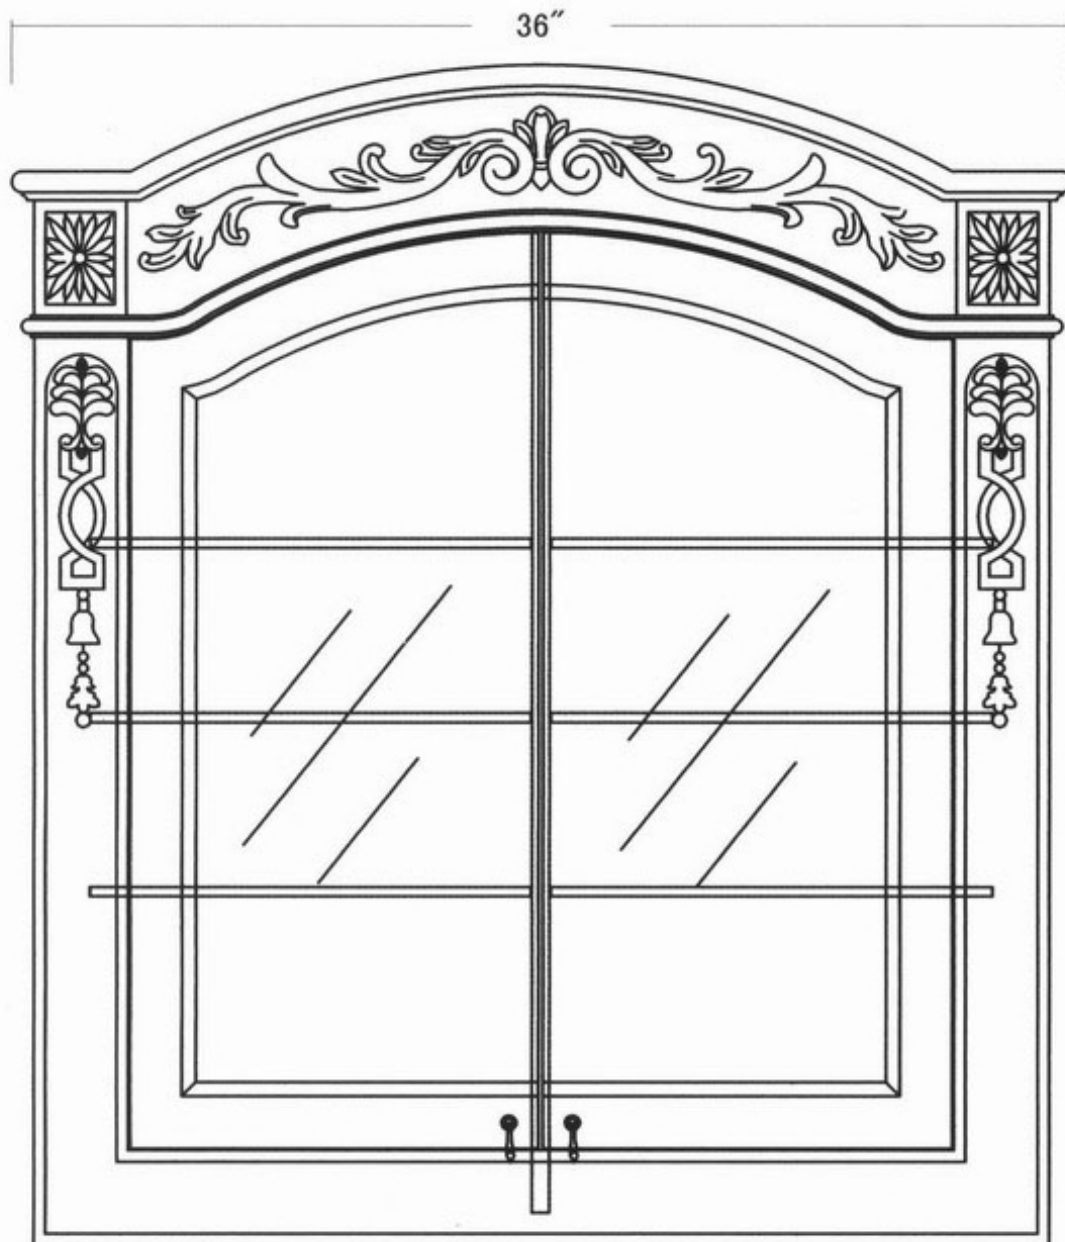

LMC36

Glass Sheelves:

15"Wx3-9/16"Dx5/16"THK/6pcs

Mirror Size:

11-7/16"Wx22-3/8"L/2pcs

W/ 1" beveled

TOP VIEW

Bottom Width 34 1/2"

FRONT VIEW

SIDE VIEW