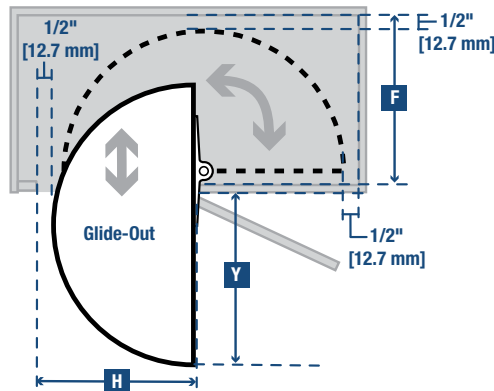

Cabinet and Shelf Lip Dimensions

HALF-MOON LAZY SUSANS

- **F** = Min. Cabinet Depth
- **H** = Min. Cabinet Opening

WIRE & POLYMER Shelf Lip

Stock #	F	H	I	J	K	Y	Mounting
WIRE Half-Moon Lazy Susans							
HM25-W	13-1/2" [343 mm]	12-3/8" [314 mm]	2" [51 mm]	1-3/4" [44 mm]	1-3/4" [44 mm]	10-7/8" [276 mm]	Side Bracket
HM28-W	14-15/16" [379 mm]	13-7/8" [352 mm]	2" [51 mm]	1-3/4" [44 mm]	1-3/4" [44 mm]	12-5/16" [313 mm]	Side Bracket
HM30-W	15-15/16" [405 mm]	14-3/4" [375 mm]	2" [51 mm]	1-3/4" [44 mm]	1-3/4" [44 mm]	13-5/16" [338 mm]	Side Bracket
HM34-W	17-15/16" [456 mm]	16-7/8" [429 mm]	2" [51 mm]	1-3/4" [44 mm]	1-3/4" [44 mm]	15-5/16" [389 mm]	Side Bracket
HM25-FN	13-1/2" [343 mm]	12-3/8" [314mm]	2" [51 mm]	1-3/4" [44 mm]	1-3/4" [44 mm]	10-7/8" [276 mm]	Side Bracket
HM28-FN	14-15/16" [379 mm]	13-7/8" [352 mm]	2" [51 mm]	1-3/4" [44 mm]	1-3/4" [44 mm]	12-5/16" [313 mm]	Side Bracket
HM34-FN	17-15/16" [456 mm]	16-7/8" [429 mm]	2" [51 mm]	1-3/4" [44 mm]	1-3/4" [44 mm]	15-5/16" [389 mm]	Side Bracket
HM25G-W	13-5/8" [346 mm]	13-3/8" [340 mm]	2" [51 mm]	1-3/4" [44 mm]	2-1/2" [64 mm]	27-3/4" [705 mm]	Side Bracket
HM28G-W	15-1/8" [384 mm]	14-3/4" [375 mm]	2" [51 mm]	1-3/4" [44 mm]	2-1/2" [64 mm]	29-3/16" [741 mm]	Side Bracket
HM34G-W	18-1/8" [460 mm]	17-3/4" [451 mm]	2" [51 mm]	1-3/4" [44 mm]	2-1/2" [64 mm]	32-3/16" [818 mm]	Side Bracket
HM25G-FN	13-5/8" [346 mm]	13-3/8" [340 mm]	2" [51 mm]	1-3/4" [44 mm]	2-1/2" [64 mm]	27-3/4" [705 mm]	Side Bracket
HM28G-FN	15-1/8" [384 mm]	14-3/4" [375 mm]	2" [51 mm]	1-3/4" [44 mm]	2-1/2" [64 mm]	29-3/16" [741 mm]	Side Bracket
HM34G-FN	18-1/8" [460 mm]	17-3/4" [451 mm]	2" [51mm]	1-3/4" [44 mm]	2-1/2" [64 mm]	32-3/16" [818 mm]	Side Bracket
HM28G-P	15-1/8" [384 mm]	13-3/8" [340 mm]	2" [51 mm]	1-3/4" [44 mm]	2-1/2" [64 mm]	29-3/16" [741 mm]	Side Bracket
POLYMER Half-Moon Lazy Susans							
PHM28PP-W	16-1/4" [413 mm]	13-3/4" [349 mm]	2-1/2" [64 mm]	1-1/2" [38 mm]	2" [51 mm]	11-1/2" [292 mm]	Side/Bottom
PHM28PG-W	16-1/4" [413 mm]	13-3/4" [349 mm]	2-1/2" [64 mm]	1-1/2" [38 mm]	2-11/16" [68 mm]	23-1/4" [591 mm]	Side/Bottom
PHM34PG-W	19-1/4" [489 mm]	16-3/4" [425 mm]	2-1/2" [64 mm]	1-1/2" [38 mm]	2-11/16" [68 mm]	26-1/4" [667 mm]	Side/Bottom
PHM40PG-W	22-1/4" [565 mm]	19-3/4" [502 mm]	2-1/2" [64 mm]	1-1/2" [38 mm]	2-11/16" [68 mm]	29-1/4" [743 mm]	Side/Bottom
PHM28GG-W	16-1/4" [413 mm]	13-3/4" [349 mm]	2-1/2" [64 mm]	1-1/2" [38 mm]	2-11/16" [68 mm]	23-1/4" [591 mm]	Side/Bottom
PHM34GG-W	19-1/4" [489 mm]	16-3/4" [425 mm]	2-1/2" [64 mm]	1-1/2" [38 mm]	2-11/16" [68 mm]	26-1/4" [677 mm]	Side/Bottom
PHM40GG-W	22-1/4" [565 mm]	19-3/4" [502 mm]	2-1/2" [64 mm]	1-1/2" [38 mm]	2-11/16" [68 mm]	29-1/4" [743 mm]	Side/Bottom

Dimensions shown are recommended minimum cabinet dimensions and clearances.