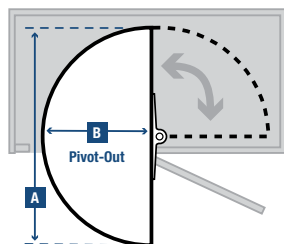

Wire Half-Moon Lazy Susans

- Designed for use in blind corner cabinets
- KV eco-friendly Frosted Nickel finish or White
- Pivot-out shelf features non-handed reversible hinge system
- Glide-out shelf extends on 21-5/8" heavy-duty ball bearing slides
- Nylon door follower attaches susan to door for automatic shelf retrieval (pivot-out models only)

HM28

HM28G

26

Stock #	Diameter A	B	Finish	Units per Carton	Weight per Carton
PIVOT-OUT SHELF MOTION					
HM25-W	24-1/2" [622 mm]	11-7/8" [302 mm]	White	1	4.4 lbs. [2.0 kg.]
HM28-W	27-1/2" [699 mm]	13-3/8" [340 mm]	White	1	4.7 lbs. [2.1 kg.]
HM30-W	29-1/2" [749 mm]	14-1/4" [365 mm]	White	1	5.0 lbs. [2.3 kg.]
HM34-W	33-1/2" [851 mm]	16-3/8" [416 mm]	White	1	6.0 lbs. [2.7 kg.]
HM25-FN	24-1/2" [622 mm]	11-7/8" [302 mm]	**Frosted Nickel	1	4.4 lbs. [2.0 kg.]
HM28-FN	27-1/2" [699 mm]	13-3/8" [340 mm]	**Frosted Nickel	1	4.7 lbs. [2.1 kg.]
HM34-FN	33-1/2" [851 mm]	16-3/8" [416 mm]	**Frosted Nickel	1	6.0 lbs. [2.7 kg.]

**See page 5 for Frosted Nickel information.

See Page 31 for available Cabinet and Shelf Lip Dimensions for the part numbers on this page.

Cabinet and Shelf Lip Dimensions

HALF-MOON LAZY SUSANS

- F** = Min. Cabinet Depth
- H** = Min. Cabinet Opening