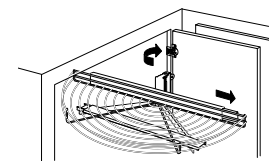

Wire Half-Moon Lazy Susans

- Designed for use in blind corner cabinets
- KV eco-friendly Frosted Nickel finish or White
- Pivot-out shelf features non-handed reversible hinge system
- Glide-out shelf extends on 21-5/8" heavy-duty ball bearing slides
- Nylon door follower attaches susan to door for automatic shelf retrieval (pivot-out models only)

HM28

HM28G

26

Stock #	Diameter A	B	Finish	Units per Carton	Weight per Carton
PIVOT-OUT SHELF MOTION					
HM25-W	24-1/2" [622 mm]	11-7/8" [302 mm]	White	1	4.4 lbs. [2.0 kg.]
HM28-W	27-1/2" [699 mm]	13-3/8" [340 mm]	White	1	4.7 lbs. [2.1 kg.]
HM30-W	29-1/2" [749 mm]	14-1/4" [365 mm]	White	1	5.0 lbs. [2.3 kg.]
HM34-W	33-1/2" [851 mm]	16-3/8" [416 mm]	White	1	6.0 lbs. [2.7 kg.]
HM25-FN	24-1/2" [622 mm]	11-7/8" [302 mm]	**Frosted Nickel	1	4.4 lbs. [2.0 kg.]
HM28-FN	27-1/2" [699 mm]	13-3/8" [340 mm]	**Frosted Nickel	1	4.7 lbs. [2.1 kg.]
HM34-FN	33-1/2" [851 mm]	16-3/8" [416 mm]	**Frosted Nickel	1	6.0 lbs. [2.7 kg.]