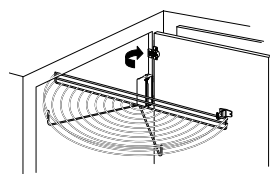

Wire Half-Moon Lazy Susans

- Designed for use in blind corner cabinets
- KV eco-friendly Frosted Nickel finish or White
- Pivot-out shelf features non-handed reversible hinge system
- Glide-out shelf extends on 21-5/8" heavy-duty ball bearing slides
- Nylon door follower attaches susan to door for automatic shelf retrieval (pivot-out models only)

HM28

HM28G

26

Stock #	Diameter A	B	Finish	Units per Carton	Weight per Carton
PIVOT-OUT SHELF MOTION					
HM25-W	24-1/2" [622 mm]	11-7/8" [302 mm]	White	1	4.4 lbs. [2.0 kg.]
HM28-W	27-1/2" [699 mm]	13-3/8" [340 mm]	White	1	4.7 lbs. [2.1 kg.]
HM30-W	29-1/2" [749 mm]	14-1/4" [365 mm]	White	1	5.0 lbs. [2.3 kg.]
HM34-W	33-1/2" [851 mm]	16-3/8" [416 mm]	White	1	6.0 lbs. [2.7 kg.]
HM25-FN	24-1/2" [622 mm]	11-7/8" [302 mm]	**Frosted Nickel	1	4.4 lbs. [2.0 kg.]
HM28-FN	27-1/2" [699 mm]	13-3/8" [340 mm]	**Frosted Nickel	1	4.7 lbs. [2.1 kg.]
HM34-FN	33-1/2" [851 mm]	16-3/8" [416 mm]	**Frosted Nickel	1	6.0 lbs. [2.7 kg.]

**See page 5 for Frosted Nickel information.

See Page 31 for available Cabinet and Shelf Lip Dimensions for the part numbers on this page.

Cabinet and Shelf Lip Dimensions

HALF-MOON LAZY SUSANS

- F** = Min. Cabinet Depth
- H** = Min. Cabinet Opening