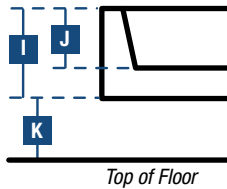

Cabinet and Shelf Lip Dimensions

HALF-MOON LAZY SUSANS

- **F** = Min. Cabinet Depth
- **H** = Min. Cabinet Opening

WIRE & POLYMER Shelf Lip

Stock #	F	H	I	J	K	Y	Mounting
WIRE Half-Moon Lazy Susans							
HM25-W	13-1/2" [343 mm]	12-3/8" [314 mm]	2" [51 mm]	1-3/4" [44 mm]	1-3/4" [44 mm]	10-7/8" [276 mm]	Side Bracket
HM28-W	14-15/16" [379 mm]	13-7/8" [352 mm]	2" [51 mm]	1-3/4" [44 mm]	1-3/4" [44 mm]	12-5/16" [313 mm]	Side Bracket
HM30-W	15-15/16" [405 mm]	14-3/4" [375 mm]	2" [51 mm]	1-3/4" [44 mm]	1-3/4" [44 mm]	13-5/16" [338 mm]	Side Bracket
HM34-W	17-15/16" [456 mm]	16-7/8" [429 mm]	2" [51 mm]	1-3/4" [44 mm]	1-3/4" [44 mm]	15-5/16" [389 mm]	Side Bracket
HM25-FN	13-1/2" [343 mm]	12-3/8" [314mm]	2" [51 mm]	1-3/4" [44 mm]	1-3/4" [44 mm]	10-7/8" [276 mm]	Side Bracket
HM28-FN	14-15/16" [379 mm]	13-7/8" [352 mm]	2" [51 mm]	1-3/4" [44 mm]	1-3/4" [44 mm]	12-5/16" [313 mm]	Side Bracket
HM34-FN	17-15/16" [456 mm]	16-7/8" [429 mm]	2" [51 mm]	1-3/4" [44 mm]	1-3/4" [44 mm]	15-5/16" [389 mm]	Side Bracket
HM25G-W	13-5/8" [346 mm]	13-3/8" [340 mm]	2" [51 mm]	1-3/4" [44 mm]	2-1/2" [64 mm]	27-3/4" [705 mm]	Side Bracket
HM28G-W	15-1/8" [384 mm]	14-3/4" [375 mm]	2" [51 mm]	1-3/4" [44 mm]	2-1/2" [64 mm]	29-3/16" [741 mm]	Side Bracket
HM34G-W	18-1/8" [460 mm]	17-3/4" [451 mm]	2" [51 mm]	1-3/4" [44 mm]	2-1/2" [64 mm]	32-3/16" [818 mm]	Side Bracket
HM25G-FN	13-5/8" [346 mm]	13-3/8" [340 mm]	2" [51 mm]	1-3/4" [44 mm]	2-1/2" [64 mm]	27-3/4" [705 mm]	Side Bracket
HM28G-FN	15-1/8" [384 mm]	14-3/4" [375 mm]	2" [51 mm]	1-3/4" [44 mm]	2-1/2" [64 mm]	29-3/16" [741 mm]	Side Bracket
HM34G-FN	18-1/8" [460 mm]	17-3/4" [451 mm]	2" [51mm]	1-3/4" [44 mm]	2-1/2" [64 mm]	32-3/16" [818 mm]	Side Bracket
HM28G-P	15-1/8" [384 mm]	13-3/8" [340 mm]	2" [51 mm]	1-3/4" [44 mm]	2-1/2" [64 mm]	29-3/16" [741 mm]	Side Bracket
POLYMER Half-Moon Lazy Susans							
PHM28PP-W	16-1/4" [413 mm]	13-3/4" [349 mm]	2-1/2" [64 mm]	1-1/2" [38 mm]	2" [51 mm]	11-1/2" [292 mm]	Side/Bottom
PHM28PG-W	16-1/4" [413 mm]	13-3/4" [349 mm]	2-1/2" [64 mm]	1-1/2" [38 mm]	2-11/16" [68 mm]	23-1/4" [591 mm]	Side/Bottom
PHM34PG-W	19-1/4" [489 mm]	16-3/4" [425 mm]	2-1/2" [64 mm]	1-1/2" [38 mm]	2-11/16" [68 mm]	26-1/4" [667 mm]	Side/Bottom
PHM40PG-W	22-1/4" [565 mm]	19-3/4" [502 mm]	2-1/2" [64 mm]	1-1/2" [38 mm]	2-11/16" [68 mm]	29-1/4" [743 mm]	Side/Bottom
PHM28GG-W	16-1/4" [413 mm]	13-3/4" [349 mm]	2-1/2" [64 mm]	1-1/2" [38 mm]	2-11/16" [68 mm]	23-1/4" [591 mm]	Side/Bottom
PHM34GG-W	19-1/4" [489 mm]	16-3/4" [425 mm]	2-1/2" [64 mm]	1-1/2" [38 mm]	2-11/16" [68 mm]	26-1/4" [677 mm]	Side/Bottom
PHM40GG-W	22-1/4" [565 mm]	19-3/4" [502 mm]	2-1/2" [64 mm]	1-1/2" [38 mm]	2-11/16" [68 mm]	29-1/4" [743 mm]	Side/Bottom

Dimensions shown are recommended minimum cabinet dimensions and clearances.