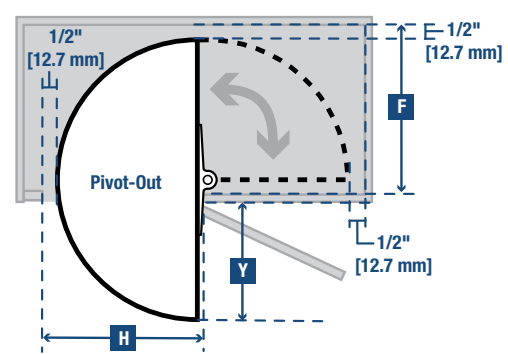

Cabinet and Shelf Lip Dimensions

HALF-MOON LAZY SUSANS

- **F** = Min. Cabinet Depth
- **H** = Min. Cabinet Opening

WIRE & POLYMER Shelf Lip

Stock #	F	H	I	J	K	Y	Mounting
WIRE Half-Moon Lazy Susans							
HM25-W	13-1/2" [343 mm]	12-3/8" [314 mm]	2" [51 mm]	1-3/4" [44 mm]	1-3/4" [44 mm]	10-7/8" [276 mm]	Side Bracket
HM28-W	14-15/16" [379 mm]	13-7/8" [352 mm]	2" [51 mm]	1-3/4" [44 mm]	1-3/4" [44 mm]	12-5/16" [313 mm]	Side Bracket
HM30-W	15-15/16" [405 mm]	14-3/4" [375 mm]	2" [51 mm]	1-3/4" [44 mm]	1-3/4" [44 mm]	13-5/16" [338 mm]	Side Bracket
HM34-W	17-15/16" [456 mm]	16-7/8" [429 mm]	2" [51 mm]	1-3/4" [44 mm]	1-3/4" [44 mm]	15-5/16" [389 mm]	Side Bracket
HM25-FN	13-1/2" [343 mm]	12-3/8" [314mm]	2" [51 mm]	1-3/4" [44 mm]	1-3/4" [44 mm]	10-7/8" [276 mm]	Side Bracket
HM28-FN	14-15/16" [379 mm]	13-7/8" [352 mm]	2" [51 mm]	1-3/4" [44 mm]	1-3/4" [44 mm]	12-5/16" [313 mm]	Side Bracket
HM34-FN	17-15/16" [456 mm]	16-7/8" [429 mm]	2" [51 mm]	1-3/4" [44 mm]	1-3/4" [44 mm]	15-5/16" [389 mm]	Side Bracket
HM25G-W	13-5/8" [346 mm]	13-3/8" [340 mm]	2" [51 mm]	1-3/4" [44 mm]	2-1/2" [64 mm]	27-3/4" [705 mm]	Side Bracket
HM28G-W	15-1/8" [384 mm]	14-3/4" [375 mm]	2" [51 mm]	1-3/4" [44 mm]	2-1/2" [64 mm]	29-3/16" [741 mm]	Side Bracket
HM34G-W	18-1/8" [460 mm]	17-3/4" [451 mm]	2" [51 mm]	1-3/4" [44 mm]	2-1/2" [64 mm]	32-3/16" [818 mm]	Side Bracket
HM25G-FN	13-5/8" [346 mm]	13-3/8" [340 mm]	2" [51 mm]	1-3/4" [44 mm]	2-1/2" [64 mm]	27-3/4" [705 mm]	Side Bracket
HM28G-FN	15-1/8" [384 mm]	14-3/4" [375 mm]	2" [51 mm]	1-3/4" [44 mm]	2-1/2" [64 mm]	29-3/16" [741 mm]	Side Bracket
HM34G-FN	18-1/8" [460 mm]	17-3/4" [451 mm]	2" [51mm]	1-3/4" [44 mm]	2-1/2" [64 mm]	32-3/16" [818 mm]	Side Bracket
HM28G-P	15-1/8" [384 mm]	13-3/8" [340 mm]	2" [51 mm]	1-3/4" [44 mm]	2-1/2" [64 mm]	29-3/16" [741 mm]	Side Bracket
POLYMER Half-Moon Lazy Susans							
PHM28PP-W	16-1/4" [413 mm]	13-3/4" [349 mm]	2-1/2" [64 mm]	1-1/2" [38 mm]	2" [51 mm]	11-1/2" [292 mm]	Side/Bottom
PHM28PG-W	16-1/4" [413 mm]	13-3/4" [349 mm]	2-1/2" [64 mm]	1-1/2" [38 mm]	2-11/16" [68 mm]	23-1/4" [591 mm]	Side/Bottom
PHM34PG-W	19-1/4" [489 mm]	16-3/4" [425 mm]	2-1/2" [64 mm]	1-1/2" [38 mm]	2-11/16" [68 mm]	26-1/4" [667 mm]	Side/Bottom
PHM40PG-W	22-1/4" [565 mm]	19-3/4" [502 mm]	2-1/2" [64 mm]	1-1/2" [38 mm]	2-11/16" [68 mm]	29-1/4" [743 mm]	Side/Bottom
PHM28GG-W	16-1/4" [413 mm]	13-3/4" [349 mm]	2-1/2" [64 mm]	1-1/2" [38 mm]	2-11/16" [68 mm]	23-1/4" [591 mm]	Side/Bottom
PHM34GG-W	19-1/4" [489 mm]	16-3/4" [425 mm]	2-1/2" [64 mm]	1-1/2" [38 mm]	2-11/16" [68 mm]	26-1/4" [677 mm]	Side/Bottom
PHM40GG-W	22-1/4" [565 mm]	19-3/4" [502 mm]	2-1/2" [64 mm]	1-1/2" [38 mm]	2-11/16" [68 mm]	29-1/4" [743 mm]	Side/Bottom

Dimensions shown are recommended minimum cabinet dimensions and clearances.