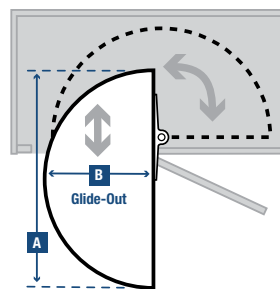

Wire Half-Moon Lazy Susans

- Designed for use in blind corner cabinets
- KV eco-friendly Frosted Nickel finish or White
- Pivot-out shelf features non-handed reversible hinge system
- Glide-out shelf extends on 21-5/8" heavy-duty ball bearing slides
- Nylon door follower attaches susan to door for automatic shelf retrieval (pivot-out models only)

HM28

HM28G

26

Stock #	Diameter A	B	Finish	Units per Carton	Weight per Carton
PIVOT-OUT SHELF MOTION					
HM25-W	24-1/2" [622 mm]	11-7/8" [302 mm]	White	1	4.4 lbs. [2.0 kg.]
HM28-W	27-1/2" [699 mm]	13-3/8" [340 mm]	White	1	4.7 lbs. [2.1 kg.]
HM30-W	29-1/2" [749 mm]	14-1/4" [365 mm]	White	1	5.0 lbs. [2.3 kg.]
HM34-W	33-1/2" [851 mm]	16-3/8" [416 mm]	White	1	6.0 lbs. [2.7 kg.]
HM25-FN	24-1/2" [622 mm]	11-7/8" [302 mm]	**Frosted Nickel	1	4.4 lbs. [2.0 kg.]
HM28-FN	27-1/2" [699 mm]	13-3/8" [340 mm]	**Frosted Nickel	1	4.7 lbs. [2.1 kg.]
HM34-FN	33-1/2" [851 mm]	16-3/8" [416 mm]	**Frosted Nickel	1	6.0 lbs. [2.7 kg.]

**See page 5 for Frosted Nickel information.

See Page 31 for available Cabinet and Shelf Lip Dimensions for the part numbers on this page.

Cabinet and Shelf Lip Dimensions

HALF-MOON LAZY SUSANS

- F** = Min. Cabinet Depth
- H** = Min. Cabinet Opening