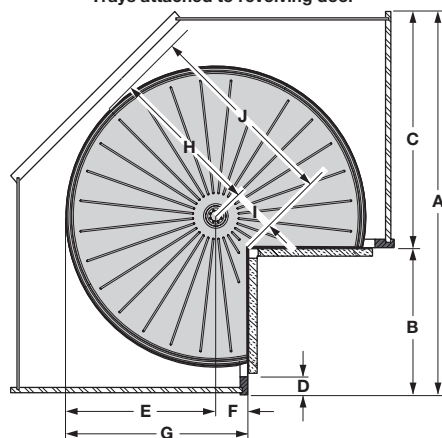

Corner Solutions

Lazy Susans

- Tested to 100,000 cycles
- Weight capacity per tray:
18" – 28 lbs., 24" – 50 lbs., 28" – 70 lbs.
- Made in USA
- Telescopic post adjusts without tools
- Anti-slip ribs for sliding resistance
- Trays are safely secured with a steel pin through the post
- Rigid double wall tray construction guarantees a heavy weight carrying capacity
- Top and bottom tray height adjustment
- Single bump stop
- Inside tray rim height of 1 1/8"

Pie-Cut Lazy Susan

- Door height adjustment (+/- 5mm) without tools
 - For revolving door applications
 - Telescopic post fits inside cabinet heights 26" – 32"
- Material: polypropylene; Color: white

| Diameter | Item No. | Packing | Enviro Pack | Packing |
|----------|------------|---------|---------------|---------|
| 18" | 542.94.751 | 1 set | 542.94.751.BP | 50 sets |
| 24" | 542.94.752 | 1 set | 542.94.752.BP | 20 sets |
| 28" | 542.94.754 | 1 set | 542.94.754.BP | 16 sets |

Trays attached to revolving door

| A | B | C | D (max.) | | E | F | G | H | I | J |
|-----|-----|-----|----------|-----|-----------|---------|-----------|-----------|---------|---------|
| 33" | 9" | 24" | 1 3/4" | 18" | 9 1/16" | 1 3/4" | 10 13/16" | 9 1/16" | 2 7/16" | 11 1/2" |
| 36" | 12" | 24" | 1 3/4" | 24" | 11 13/16" | 1 5/8" | 13 7/16" | 11 13/16" | 2 5/16" | 14 1/8" |
| 36" | 12" | 24" | 1 3/4" | 28" | 14 3/16" | 3 9/16" | 17 3/4" | 14 3/16" | 5 1/16" | 19 1/4" |